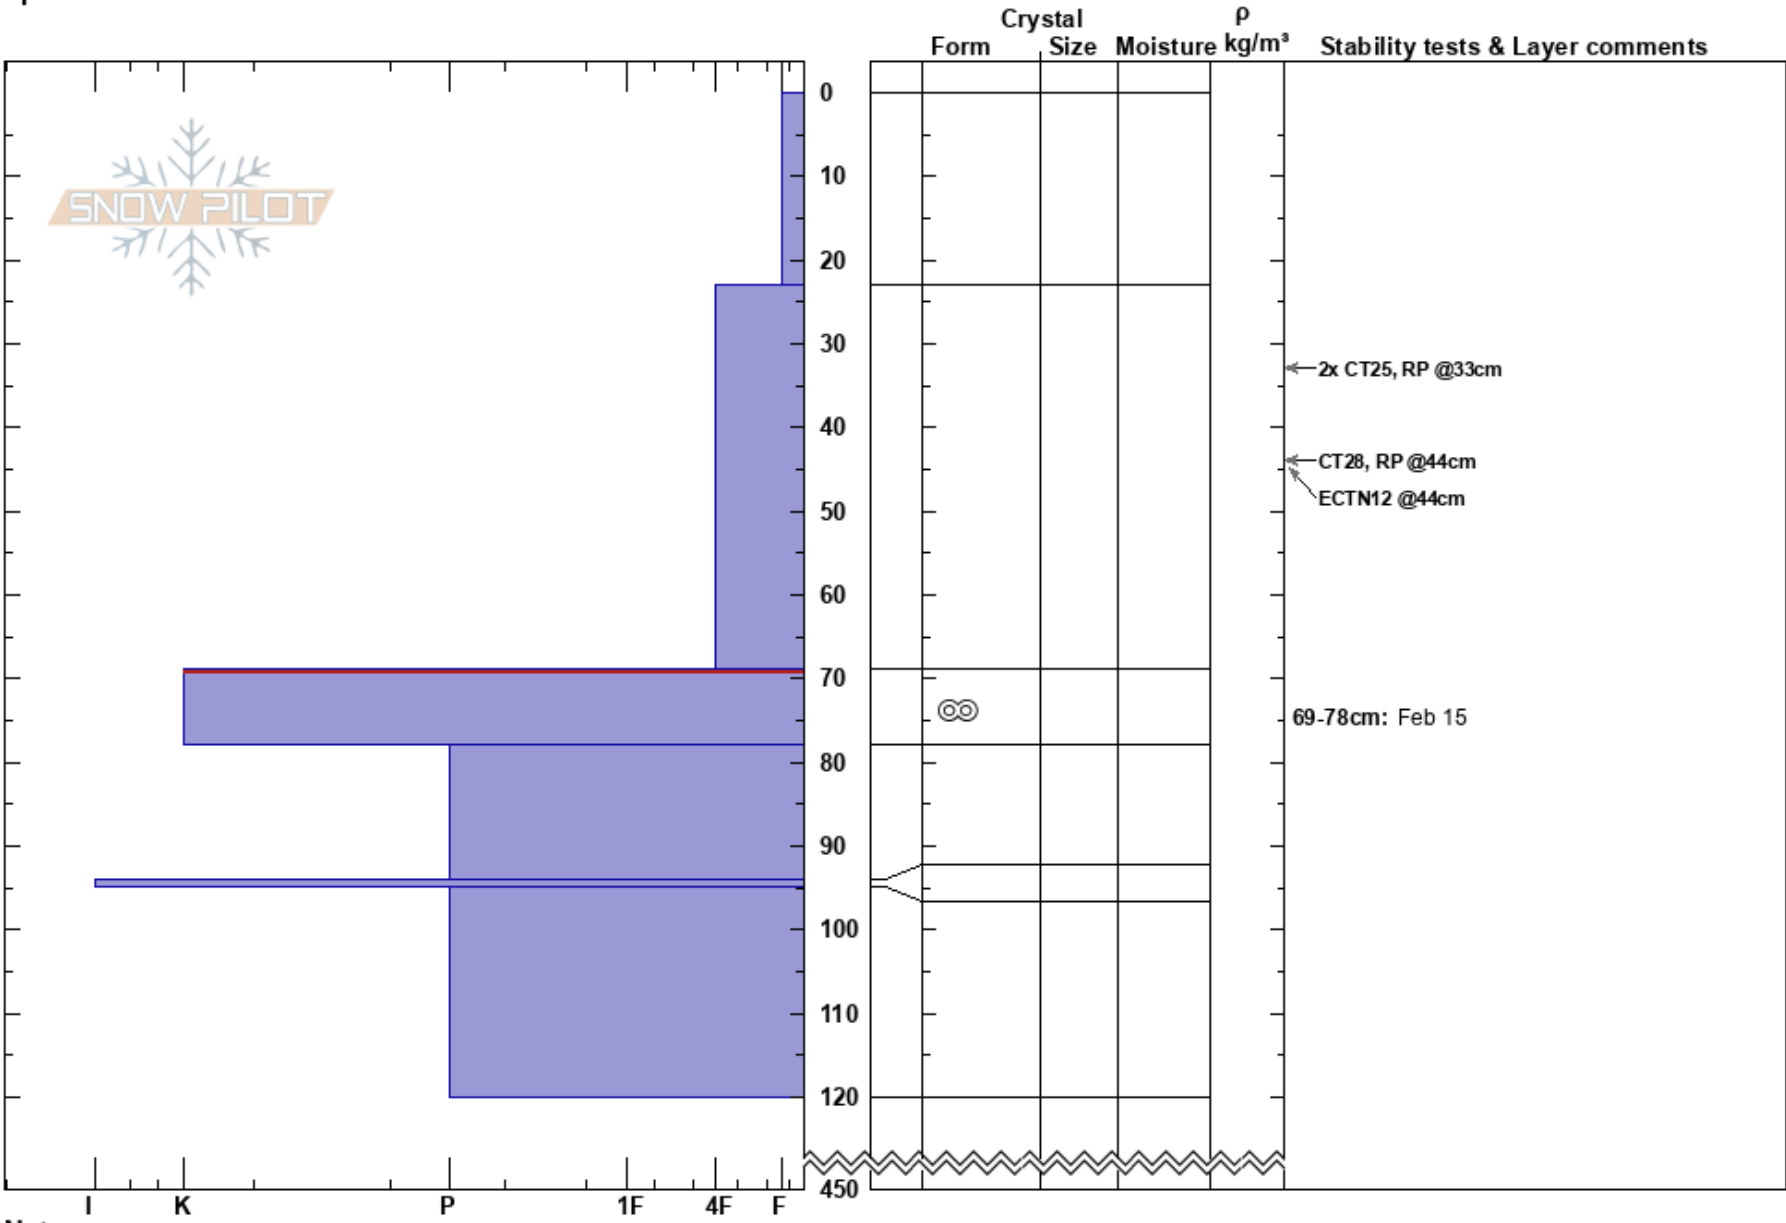

20220222 SouthernCross Monashee Powder
 22/02/2022 - 10:25
 BC
Elevation: 2345 m
Aspect: S
Specifics:

Co-ord:
Slope Angle: 40°
Wind Loading: yes

Stability:
Air Temperature: -19.9°C
Sky Cover: CLR
Precipitation: NO
Wind: NE Light Breeze

HS: 450
Layer Notes:
 69-78cm: Feb 15
 69-78cm: Problematic layer

Notes: