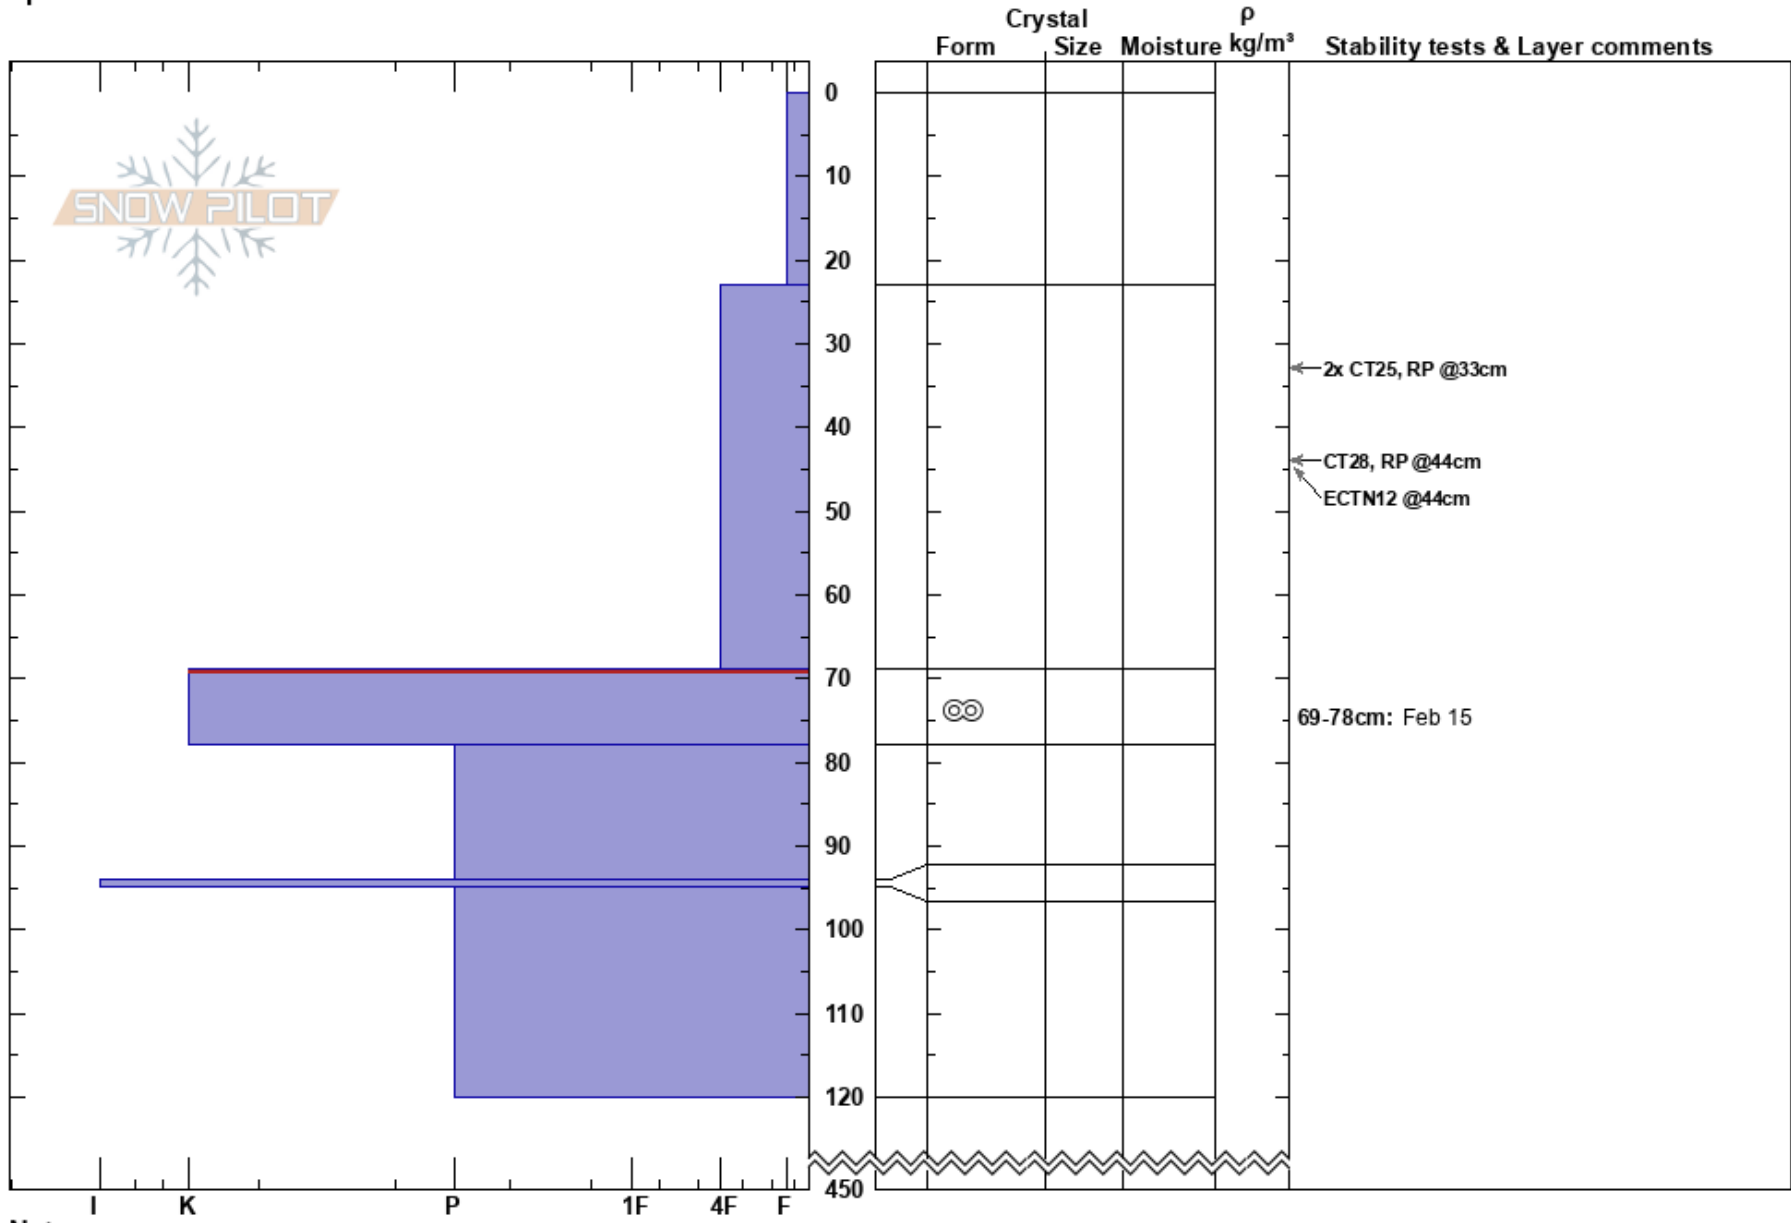

20220222 SouthernCross Monashee Powder  
 22/02/2022 - 10:25  
 BC  
 Elevation: 2345 m  
 Aspect: S  
 Specifics:  
 Co-ord:  
 Slope Angle: 40°  
 Wind Loading: yes

Stability:  
 Air Temperature: -19.9°C  
 Sky Cover: CLR  
 Precipitation: NO  
 Wind: NE Light Breeze

HS:450  
 Layer Notes:  
 69-78cm: Feb 15  
 69-78cm: Problematic layer

Notes: