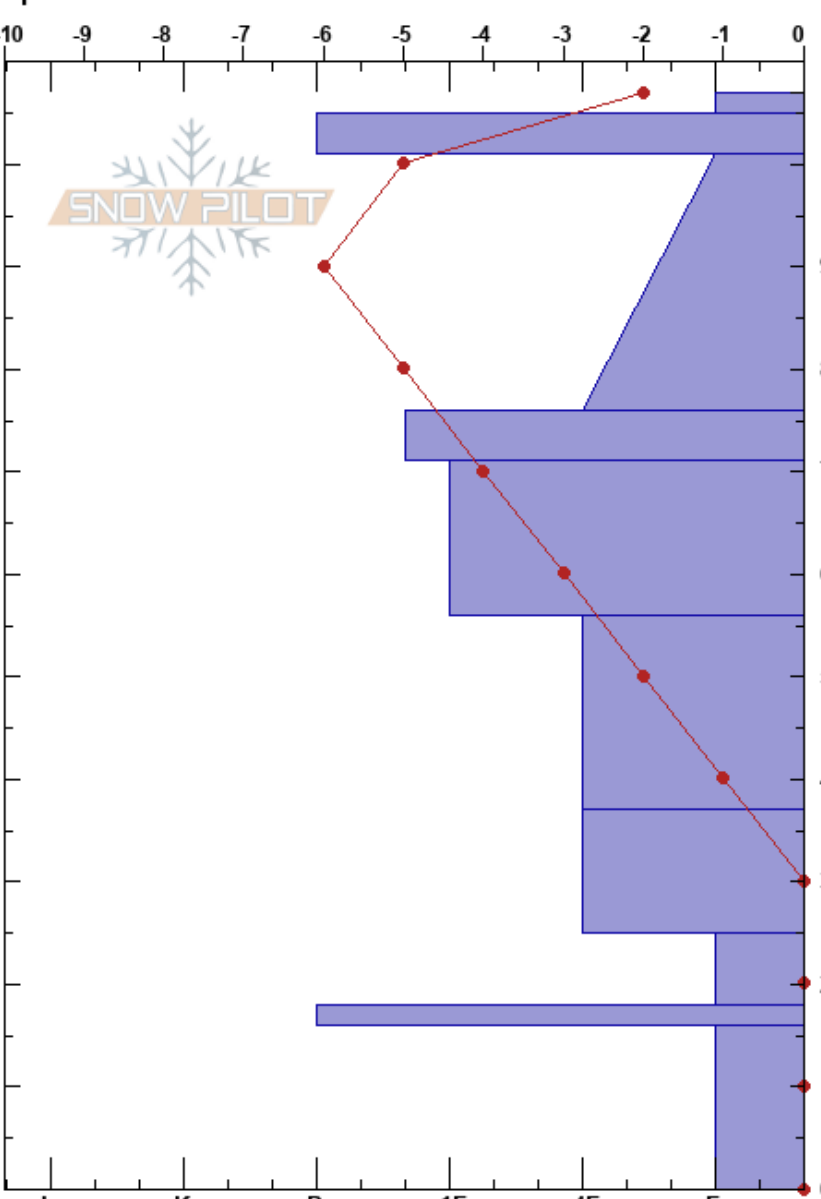

Snowpit 2 - 2022
 Wasatch Range
 UT
 Elevation: 2756 m
 Aspect: 150°
 Specifics:

Sierra Lema
 02/13/2022 - 10:15am
 Co-ord: 40.61721N, -111.57310W
 Slope Angle: 25°
 Wind Loading:

Stability: **HS: 107** Layer Notes:
 Air Temperature: -2°C
 Sky Cover:
 Precipitation: NO
 Wind: Calm

Form	Crystal Size	Moisture	ρ kg/m ³	Stability tests & Layer comments
⊙				
/			135	
⊙⊙			140	← CT1, Q1 @101cm
/			168	
□ (•)	-0.5		303	← CT7, Q2 @73cm
□ (•)	-0.5		297	
□ (•)	-0.5		289	
□ (•)	-0.5		286	
□	0.5		298	← CT11, Q2 @30cm
□	0.5		316	
⊙⊙			302	
□	0.5			

Notes: SWE = 25.3 cm