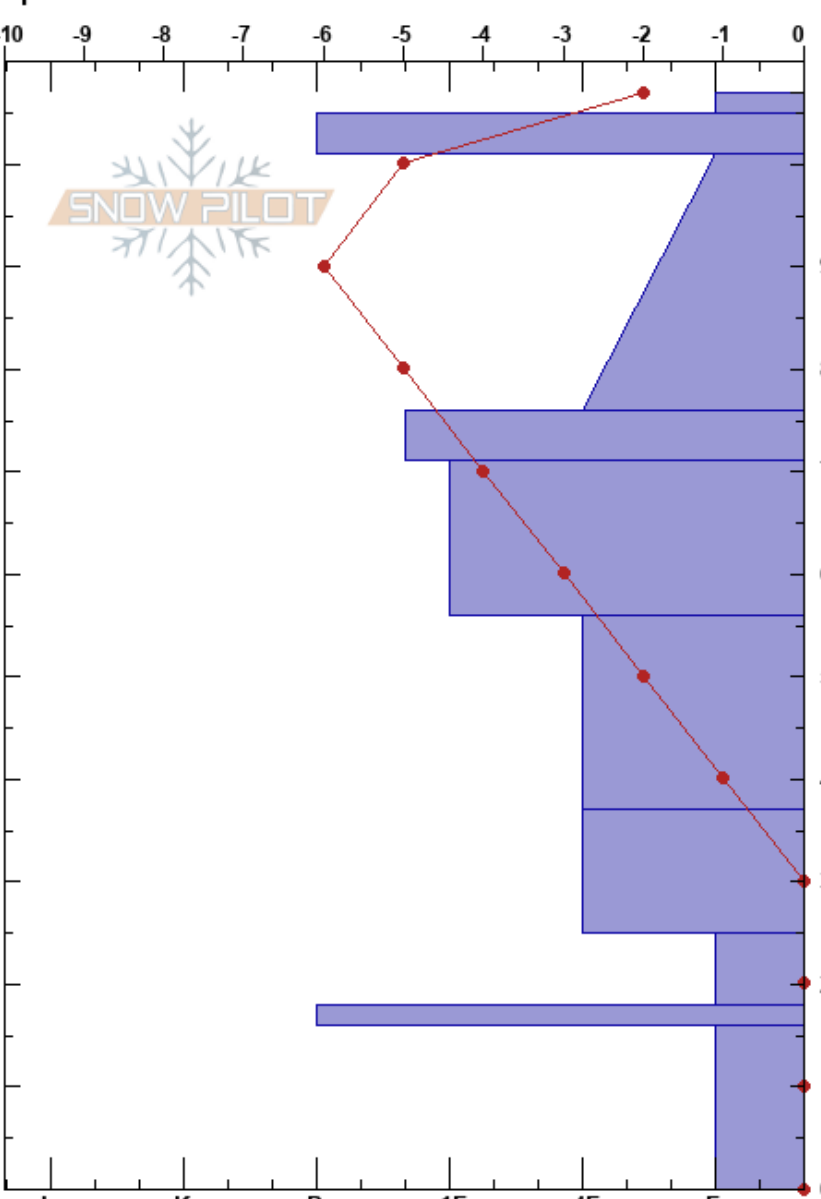

Snowpit 2 - 2022
 Wasatch Range
 UT
 Elevation: 2756 m
 Aspect: 150°
 Specifics:

Sierra Lema
 02/13/2022 - 10:15am
 Co-ord: 40.61721N, -111.57310W
 Slope Angle: 25°
 Wind Loading:

Stability: **HS: 107** Layer Notes:
 Air Temperature: -2°C
 Sky Cover:
 Precipitation: NO
 Wind: Calm

Form	Crystal Size	Moisture	ρ kg/m ³	Stability tests & Layer comments
⊙				
/			135	
⊙⊙				← CT1, Q1 @101cm
			140	
			168	
□ (•)	-0.5		303	← CT7, Q2 @73cm
□ (•)	-0.5		297	
□ (•)	-0.5		289	
			286	
□	0.5		298	← CT11, Q2 @30cm
□	0.5		316	
⊙⊙				
			302	
□	0.5			

Notes: SWE = 25.3 cm