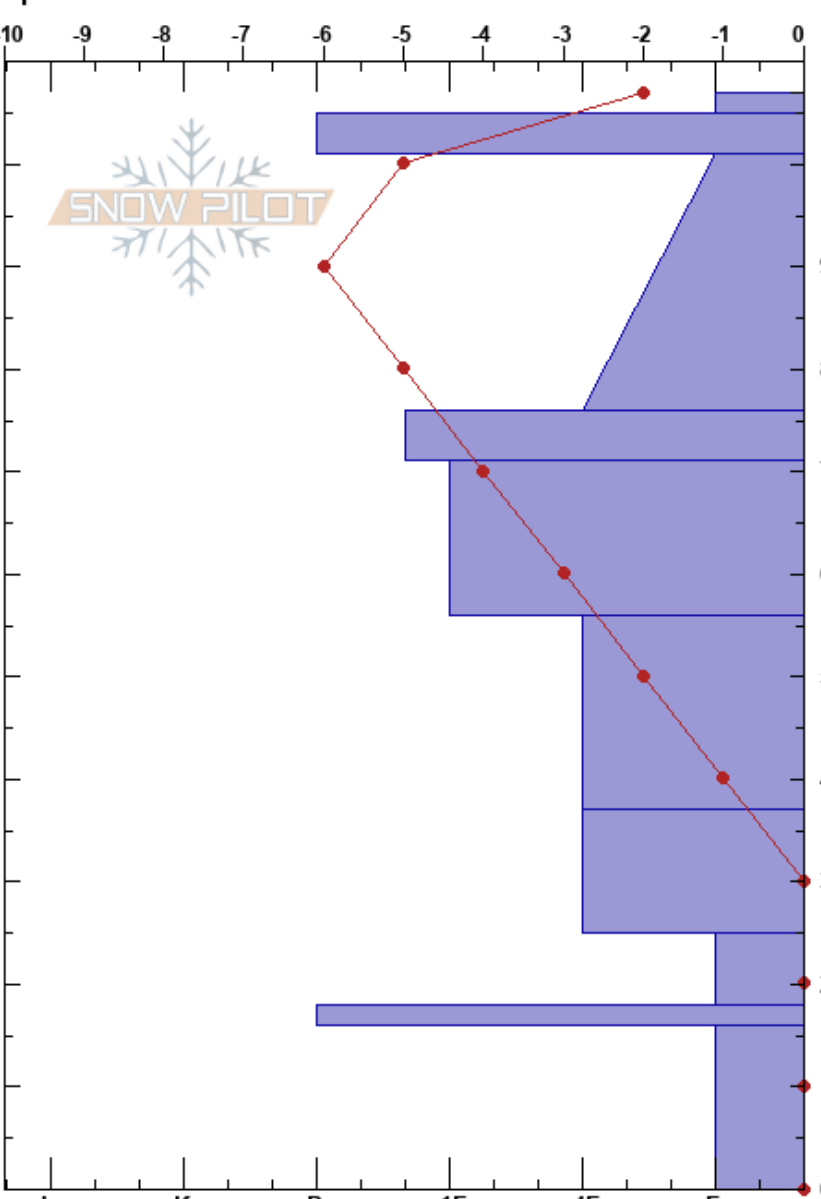

Snowpit 2 - 2022
 Wasatch Range
 UT
 Elevation: 2756 m
 Aspect: 150°
 Specifics:

Sierra Lema
 02/13/2022 - 10:15am
 Co-ord: 40.61721N, -111.57310W
 Slope Angle: 25°
 Wind Loading:

Stability: **HS: 107** Layer Notes:
 Air Temperature: -2°C
 Sky Cover:
 Precipitation: NO
 Wind: Calm

Form	Crystal Size	Moisture	ρ kg/m ³	Stability tests & Layer comments
⊙				
/			135	
⊙⊙			140	← CT1, Q1 @101cm
			168	
□ (•)	-0.5		303	← CT7, Q2 @73cm
□ (•)	-0.5		297	
			289	
□ (•)	-0.5		286	
□	0.5		298	← CT11, Q2 @30cm
□	0.5		316	
⊙⊙			302	
□	0.5			

Notes: SWE = 25.3 cm