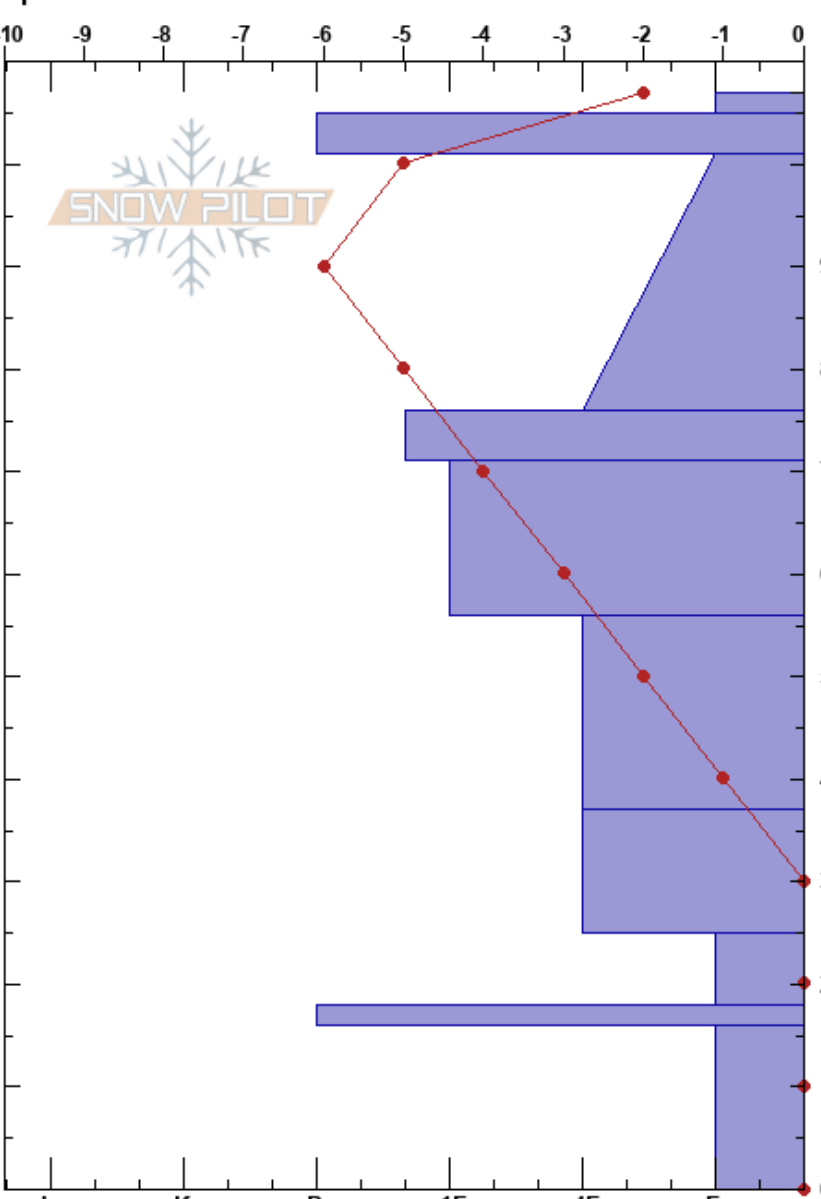

Snowpit 2 - 2022
 Wasatch Range
 UT
 Elevation: 2756 m
 Aspect: 150°
 Specifics:

Sierra Lema
 02/13/2022 - 10:15am
 Co-ord: 40.61721N, -111.57310W
 Slope Angle: 25°
 Wind Loading:

Stability: **HS: 107** **Layer Notes:**
 Air Temperature: -2°C
 Sky Cover:
 Precipitation: NO
 Wind: Calm

Depth (cm)	Crystal		Moisture	ρ kg/m ³	Stability tests & Layer comments
	Form	Size			
107	⊙				
100	/			135	← CT1, Q1 @101cm
90				140	
80				168	
70	□ (•)	-0.5		303	← CT7, Q2 @73cm
60	□ (•)	-0.5		297	
50				289	
40	□ (•)	-0.5		286	
30	□	0.5		298	← CT11, Q2 @30cm
20	□	0.5		316	
10	⊙			302	
0	□	0.5			

Notes: SWE = 25.3 cm