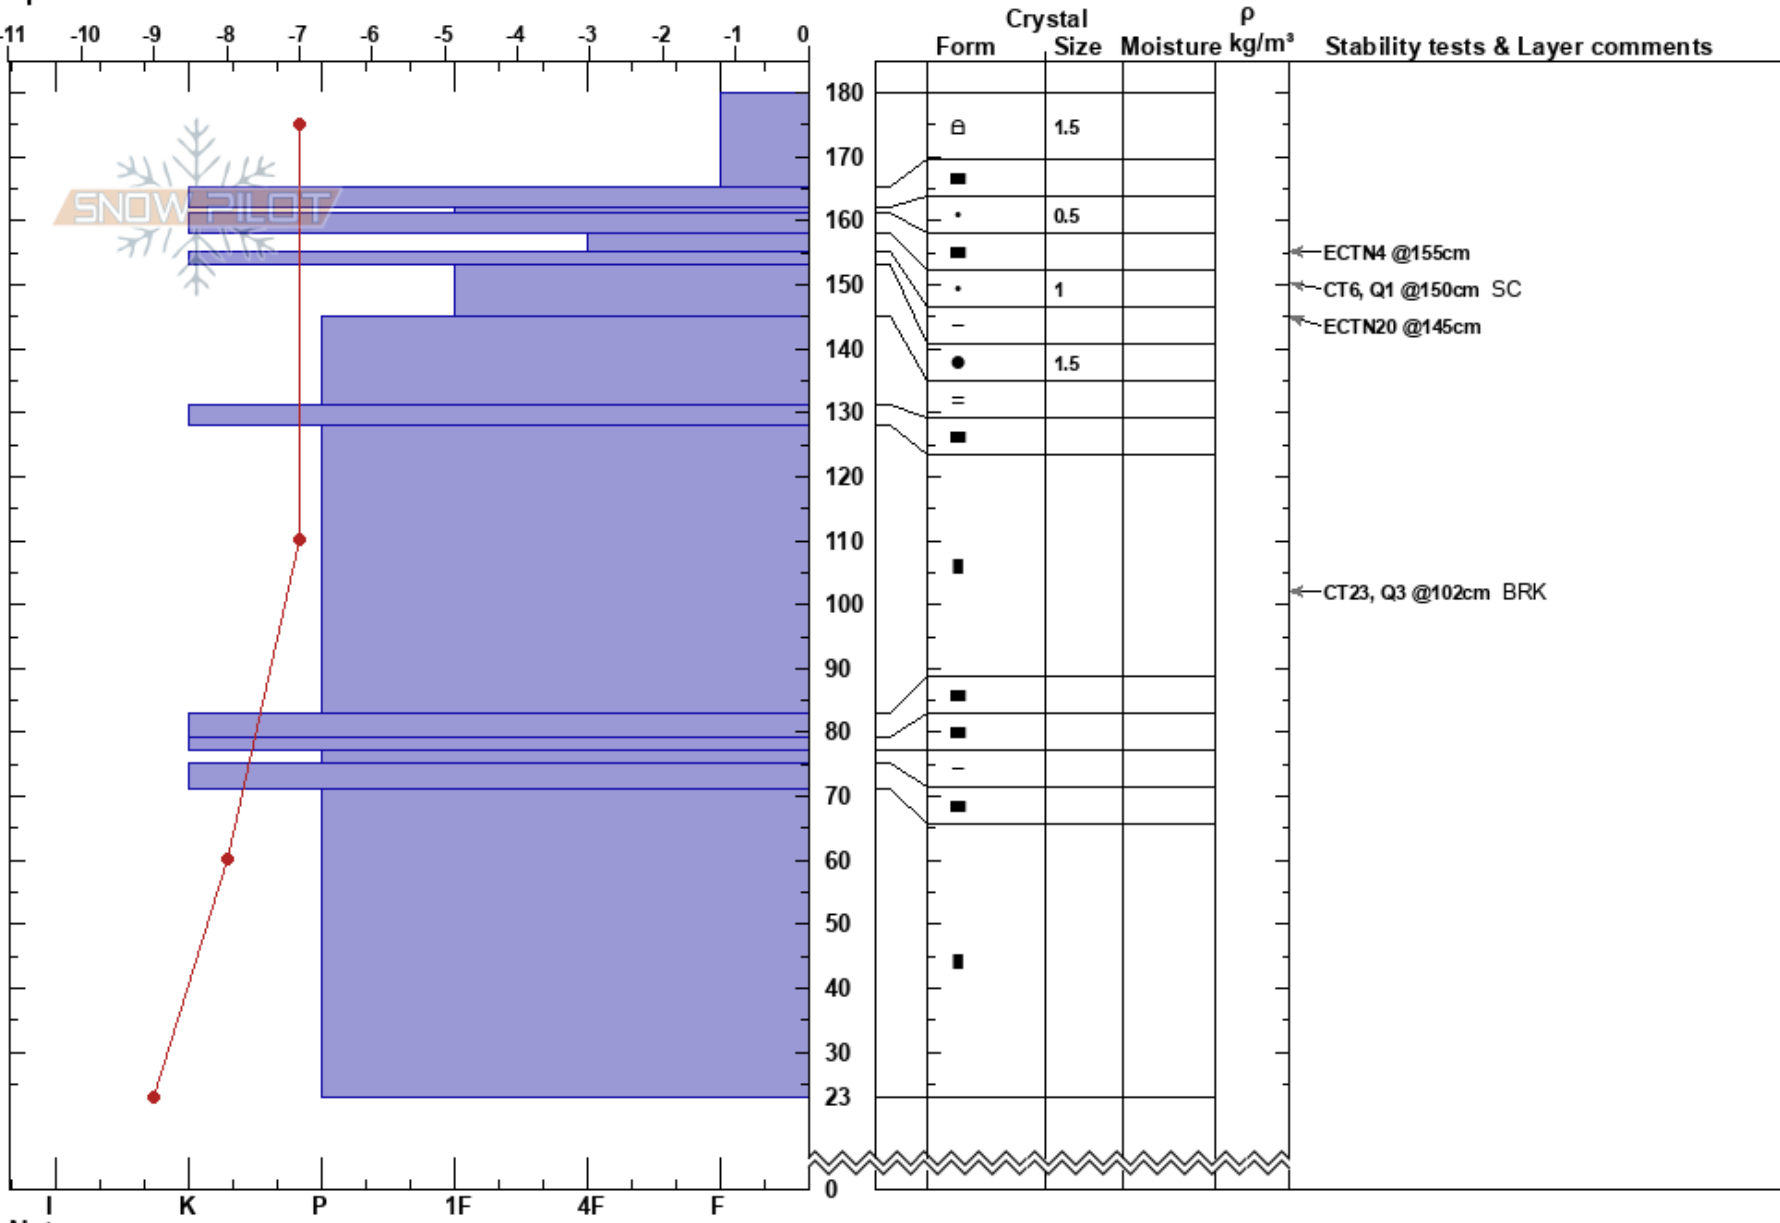

The Cone
 Mt Bachelor Area
 OR
 Elevation: 6500 ft
 Aspect: NW
 Specifics:

Christopher Lawman
 02/18/2022 - 1:00pm
 Co-ord:
 Slope Angle: 25°
 Wind Loading: yes

Stability: Good
 Air Temperature: 9°C
 Sky Cover: CLR
 Precipitation: NO
 Wind: W Light Breeze

HS: 180
 Layer Notes:
 153-145cm: Problematic layer

Notes: