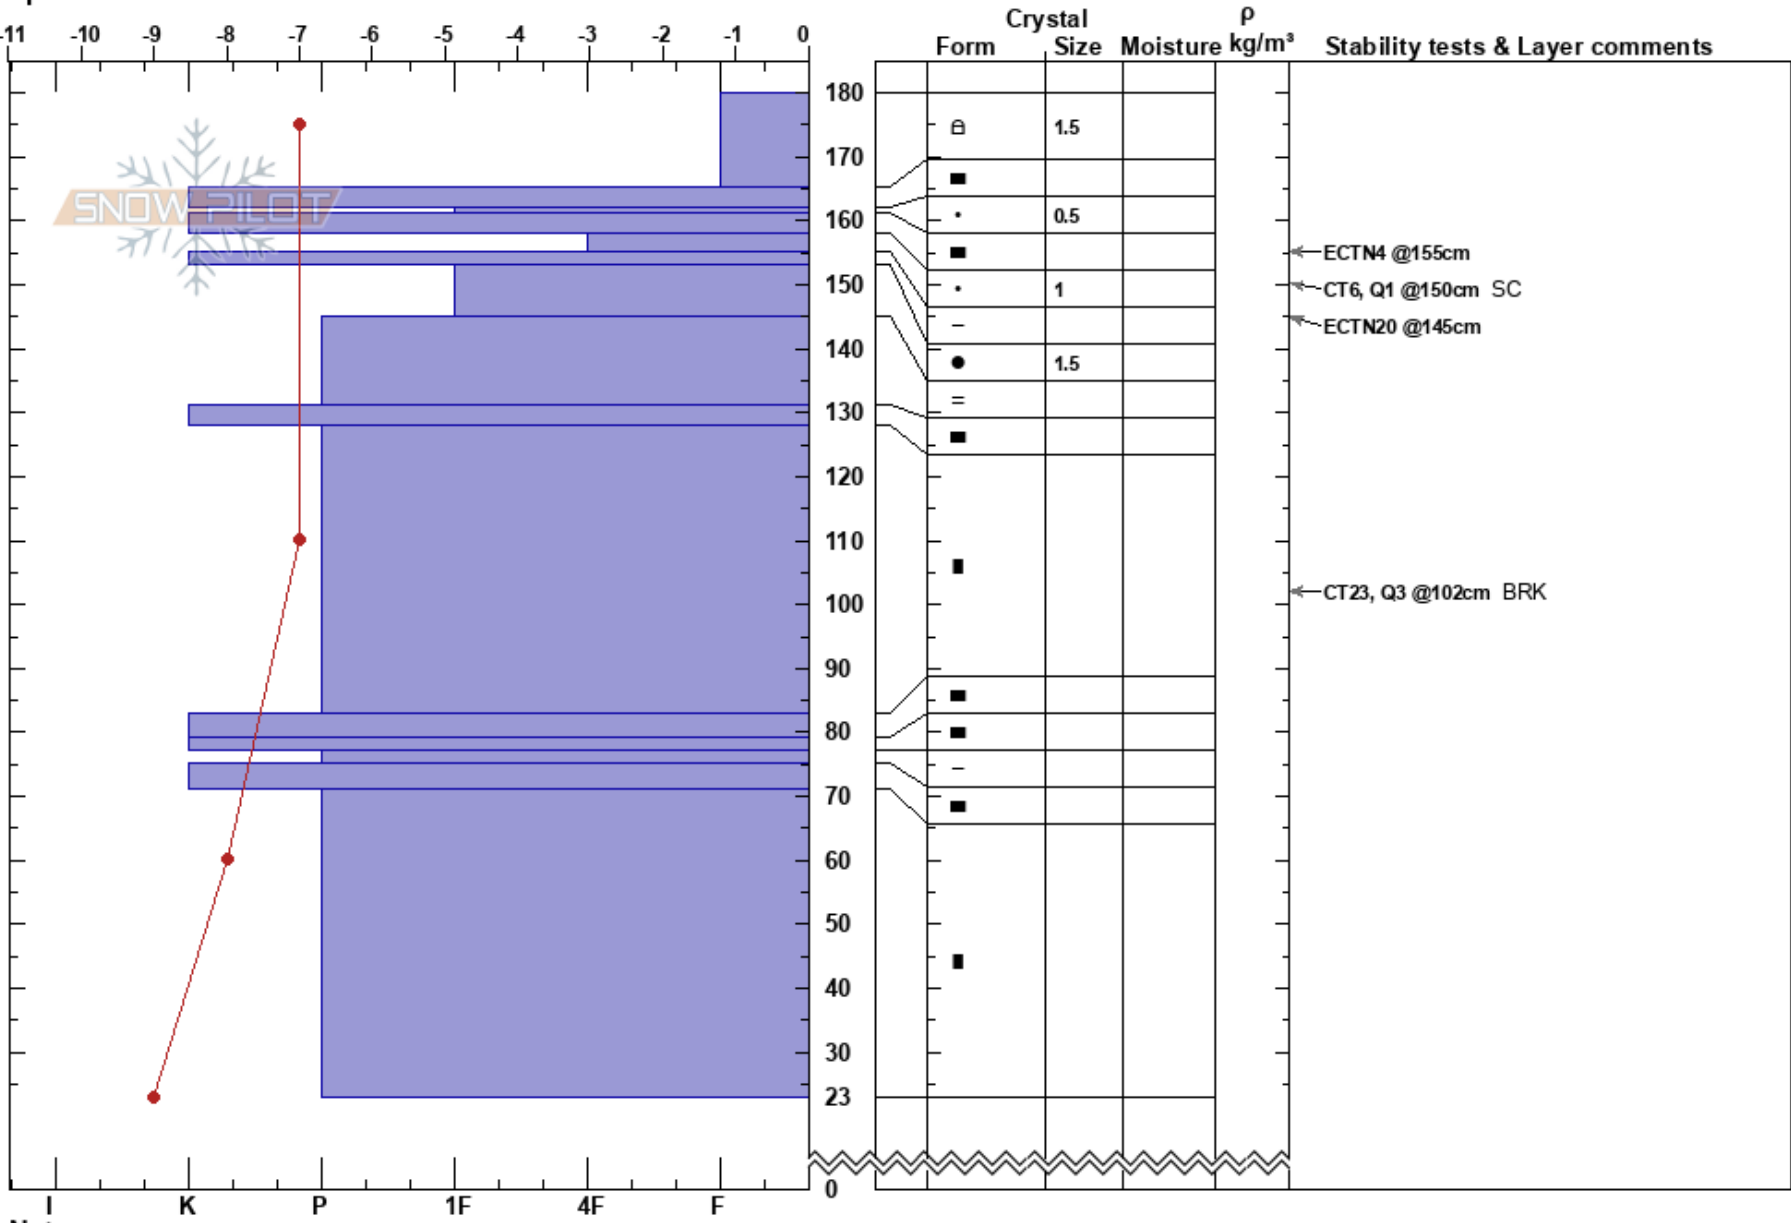

The Cone
 Mt Bachelor Area
 OR
 Elevation: 6500 ft
 Aspect: NW
 Specifics:

Christopher Lawman
 02/18/2022 - 1:00pm
 Co-ord:
 Slope Angle: 25°
 Wind Loading: yes

Stability: Good
 Air Temperature: 9°C
 Sky Cover: CLR
 Precipitation: NO
 Wind: W Light Breeze

HS: 180
 Layer Notes:
 153-145cm: Problematic layer

Notes: