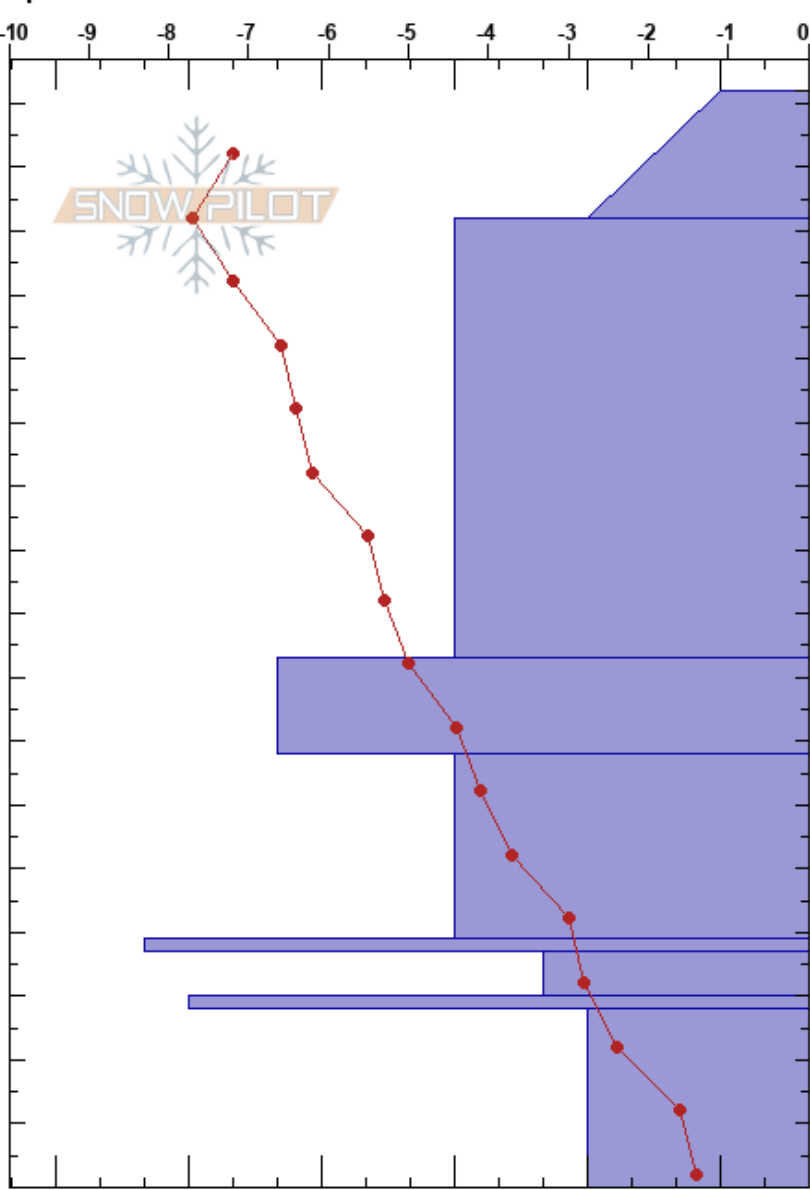

KHMR Weekly 20-01-27

Mike Wong

Stability:

HS: 172

Layer Notes:

purcell

27/01/2021 - 12:15

Air Temperature: -9.6°C

BC

Co-ord: 51.28373N, -117.07383W

Sky Cover: SCT

Elevation: 2056 m

Slope Angle: 0°

Precipitation: NO

Aspect:

Wind Loading:

Wind: S Light Breeze

Specifics:

Height (m)	Crystal		Moisture	$\rho$ kg/m <sup>3</sup>	Stability tests & Layer comments
	Form	Size			
172	+	1.5			
160	/	1-2	D		
150					← CT16, SC @152cm ← CT8, SC @152cm
120	● (□)	1(1)	D		← CT27, SC @115cm
80	□	1	D		
50	□	1-2	D		
40	⊙				
30	^	2-3	D		
20	⊙				
10	^	1-3	D		