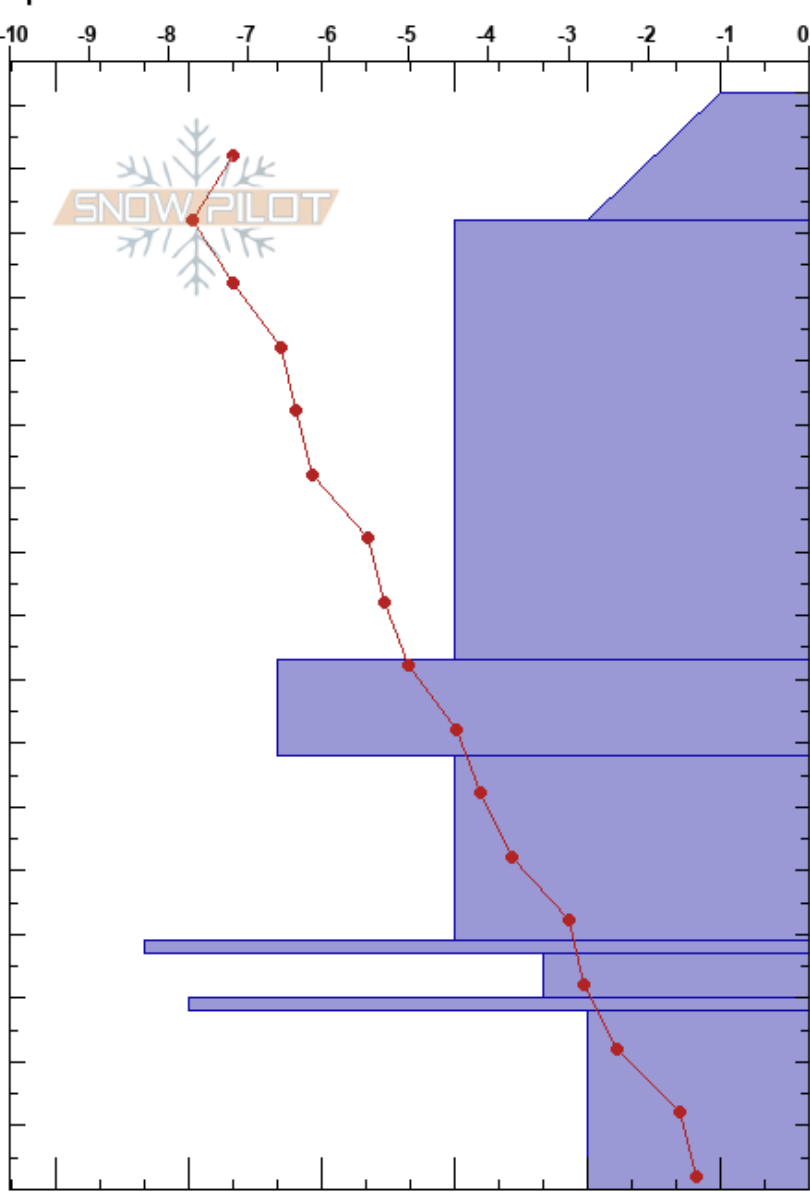

KHMR Weekly 20-01-27

Mike Wong

Stability:

HS: 172

Layer Notes:

purcell

27/01/2021 - 12:15

Air Temperature: -9.6°C

BC

Co-ord: 51.28373N, -117.07383W

Sky Cover: SCT

Elevation: 2056 m

Slope Angle: 0°

Precipitation: NO

Aspect:

Wind Loading:

Wind: S Light Breeze

Specifics:

Height (m)	Crystal		Moisture	$\rho$ kg/m <sup>3</sup>	Stability tests & Layer comments
	Form	Size			
172	+	1.5			
160	/	1-2	D		
150					← CT16, SC @152cm ← CT8, SC @152cm
120	● (□)	1(1)	D		← CT27, SC @115cm
80	□	1	D		
50	□	1-2	D		
40	⊙				
30	^	2-3	D		
20	⊙				
10	^	1-3	D		