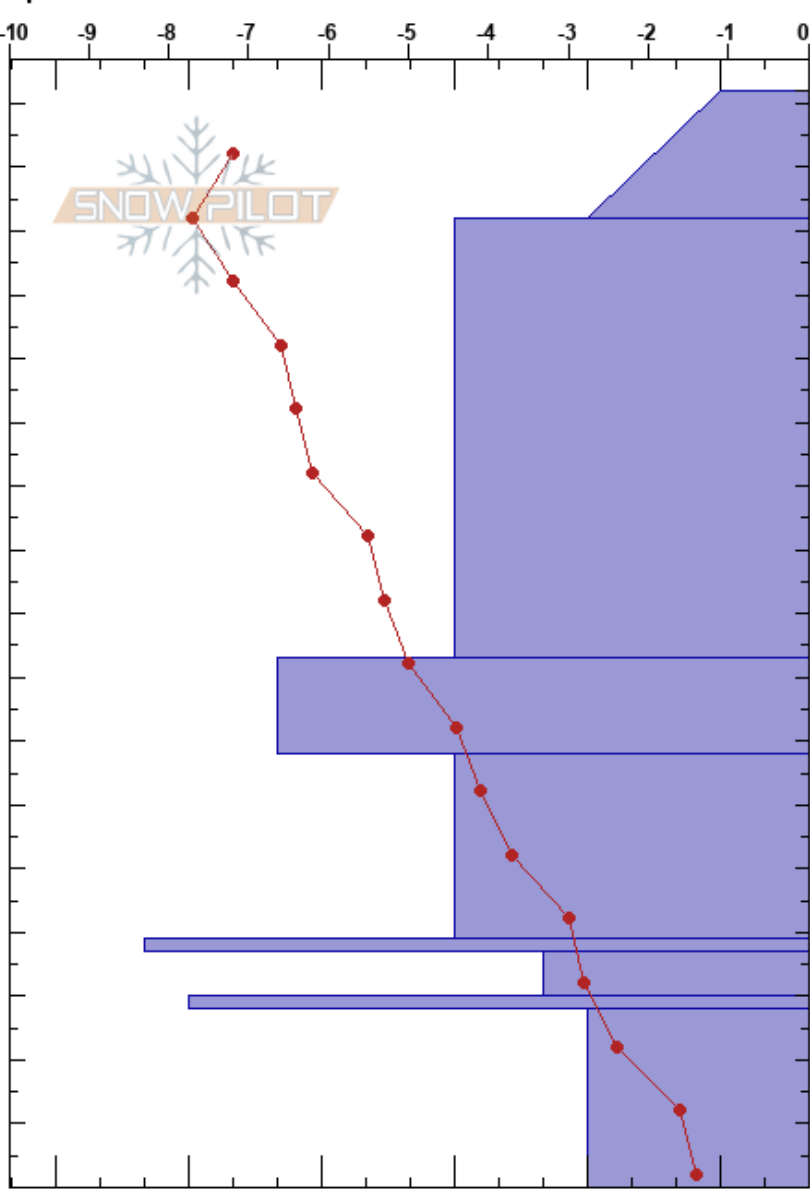

KHMR Weekly 20-01-27

Mike Wong

Stability:

HS: 172

Layer Notes:

purcell

27/01/2021 - 12:15

Air Temperature: -9.6°C

BC

Co-ord: 51.28373N, -117.07383W

Sky Cover: SCT

Elevation: 2056 m

Slope Angle: 0°

Precipitation: NO

Aspect:

Wind Loading:

Wind: S Light Breeze

Specifics:

Height (m)	Crystal		Moisture	ρ kg/m ³	Stability tests & Layer comments
	Form	Size			
172	+	1.5			
160	/	1-2	D		
150					← CT16, SC @152cm ← CT8, SC @152cm
120	● (□)	1(1)	D		← CT27, SC @115cm
80	□	1	D		
50	□	1-2	D		
40	⊙				
30	^	2-3	D		
20	⊙				
10	^	1-3	D		