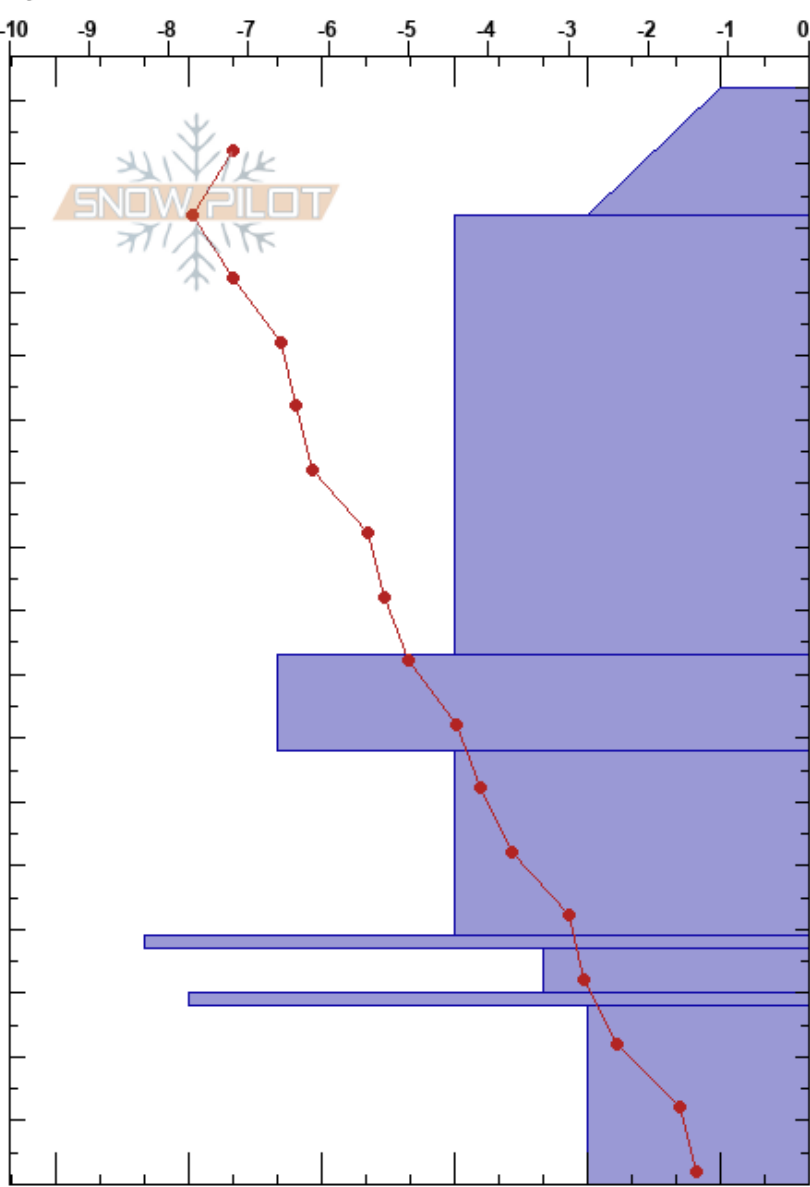

KHMR Weekly 20-01-27

Mike Wong

Stability:

HS: 172

Layer Notes:

purcell

27/01/2021 - 12:15

Air Temperature: -9.6°C

BC

Co-ord: 51.28373N, -117.07383W

Sky Cover: SCT

Elevation: 2056 m

Slope Angle: 0°

Precipitation: NO

Aspect:

Wind Loading:

Wind: S Light Breeze

Specifics:

Height (m)	Crystal		Moisture	$\rho$ kg/m <sup>3</sup>	Stability tests & Layer comments
	Form	Size			
172	+	1.5			
160	/	1-2	D		
150					← CT16, SC @152cm ← CT8, SC @152cm
120	● (□)	1(1)	D		← CT27, SC @115cm
80	□	1	D		
50	□	1-2	D		
40	⊙				
30	^	2-3	D		
20	⊙				
10	^	1-3	D		