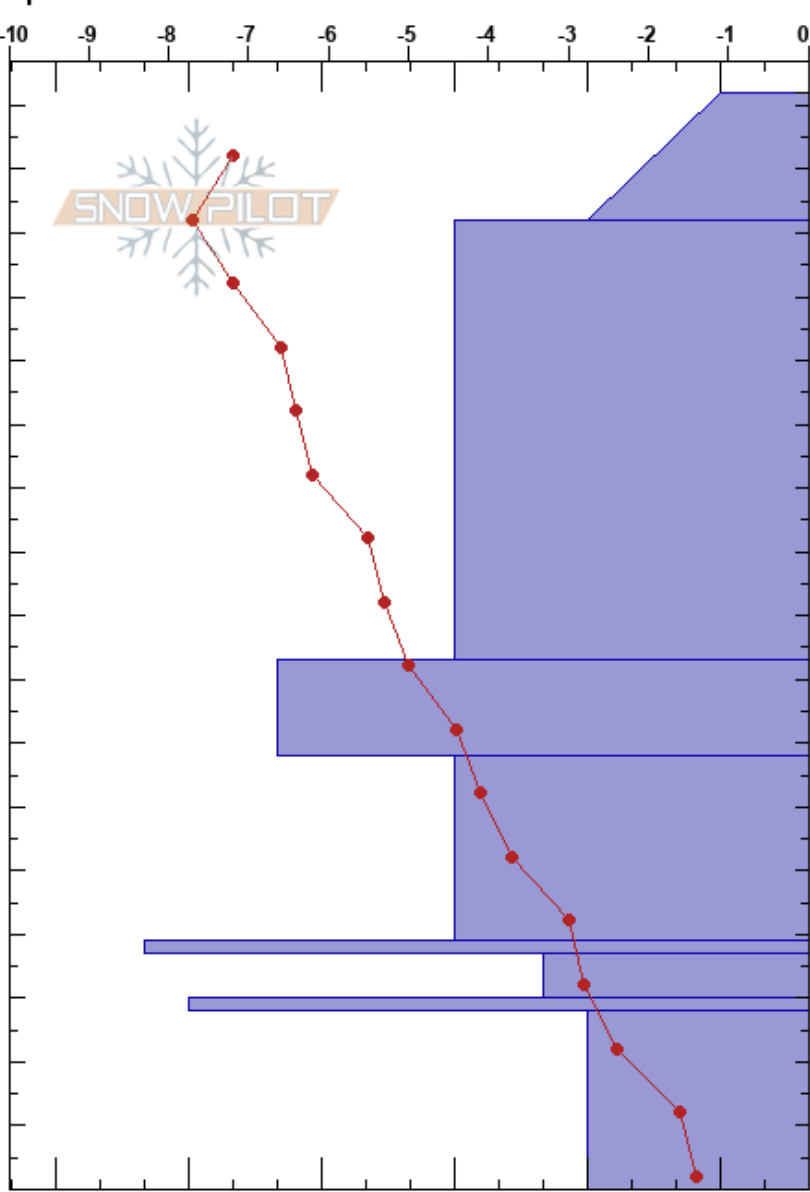

KHMR Weekly 20-01-27

Mike Wong

Stability:

HS: 172

Layer Notes:

purcell

27/01/2021 - 12:15

Air Temperature: -9.6°C

BC

Co-ord: 51.28373N, -117.07383W

Sky Cover: SCT

Elevation: 2056 m

Slope Angle: 0°

Precipitation: NO

Aspect:

Wind Loading:

Wind: S Light Breeze

Specifics:

Height (m)	Crystal		Moisture	$\rho$ kg/m <sup>3</sup>	Stability tests & Layer comments
	Form	Size			
172	+	1.5			
160	/	1-2	D		
150					← CT16, SC @152cm ← CT8, SC @152cm
120	• (□)	1(1)	D		← CT27, SC @115cm
80	□	1	D		
50	□	1-2	D		
40	⊙				
30	^	2-3	D		
20	⊙				
10	^	1-3	D		