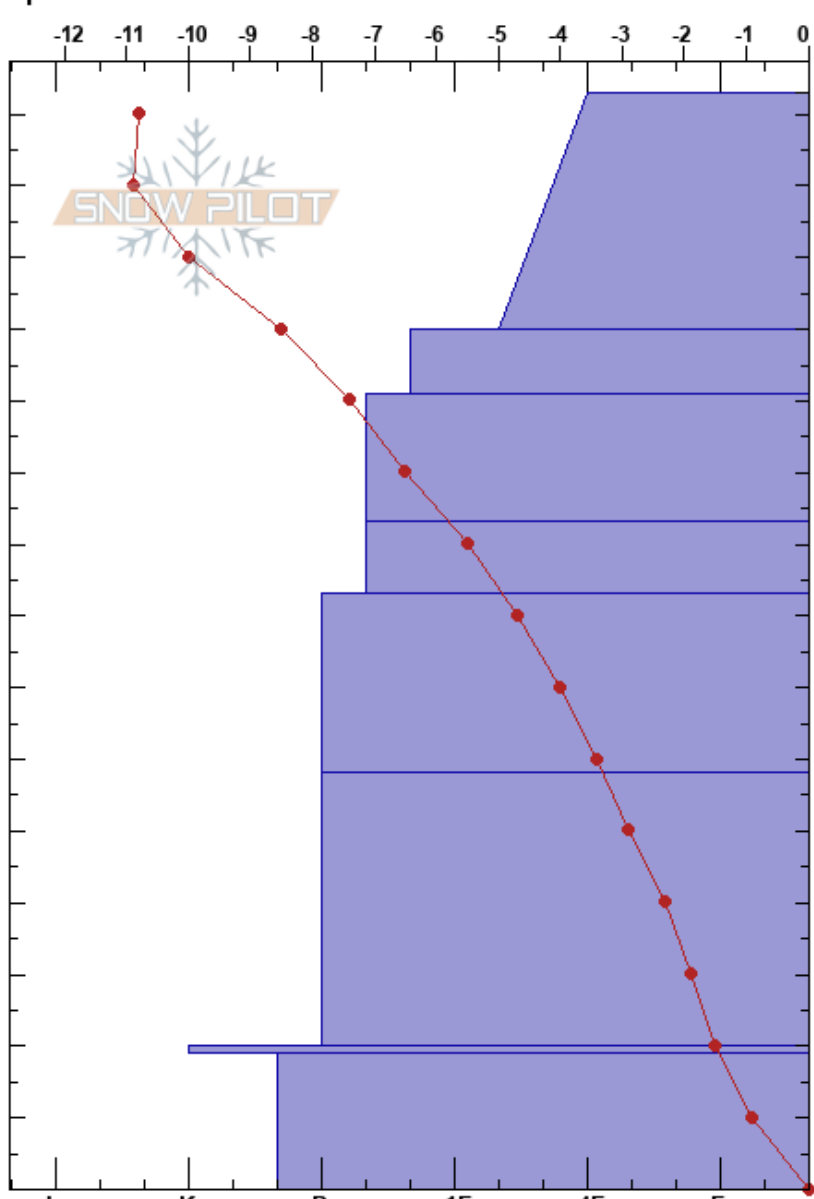

KHMR Weekly Profile
 purcell
 BC
 Elevation: 2056 m
 Aspect:
 Specifics:

Mike Wong
 27/01/2021 - 12:45
 Co-ord: 51.28374N, -117.07384W
 Slope Angle: 0°
 Wind Loading:

Stability:
 Air Temperature: -10.2°C PF: 35 20-19cm: Nov.5 Crust
 Sky Cover: OVC
 Precipitation: S-1
 Wind: E Light Breeze

Elevation (cm)	Crystal		Moisture	ρ kg/m ³	Stability tests & Layer comments
	Form	Size			
153	* r	1.5		180	
150					
140	□ (/)	1-2 (1)	D		← CT12, RP @138cm ← CT10, PC @138cm
130					
120	□	1	D	240	← CT25, BRK @120cm
110					
100	□	0.5	D	300	
90	□ (•)	1 (1)	D	320	
80					
70	□	0.5-1	D	370	
60					
50				420	
40	□ (•)	1-2	D		
30					
20	⊙ ⊙			360	20-19cm: Nov.5 Crust
10	□ (^)	2-3 (2.5)	D		
0					