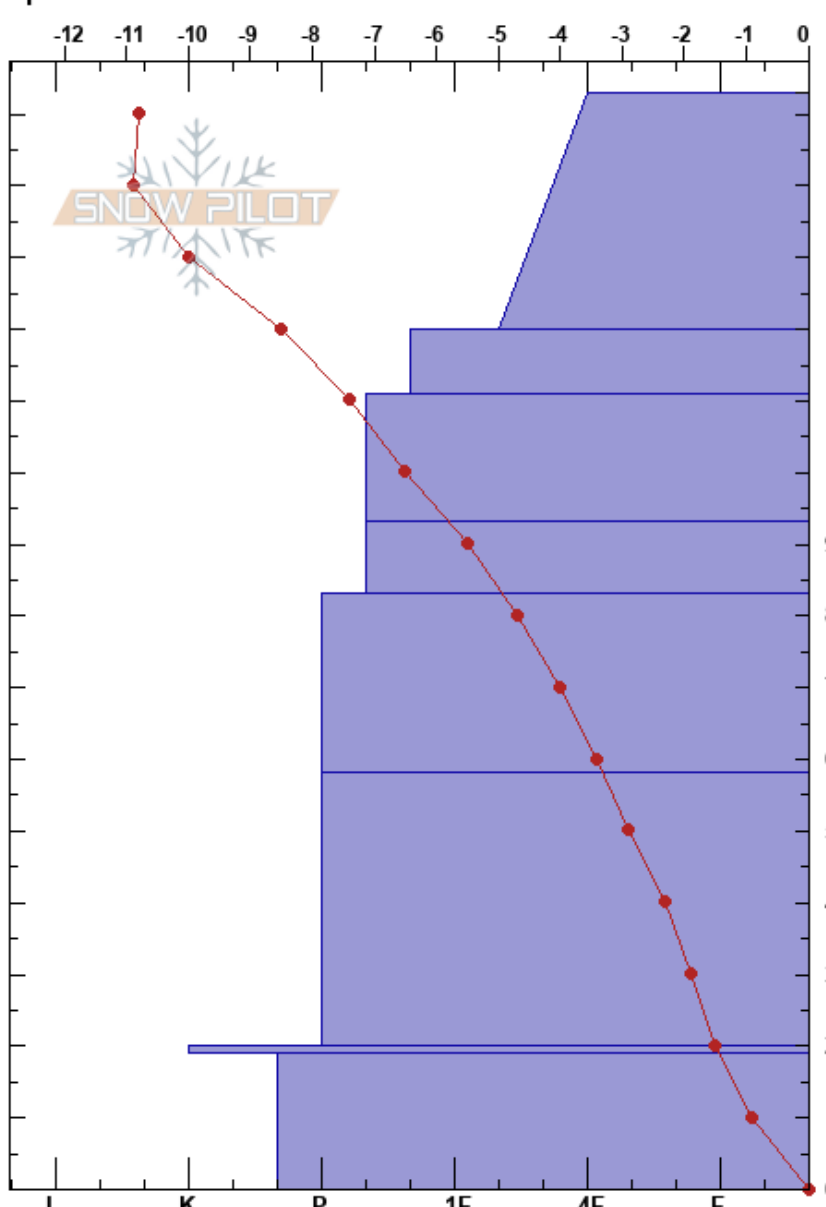

KHMR Weekly Profile  
 purcell  
 BC  
 Elevation: 2056 m  
 Aspect:  
 Specifics:

Mike Wong  
 27/01/2021 - 12:45  
 Co-ord: 51.28374N, -117.07384W  
 Slope Angle: 0°  
 Wind Loading:

Stability:  
 Air Temperature: -10.2°C PF: 35 20-19cm: Nov.5 Crust  
 Sky Cover: OVC  
 Precipitation: S-1  
 Wind: E Light Breeze

Height (cm)	Crystal		Moisture	$\rho$ kg/m <sup>3</sup>	Stability tests & Layer comments
	Form	Size			
153	* r	1.5		180	
140	□ ( / )	1-2 (1)	D		← CT12, RP @138cm ← CT10, PC @138cm
120	□	1	D	240	← CT25, BRK @120cm
110	□	0.5	D	300	
90	□ ( • )	1 (1)	D	320	
80	□	0.5-1	D	370	
60				420	
40	□ ( • )	1-2	D		
20	⊙ ⊙			360	20-19cm: Nov.5 Crust
10	□ ( ^ )	2-3 (2.5)	D		
0					