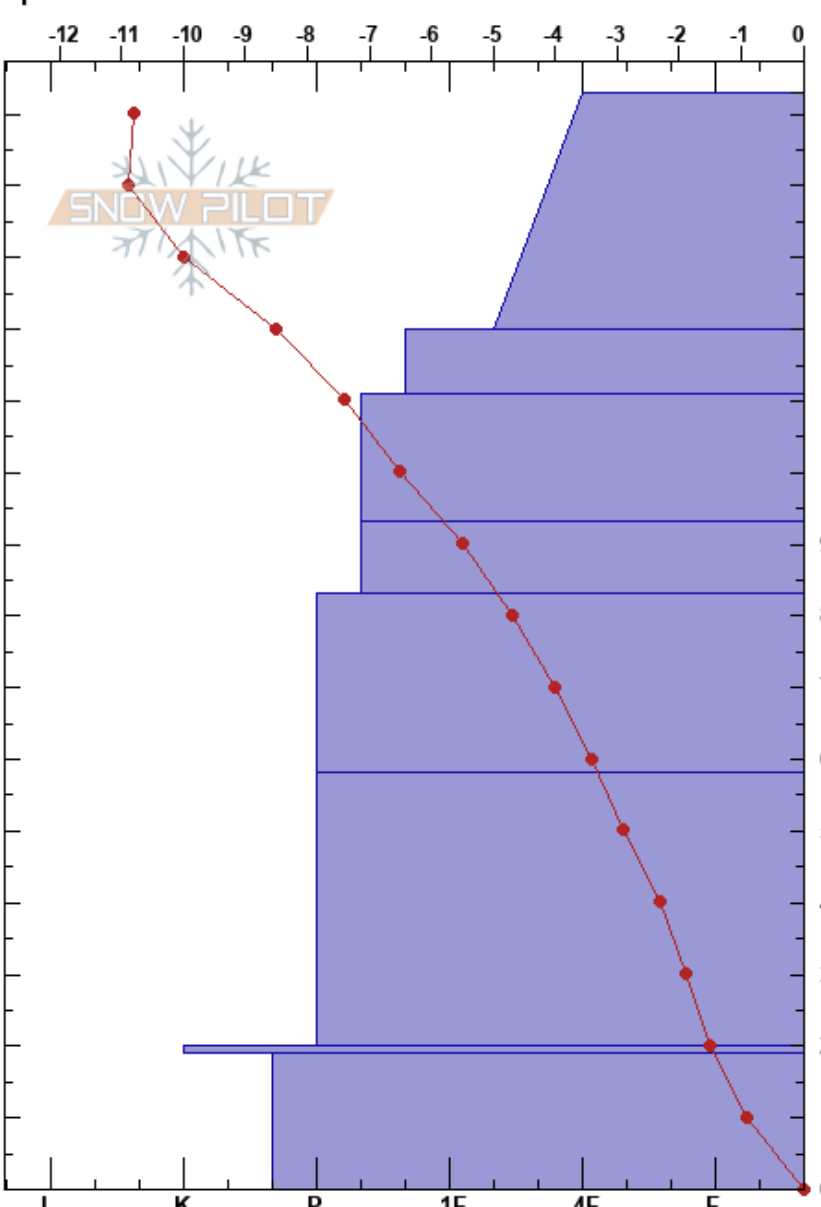

KHMR Weekly Profile
 purcell
 BC
 Elevation: 2056 m
 Aspect:
 Specifics:

Mike Wong
 27/01/2021 - 12:45
 Co-ord: 51.28374N, -117.07384W
 Slope Angle: 0°
 Wind Loading:

Stability:
 Air Temperature: -10.2°C PF: 35 20-19cm: Nov.5 Crust
 Sky Cover: OVC
 Precipitation: S-1
 Wind: E Light Breeze

HS: 153 Layer Notes:

Form	Crystal		Moisture	ρ kg/m ³	Stability tests & Layer comments
	Size				
* r	1.5			180	
□ (/)	1-2 (1)	D			← CT12, RP @138cm ← CT10, PC @138cm
□	1	D		240	← CT25, BRK @120cm
□	0.5	D		300	
□ (•)	1 (1)	D		320	
□	0.5-1	D		370	
□ (•)	1-2	D		420	
⊙ ⊙				360	20-19cm: Nov.5 Crust
□ (^)	2-3 (2.5)	D			