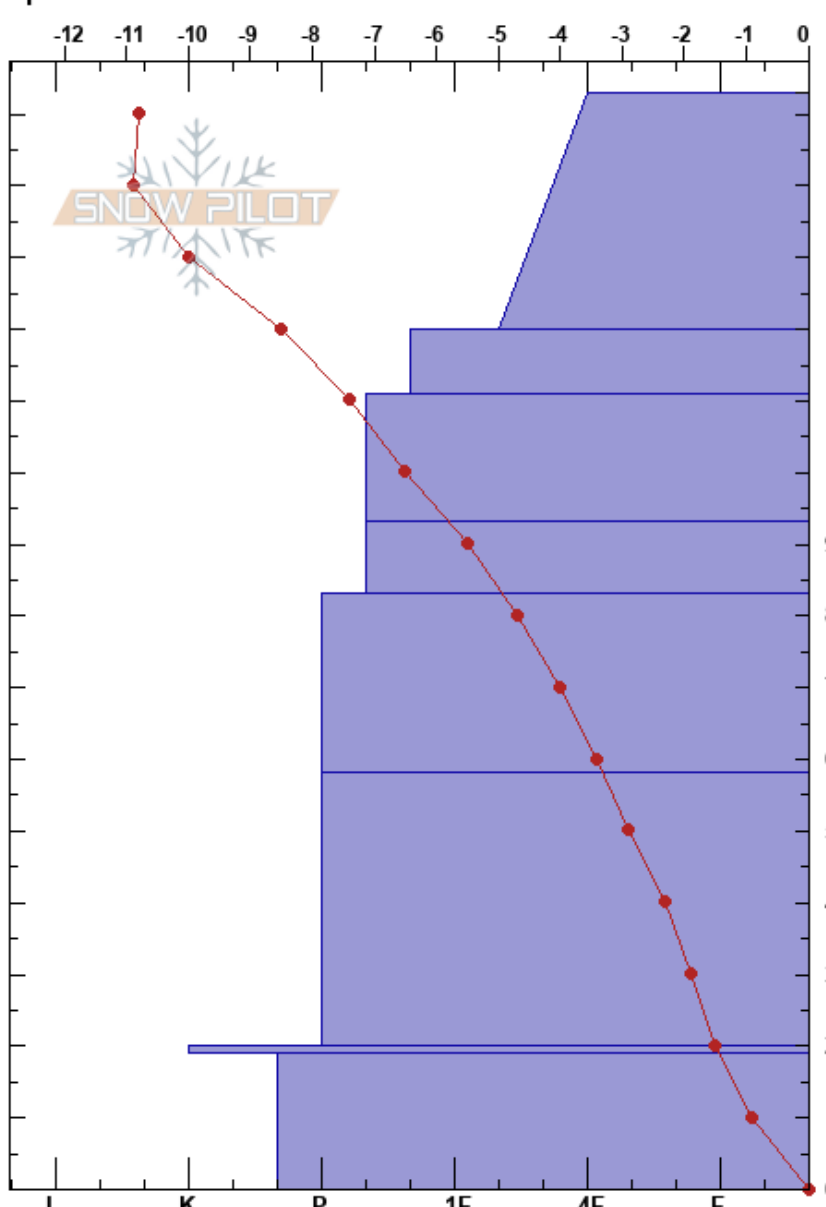

KHMR Weekly Profile
 purcell
 BC
 Elevation: 2056 m
 Aspect:
 Specifics:

Mike Wong
 27/01/2021 - 12:45
 Co-ord: 51.28374N, -117.07384W
 Slope Angle: 0°
 Wind Loading:

Stability:
 Air Temperature: -10.2°C PF: 35 20-19cm: Nov.5 Crust
 Sky Cover: OVC
 Precipitation: S-1
 Wind: E Light Breeze

Form	Crystal		Moisture	ρ kg/m ³	Stability tests & Layer comments
	Size				
* r	1.5			180	
□ (/)	1-2 (1)	D			← CT12, RP @138cm ← CT10, PC @138cm
□	1	D		240	← CT25, BRK @120cm
□	0.5	D		300	
□ (•)	1 (1)	D		320	
□	0.5-1	D		370	
□ (•)	1-2	D		420	
⊙ ⊙				360	20-19cm: Nov.5 Crust
□ (^)	2-3 (2.5)	D			