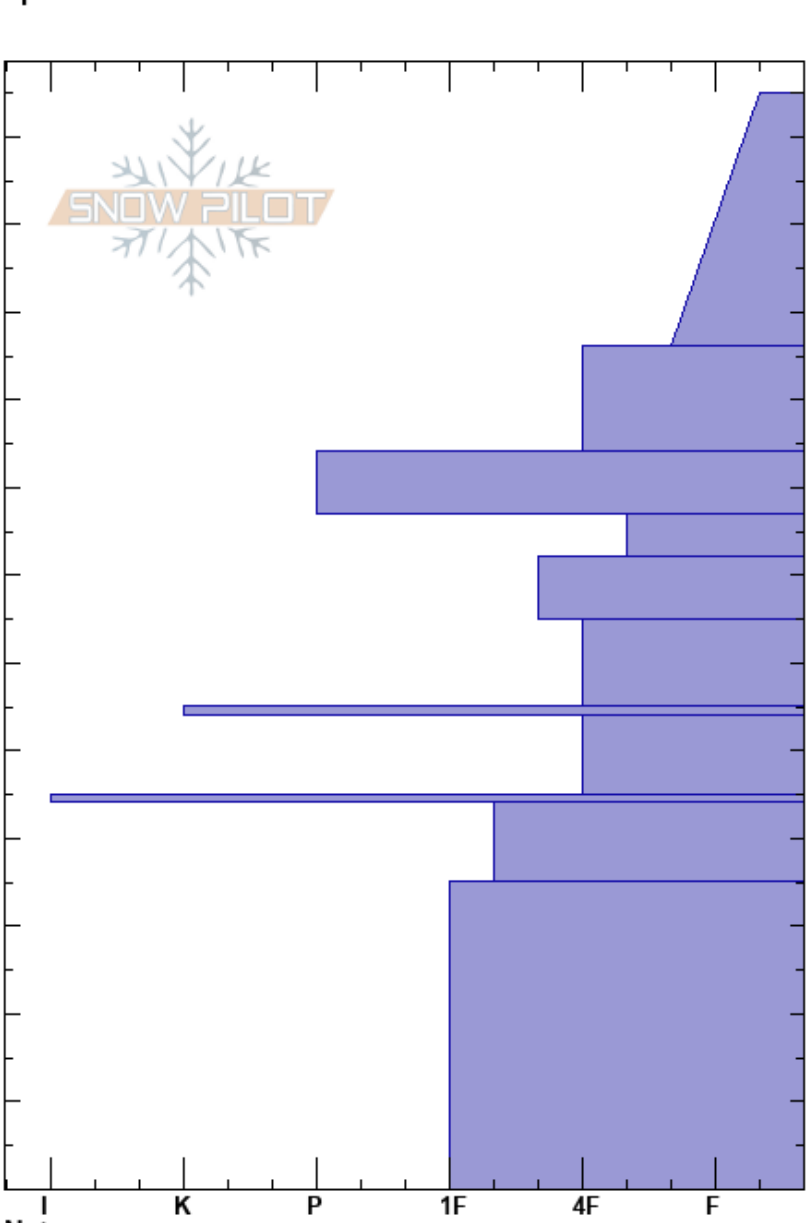

Throne North
 Bridger Range
 MT
 Elevation: 8300 ft
 Aspect: 320°
 Specifics:

Ian Hoyer
 02/22/2022 - 1:00pm
 Co-ord: 45.88264N, -110.95234W
 Slope Angle: 25°
 Wind Loading: no

Stability: Fair
 Air Temperature:
 Sky Cover: CLR
 Precipitation: NO
 Wind: Calm
 HS: 125
 PF: 75 77-72cm: Problematic layer
 PS: 20

Height (cm)	Crystal		ρ kg/m ³	Stability tests & Layer comments
	Form	Size		
125				
110	+			
90	/			
80	•	1		
77	⊖	1		← ECTP22 @77cm
70	⊖	1		
60	⊖	2-3		
55	■			
50	□	4		
45	■			
40	□	2-4		
20	□ ⊙ ⊙	3-6		