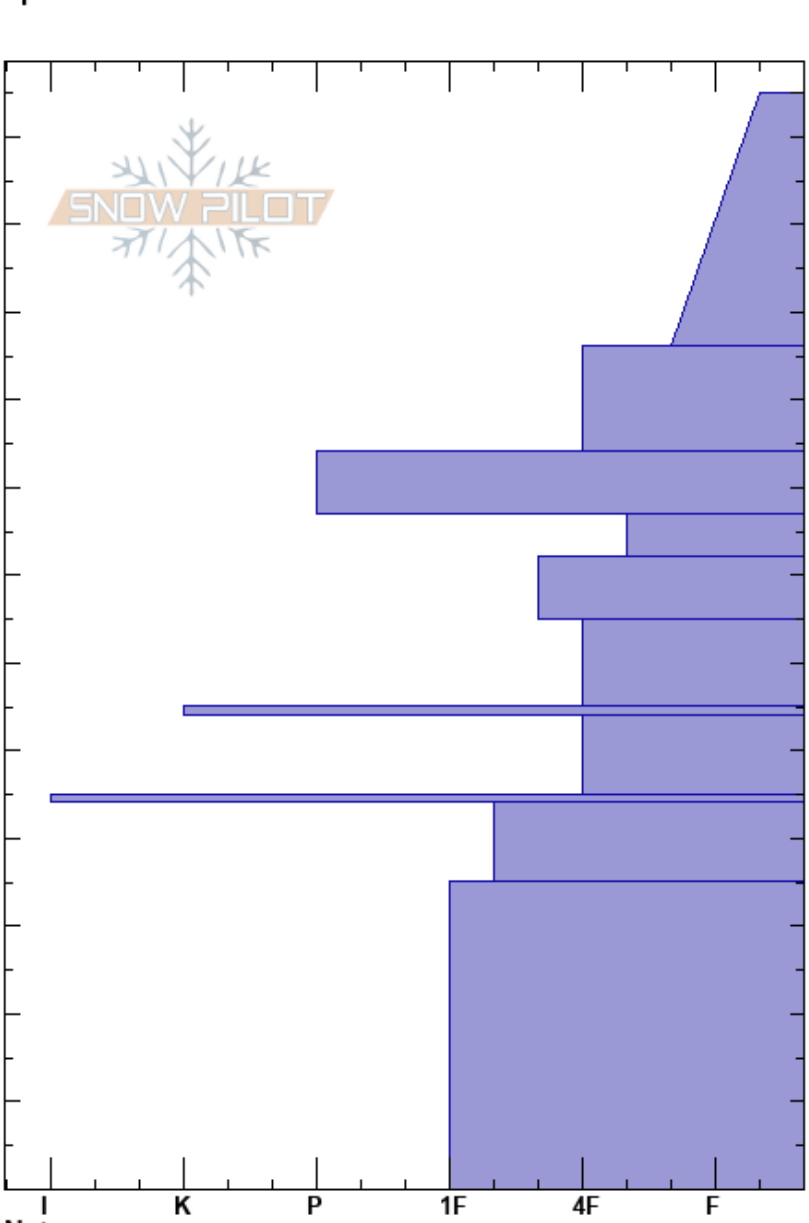

Throne North
 Bridger Range
 MT
 Elevation: 8300 ft
 Aspect: 320°
 Specifics:

Ian Hoyer
 02/22/2022 - 1:00pm
 Co-ord: 45.88264N, -110.95234W
 Slope Angle: 25°
 Wind Loading: no

Stability: Fair
 Air Temperature:
 Sky Cover: CLR
 Precipitation: NO
 Wind: Calm
 HS: 125
 PF: 75 77-72cm: Problematic layer
 PS: 20

Height (cm)	Crystal		Moisture	ρ kg/m ³	Stability tests & Layer comments
	Form	Size			
125					
110	+				
90	/				
80	•	1			
77	⊖	1			←ECTP22 @77cm
70	⊖	1			
60	⊖	2-3			
55	■				
50	□	4			
45	■				
40	□	2-4			
20	□ ⊙ ⊙	3-6			