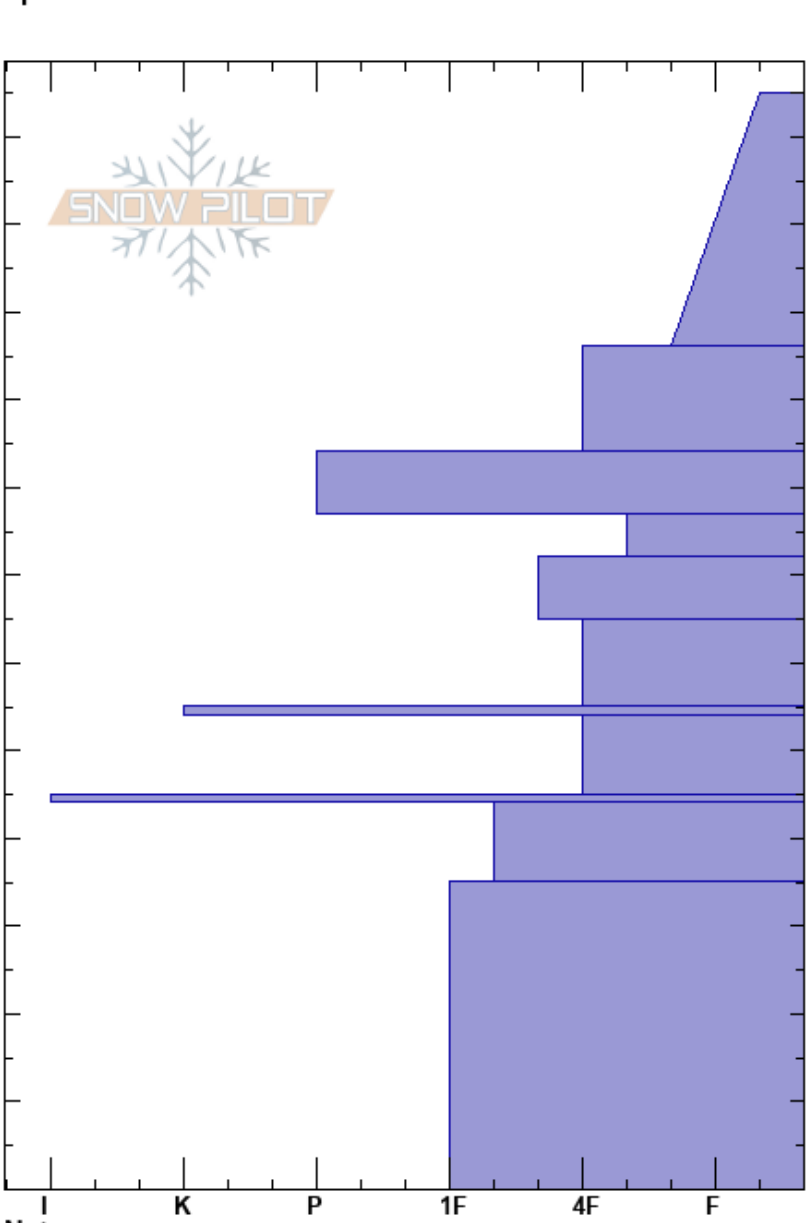

Throne North
 Bridger Range
 MT
 Elevation: 8300 ft
 Aspect: 320°
 Specifics:

Ian Hoyer
 02/22/2022 - 1:00pm
 Co-ord: 45.88264N, -110.95234W
 Slope Angle: 25°
 Wind Loading: no

Stability: Fair
 Air Temperature:
 Sky Cover: CLR
 Precipitation: NO
 Wind: Calm
 HS: 125
 PF: 75 77-72cm: Problematic layer
 PS: 20

Crystal Form	Crystal Size	Moisture	ρ kg/m ³	Stability tests & Layer comments
+				
/				
•	1			
⊖	1			←ECTP22 @77cm
⊖	1			
⊖	2-3			
■				
□	4			
■				
□	2-4			
□ ⊙ ⊙	3-6			

Notes: