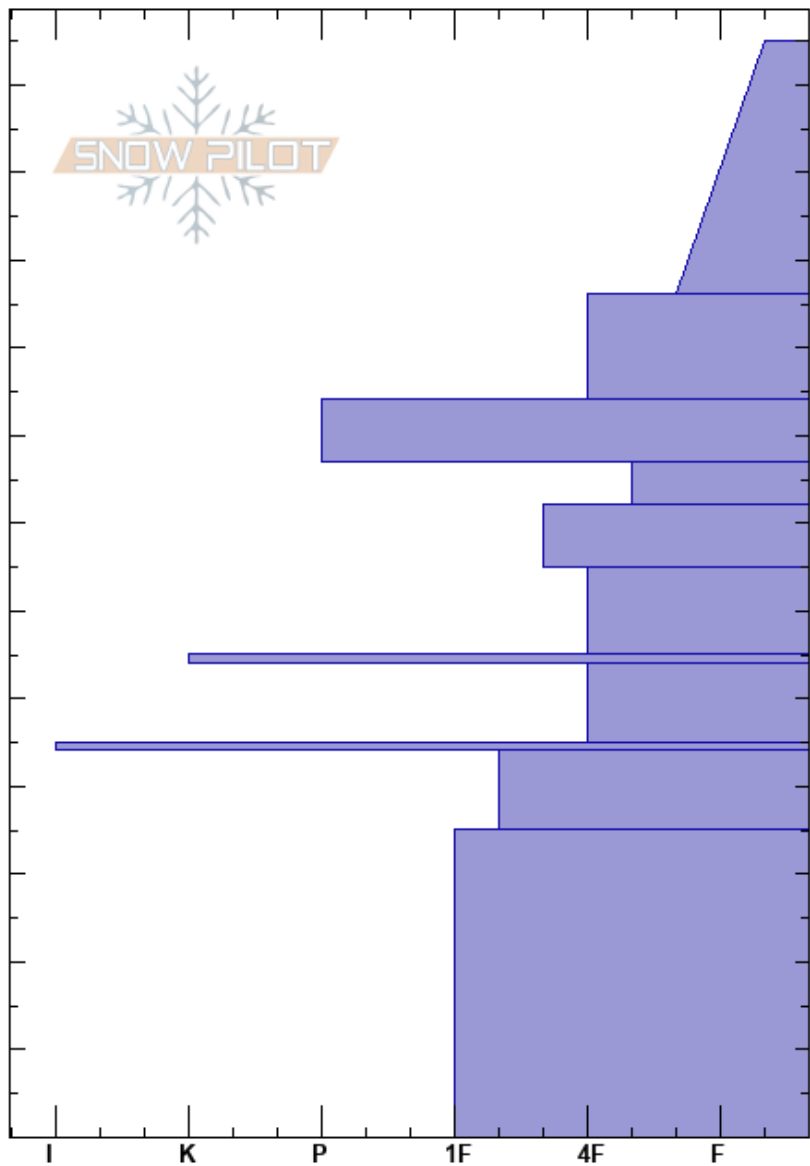

Throne North  
 Bridger Range  
 MT  
 Elevation: 8300 ft  
 Aspect: 320°  
 Specifics:

Ian Hoyer  
 02/22/2022 - 1:00pm  
 Co-ord: 45.88264N, -110.95234W  
 Slope Angle: 25°  
 Wind Loading: no

Stability: Fair  
 Air Temperature:  
 Sky Cover: CLR  
 Precipitation: NO  
 Wind: Calm  
 HS: 125  
 PF: 75 77-72cm: Problematic layer  
 PS: 20

Crystal Form	Crystal Size	Moisture	$\rho$ kg/m <sup>3</sup>	Stability tests & Layer comments
+				
/				
•	1			
⊖	1			←ECTP22 @77cm
⊖	1			
⊖	2-3			
■				
□	4			
■				
□	2-4			
□ ⊙ ⊙	3-6			

Notes: