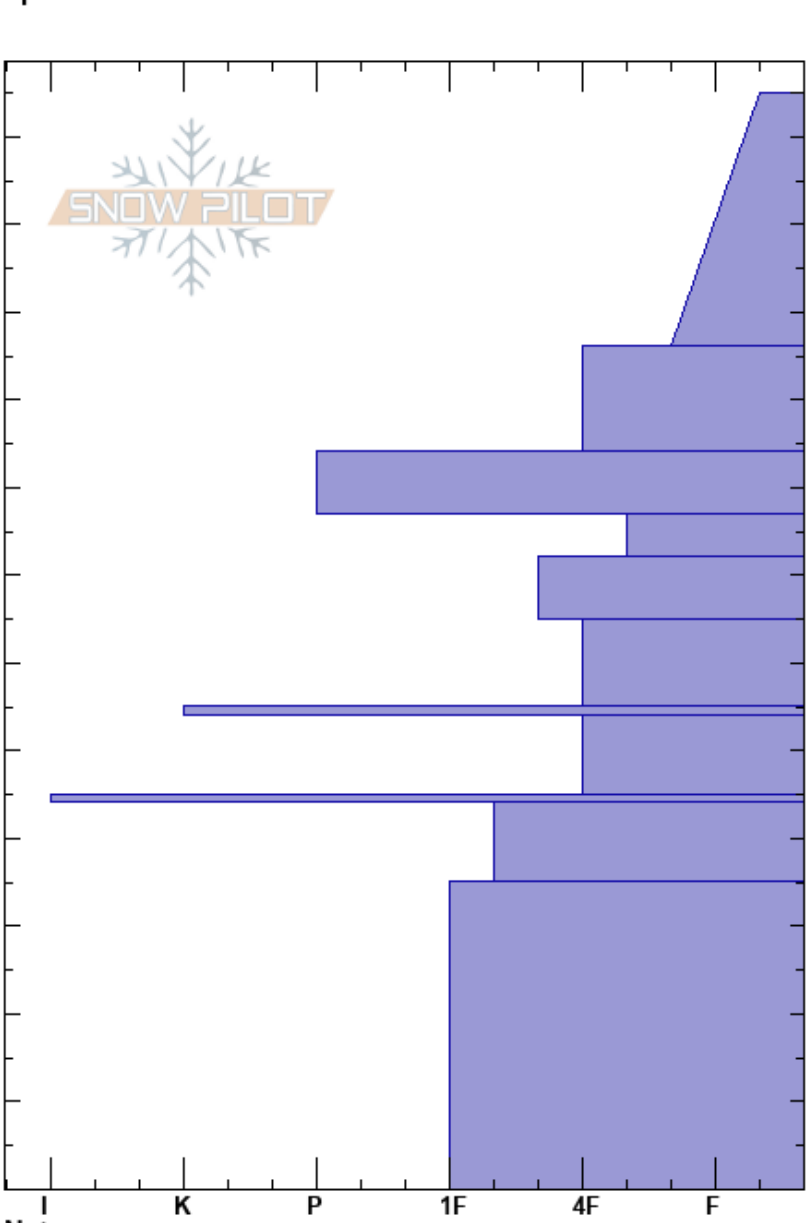

Throne North  
 Bridger Range  
 MT  
 Elevation: 8300 ft  
 Aspect: 320°  
 Specifics:

Ian Hoyer  
 02/22/2022 - 1:00pm  
 Co-ord: 45.88264N, -110.95234W  
 Slope Angle: 25°  
 Wind Loading: no

Stability: Fair  
 Air Temperature:  
 Sky Cover: CLR  
 Precipitation: NO  
 Wind: Calm  
 HS: 125  
 PF: 75 77-72cm: Problematic layer  
 PS: 20

Crystal Form	Crystal Size	Moisture	$\rho$ kg/m <sup>3</sup>	Stability tests & Layer comments
+				
/				
•	1			
⊖	1			←ECTP22 @77cm
⊖	1			
⊖	2-3			
■				
□	4			
■				
□	2-4			
□ ⊙ ⊙	3-6			

Notes: