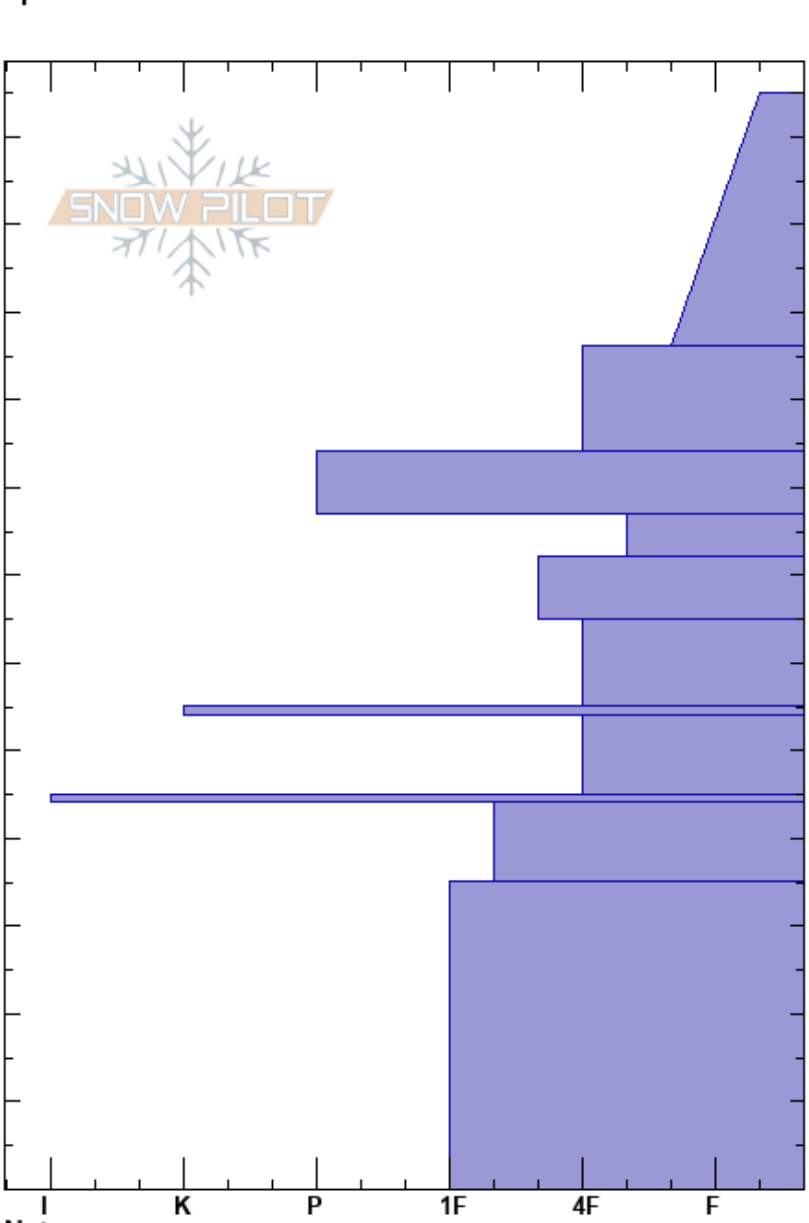

Throne North  
 Bridger Range  
 MT  
 Elevation: 8300 ft  
 Aspect: 320°  
 Specifics:

Ian Hoyer  
 02/22/2022 - 1:00pm  
 Co-ord: 45.88264N, -110.95234W  
 Slope Angle: 25°  
 Wind Loading: no

Stability: Fair  
 Air Temperature:  
 Sky Cover: CLR  
 Precipitation: NO  
 Wind: Calm  
 HS: 125  
 PF: 75 77-72cm: Problematic layer  
 PS: 20

Height (cm)	Crystal		Moisture	$\rho$ kg/m <sup>3</sup>	Stability tests & Layer comments
	Form	Size			
125					
110	+				
90	/				
80	•	1			
77	⊖	1			← ECTP22 @77cm
70	⊖	1			
60	⊖	2-3			
55	■				
50	□	4			
45	■				
40	□	2-4			
20	□ ⊙ ⊙	3-6			