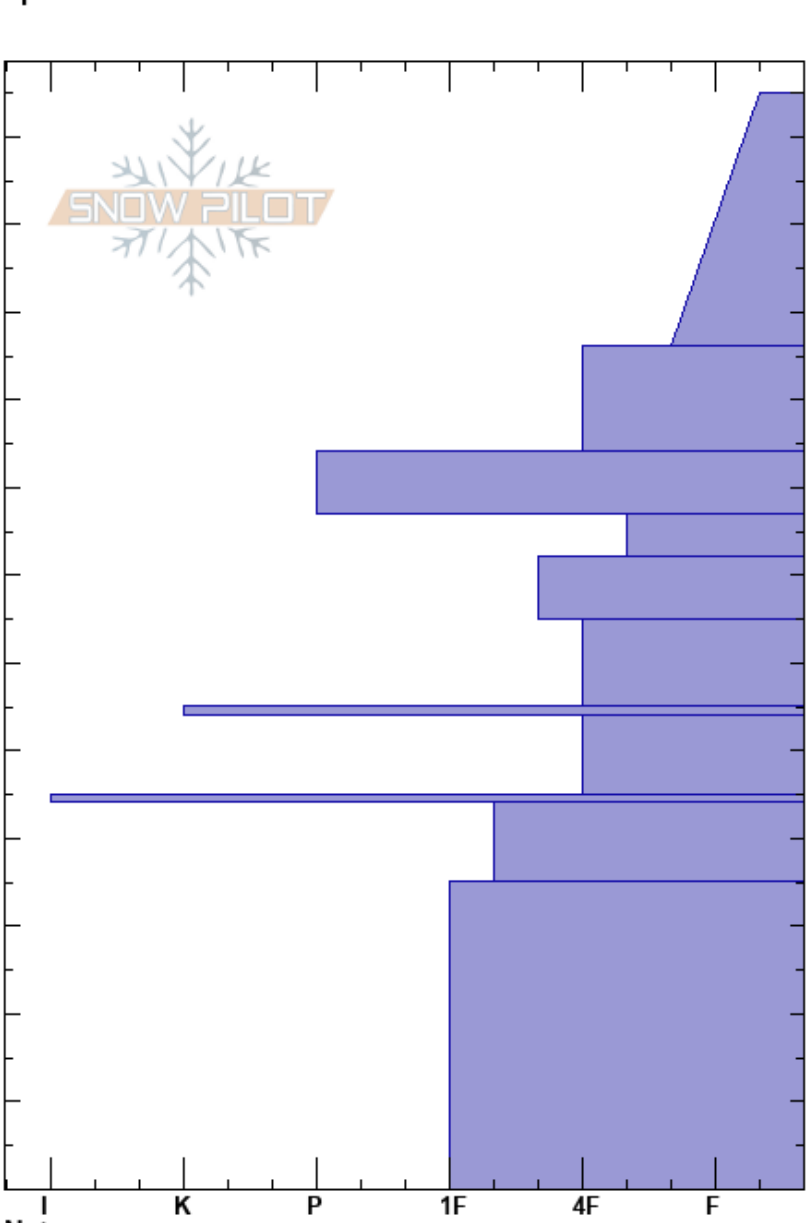

Throne North
 Bridger Range
 MT
 Elevation: 8300 ft
 Aspect: 320°
 Specifics:

Ian Hoyer
 02/22/2022 - 1:00pm
 Co-ord: 45.88264N, -110.95234W
 Slope Angle: 25°
 Wind Loading: no

Stability: Fair
 Air Temperature:
 Sky Cover: CLR
 Precipitation: NO
 Wind: Calm
 HS: 125
 PF: 75 77-72cm: Problematic layer
 PS: 20

Height (cm)	Crystal		ρ kg/m ³	Stability tests & Layer comments
	Form	Size		
125				
110	+			
90	/			
80	•	1		
77	⊖	1		←ECTP22 @77cm
70	⊖	1		
60	⊖	2-3		
55	■			
50	□	4		
45	■			
40	□	2-4		
20	□ ⊙ ⊙	3-6		