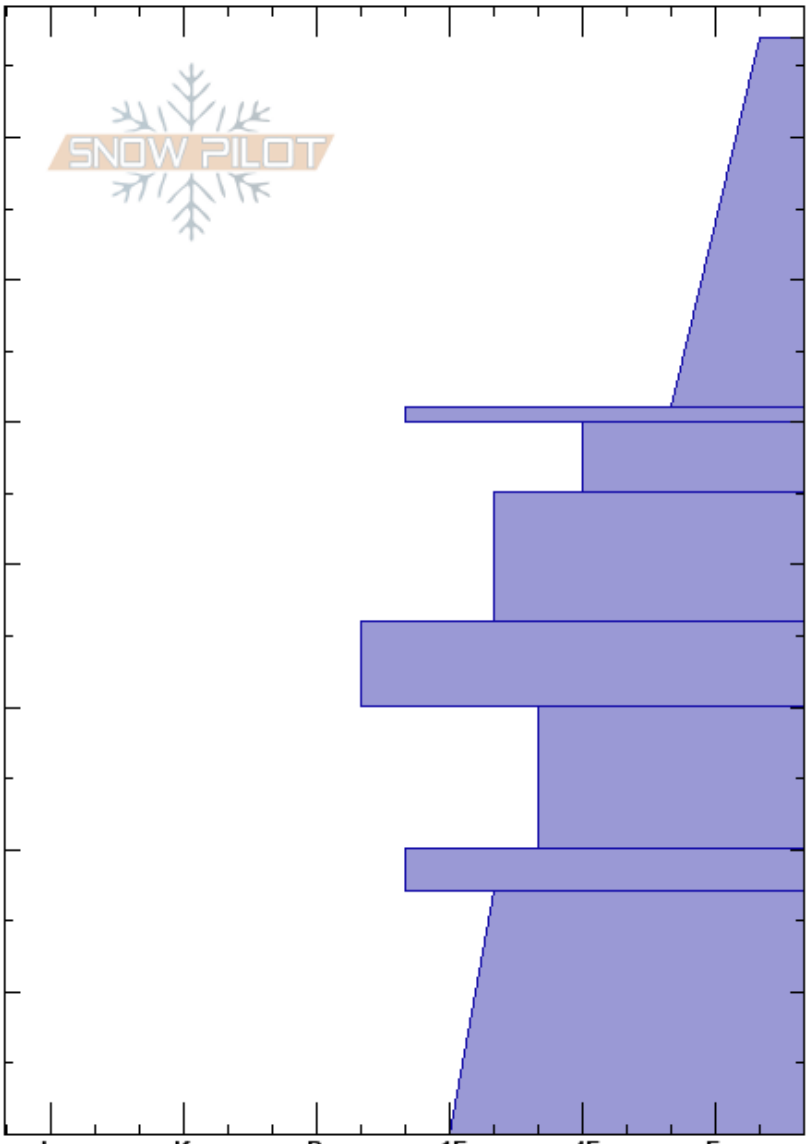

Throne East  
 Bridger Range  
 MT  
 Elevation: 7900 ft  
 Aspect: 90°  
 Specifics: Ski tracks on slope; We skied slope

Ian Hoyer  
 02/21/2022 - 12:00pm  
 Co-ord: 45.88449N, -110.94878W  
 Slope Angle: 30°  
 Wind Loading: no

Stability: Good  
 Air Temperature:  
 Sky Cover: FEW  
 Precipitation: NO  
 Wind: Calm

HS: 77  
 PF: 35 50-45cm: Problematic layer  
 PS: 20 20-17cm: Dirt layer

Crystal Form	Crystal Size	Moisture	$\rho$ kg/m <sup>3</sup>	Stability tests & Layer comments
+				
•				← ECTN17 @50cm
/				
/				
⊙⊙				
^	46			
⊙⊙				20-17cm: Dirt layer
⊙⊙ (^)				