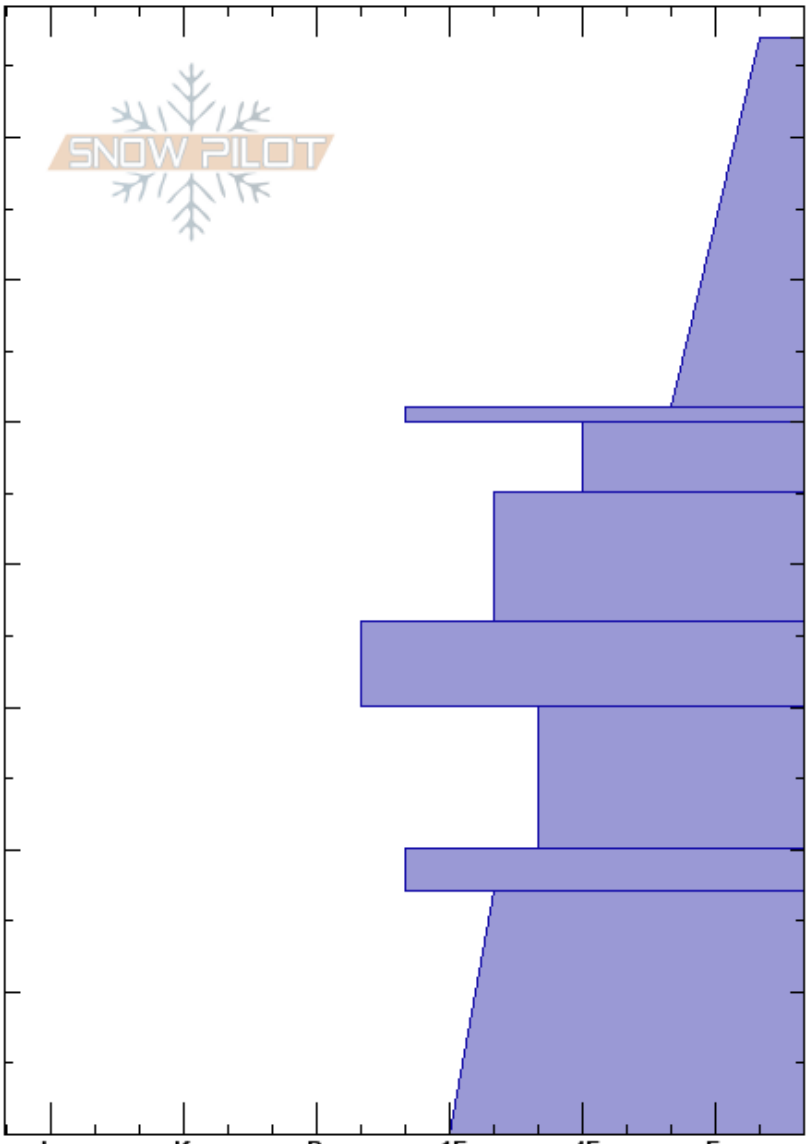

Throne East
 Bridger Range
 MT
 Elevation: 7900 ft
 Aspect: 90°
 Specifics: Ski tracks on slope; We skied slope

Ian Hoyer
 02/21/2022 - 12:00pm
 Co-ord: 45.88449N, -110.94878W
 Slope Angle: 30°
 Wind Loading: no

Stability: Good
 Air Temperature:
 Sky Cover: FEW
 Precipitation: NO
 Wind: Calm

HS: 77
 PF: 35 50-45cm: Problematic layer
 PS: 20 20-17cm: Dirt layer

Elevation (ft)	Crystal		Moisture	ρ kg/m ³	Stability tests & Layer comments
	Form	Size			
77					
70					
60	+				
50	•				← ECTN17 @50cm
40	/				
30	⊙⊙				
20	^	46			
17	⊙⊙				20-17cm: Dirt layer
10	⊙⊙ (^)				
0					