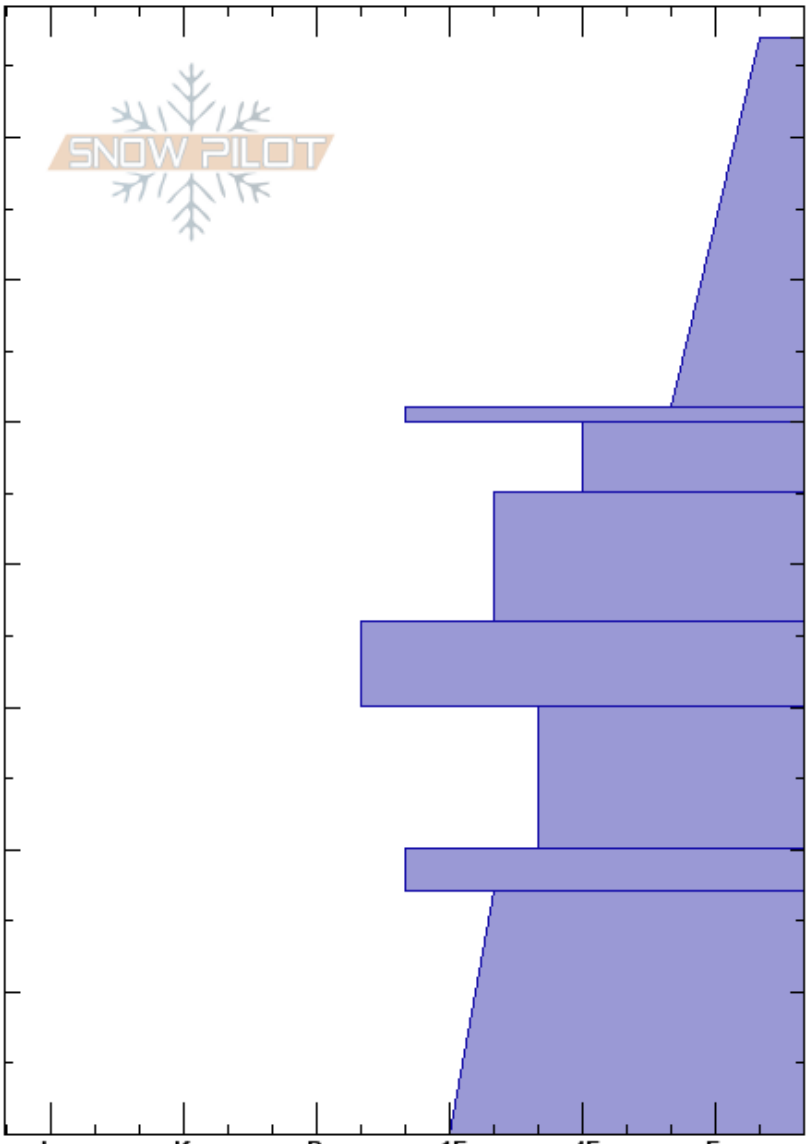

Throne East  
 Bridger Range  
 MT  
 Elevation: 7900 ft  
 Aspect: 90°  
 Specifics: Ski tracks on slope; We skied slope

Ian Hoyer  
 02/21/2022 - 12:00pm  
 Co-ord: 45.88449N, -110.94878W  
 Slope Angle: 30°  
 Wind Loading: no

Stability: Good  
 Air Temperature:  
 Sky Cover: FEW  
 Precipitation: NO  
 Wind: Calm

HS: 77  
 PF: 35  
 PS: 20  
 50-45cm: Problematic layer  
 20-17cm: Dirt layer

Crystal Form	Crystal Size	Moisture	$\rho$ kg/m <sup>3</sup>	Stability tests & Layer comments
+				
•				← ECTN17 @50cm
/				
/				
⊙⊙				
^	46			
⊙⊙				20-17cm: Dirt layer
⊙⊙ (^)				