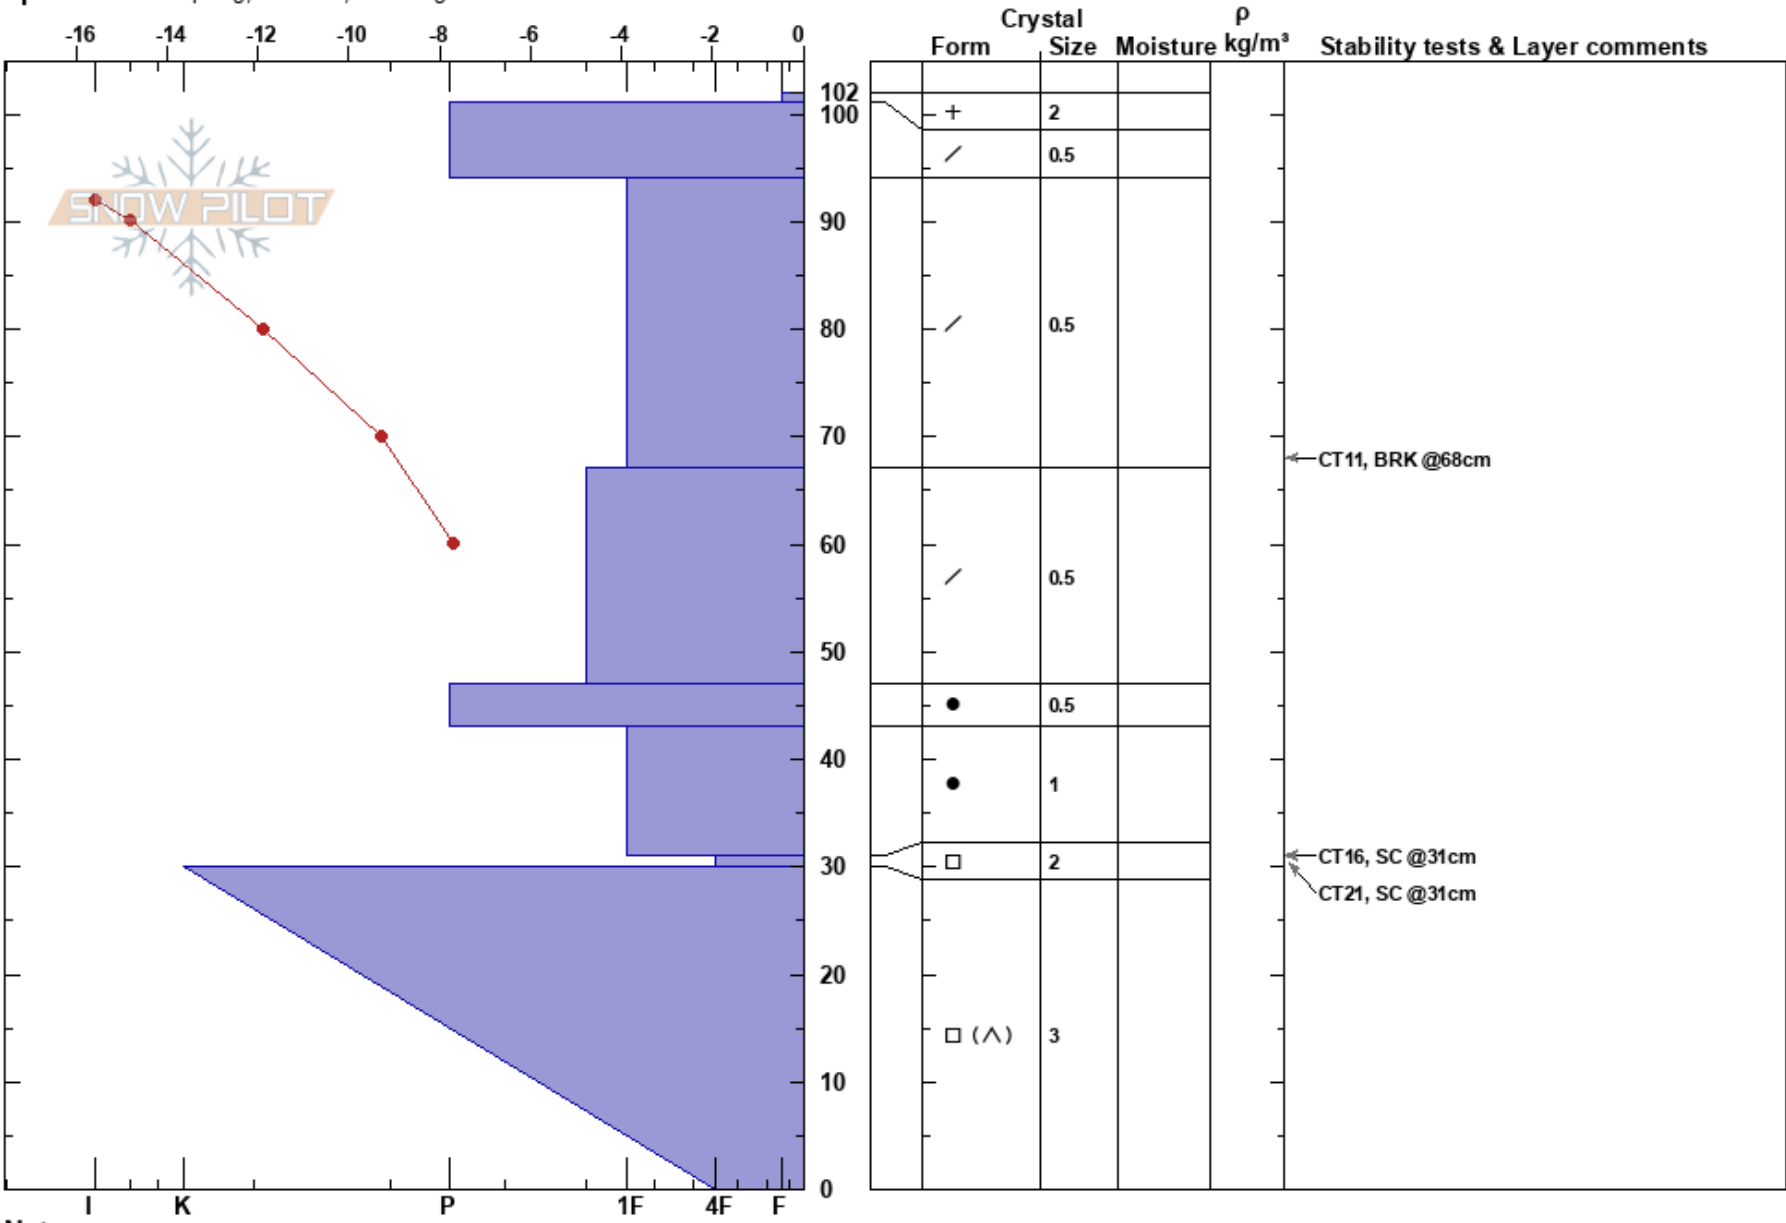

Kellostapuli S
 Sami Suhonen
 22/02/2022 - 13:45
 Finland
Elevation: 450 m
Aspect:
Specifics: Collapsing, localized; Cracking
Co-ord: 35W 382245E 7499596N
Slope Angle: 23°
Wind Loading: previous

Stability: **HS:** 102 **Layer Notes:**
Air Temperature: -13.8°C **PF:** 50 94-67cm: Problematic layer
Sky Cover: SCT
Precipitation: S-1
Wind: Calm

Notes: Site on lee slope at TL close to possible avalanche starting zone.