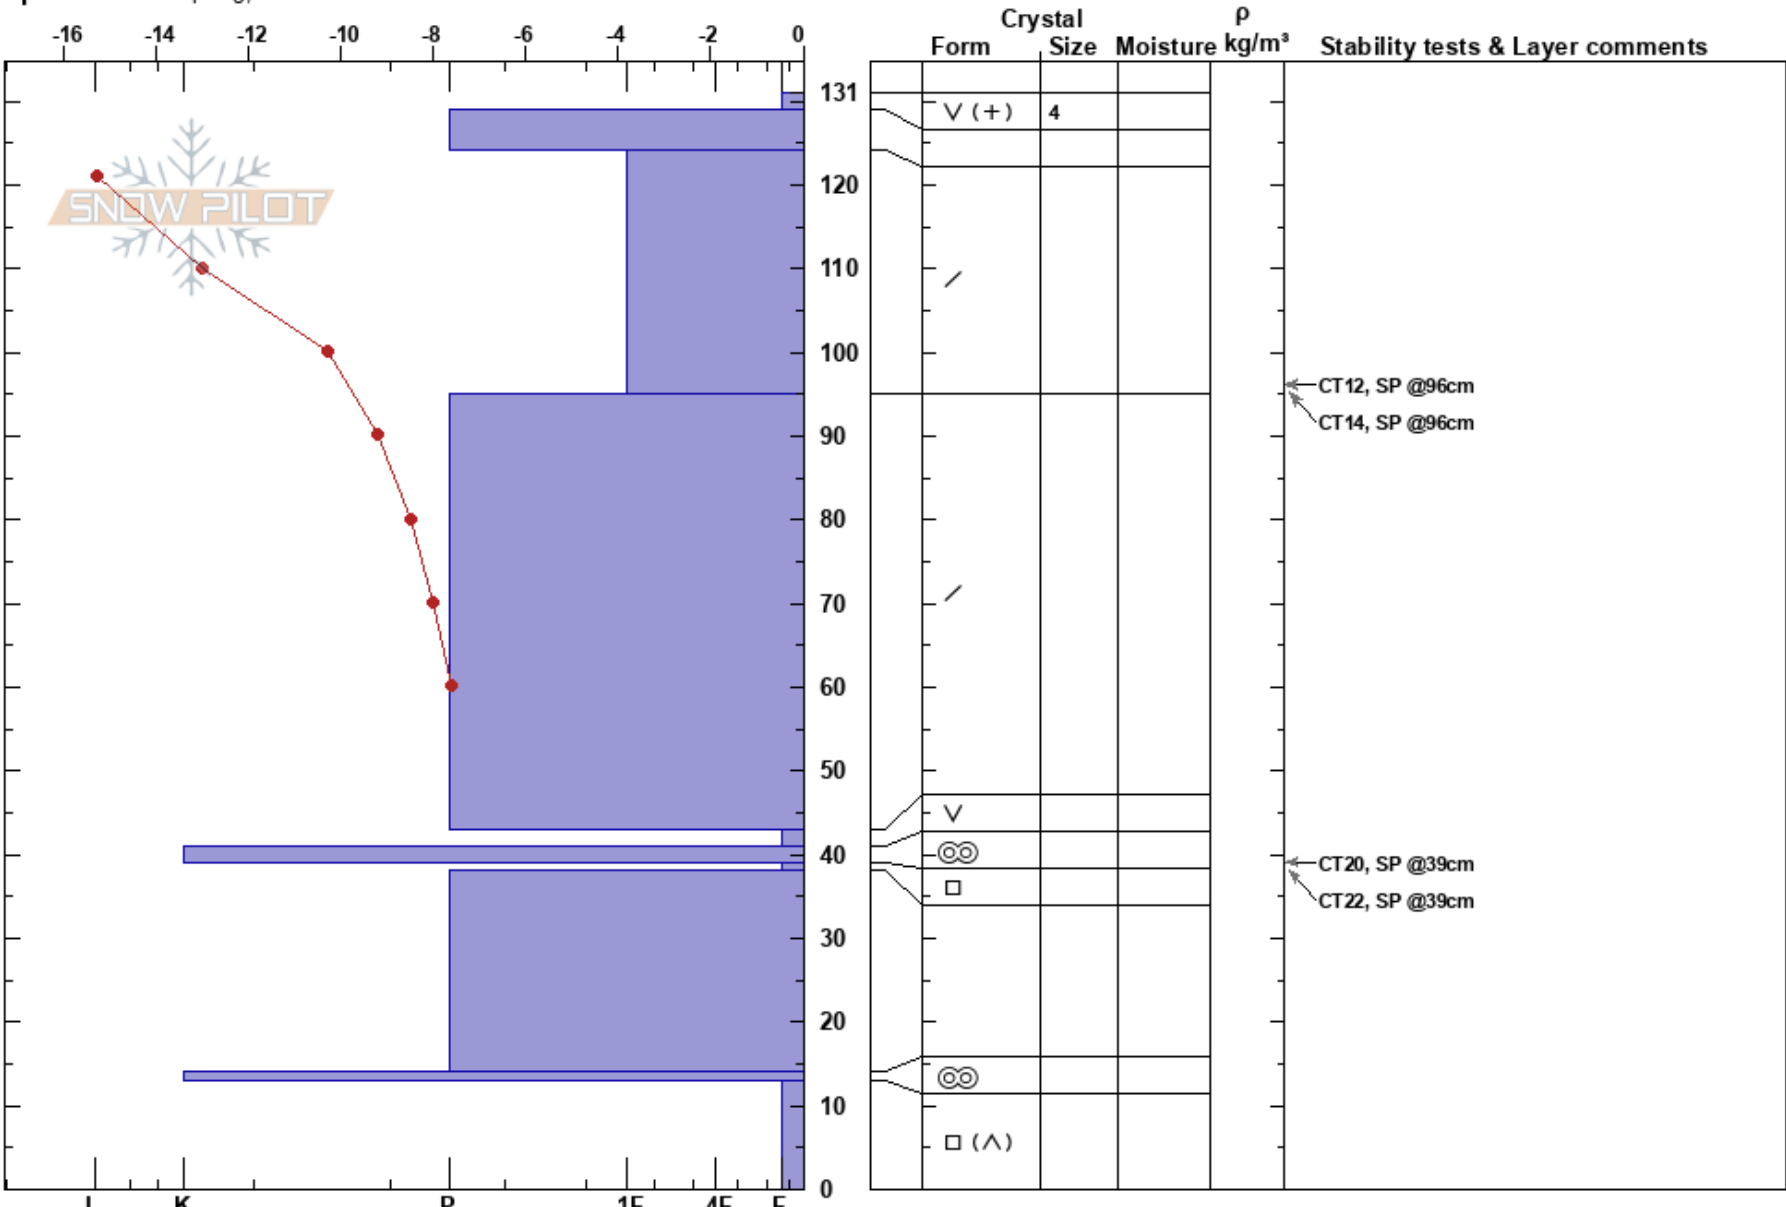

Kellostapuli SW

Mikaela Mirsch

22/02/2022 - 13:45

Stability:

HS: 131

Layer Notes:

Finland

Co-ord: 35W 382127E 7499653N

Air Temperature: -14°C

PF: 35

124-95cm: Problematic layer

Elevation: 429 m

Slope Angle: 26°

Sky Cover: SCT

Aspect: SW

Wind Loading: previous

Precipitation: S-1

Wind: NE Light Breeze

Specifics: Collapsing, localized

Notes: