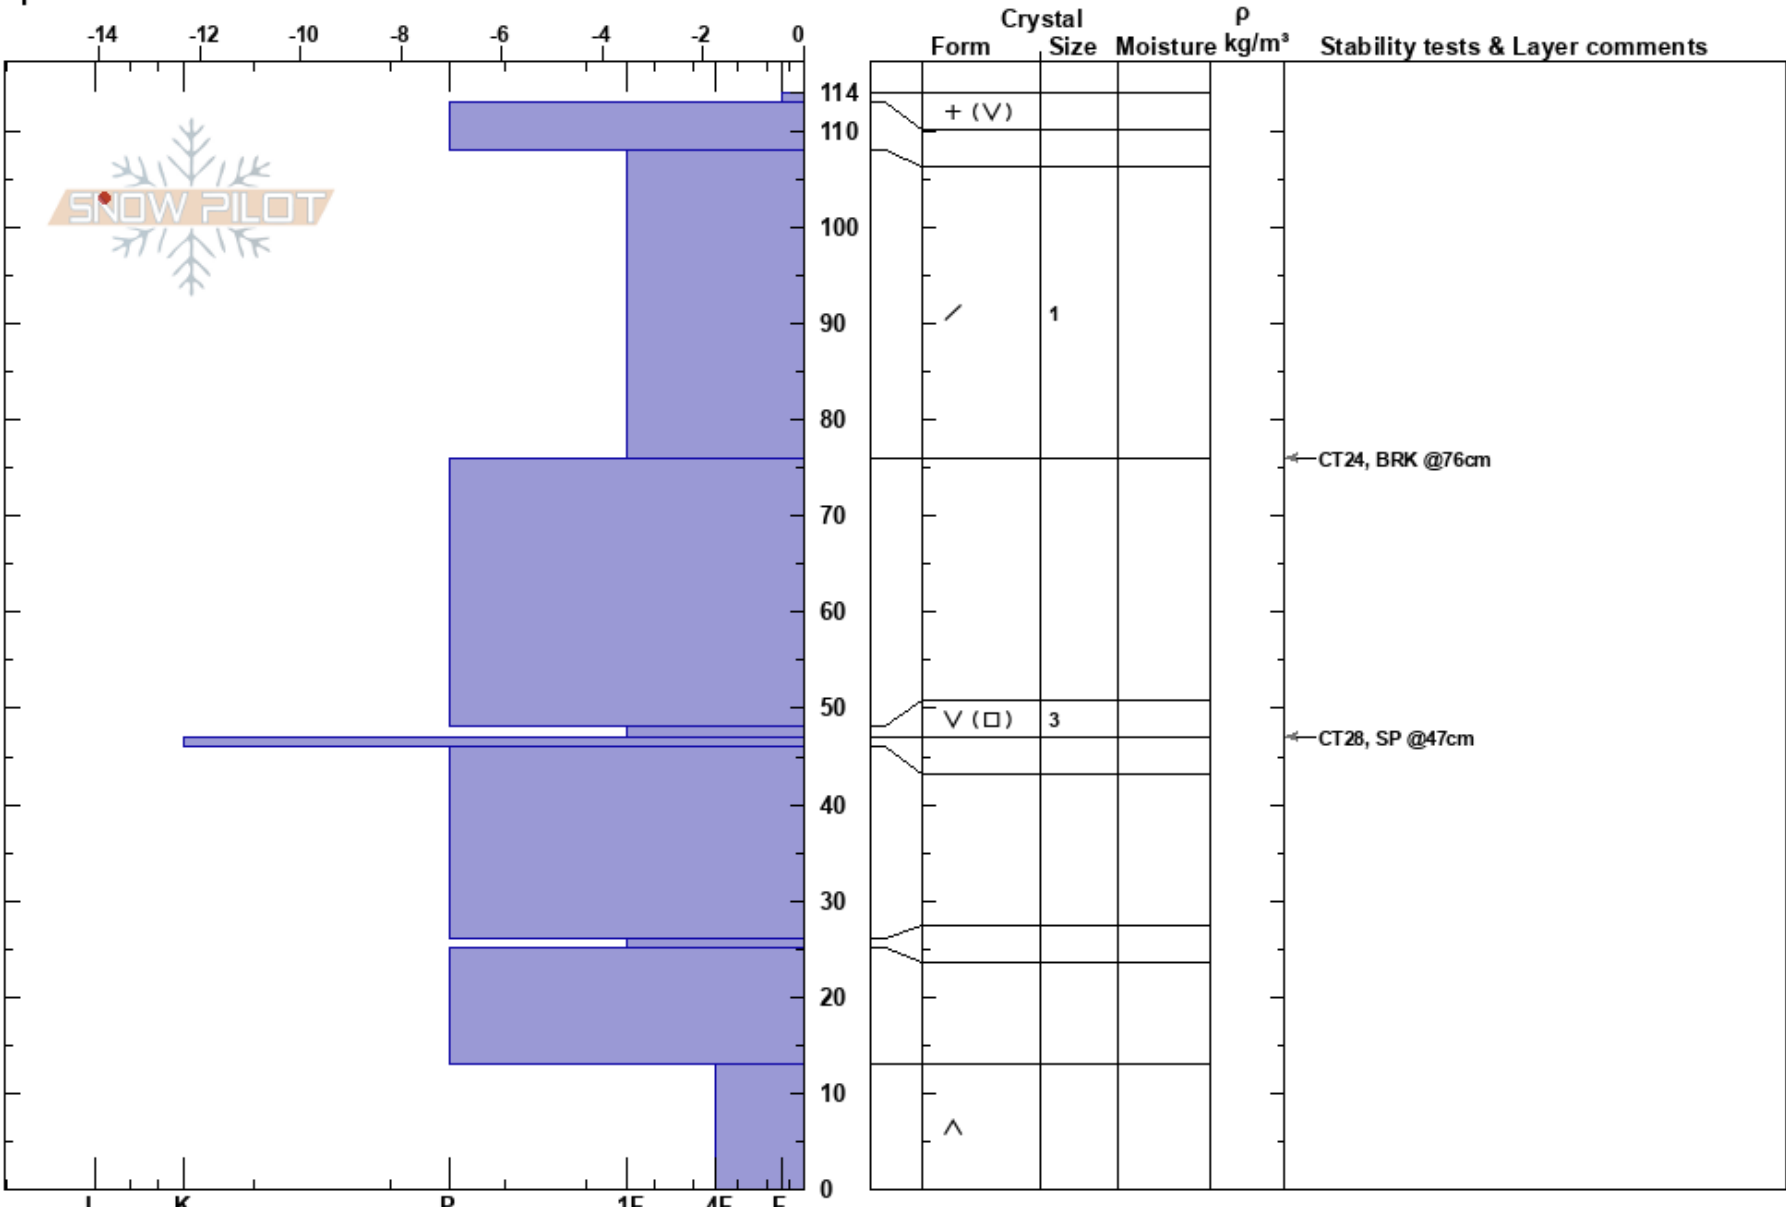

Kellistapuli SW CORNER

Ville Strandman

Stability:

HS: 114

Layer Notes:

22/02/2022 - 11:44

Air Temperature: -13.6°C PF: 23

108-76cm: Problematic layer

Finland

Co-ord: 35W 382206E 7499632N

Sky Cover: SCT

PS: 2

Elevation: 454 m

Slope Angle:

Precipitation: NO

Aspect:

Wind Loading:

Wind: Calm

Specifics:

Notes:

I K P 1F 4F F