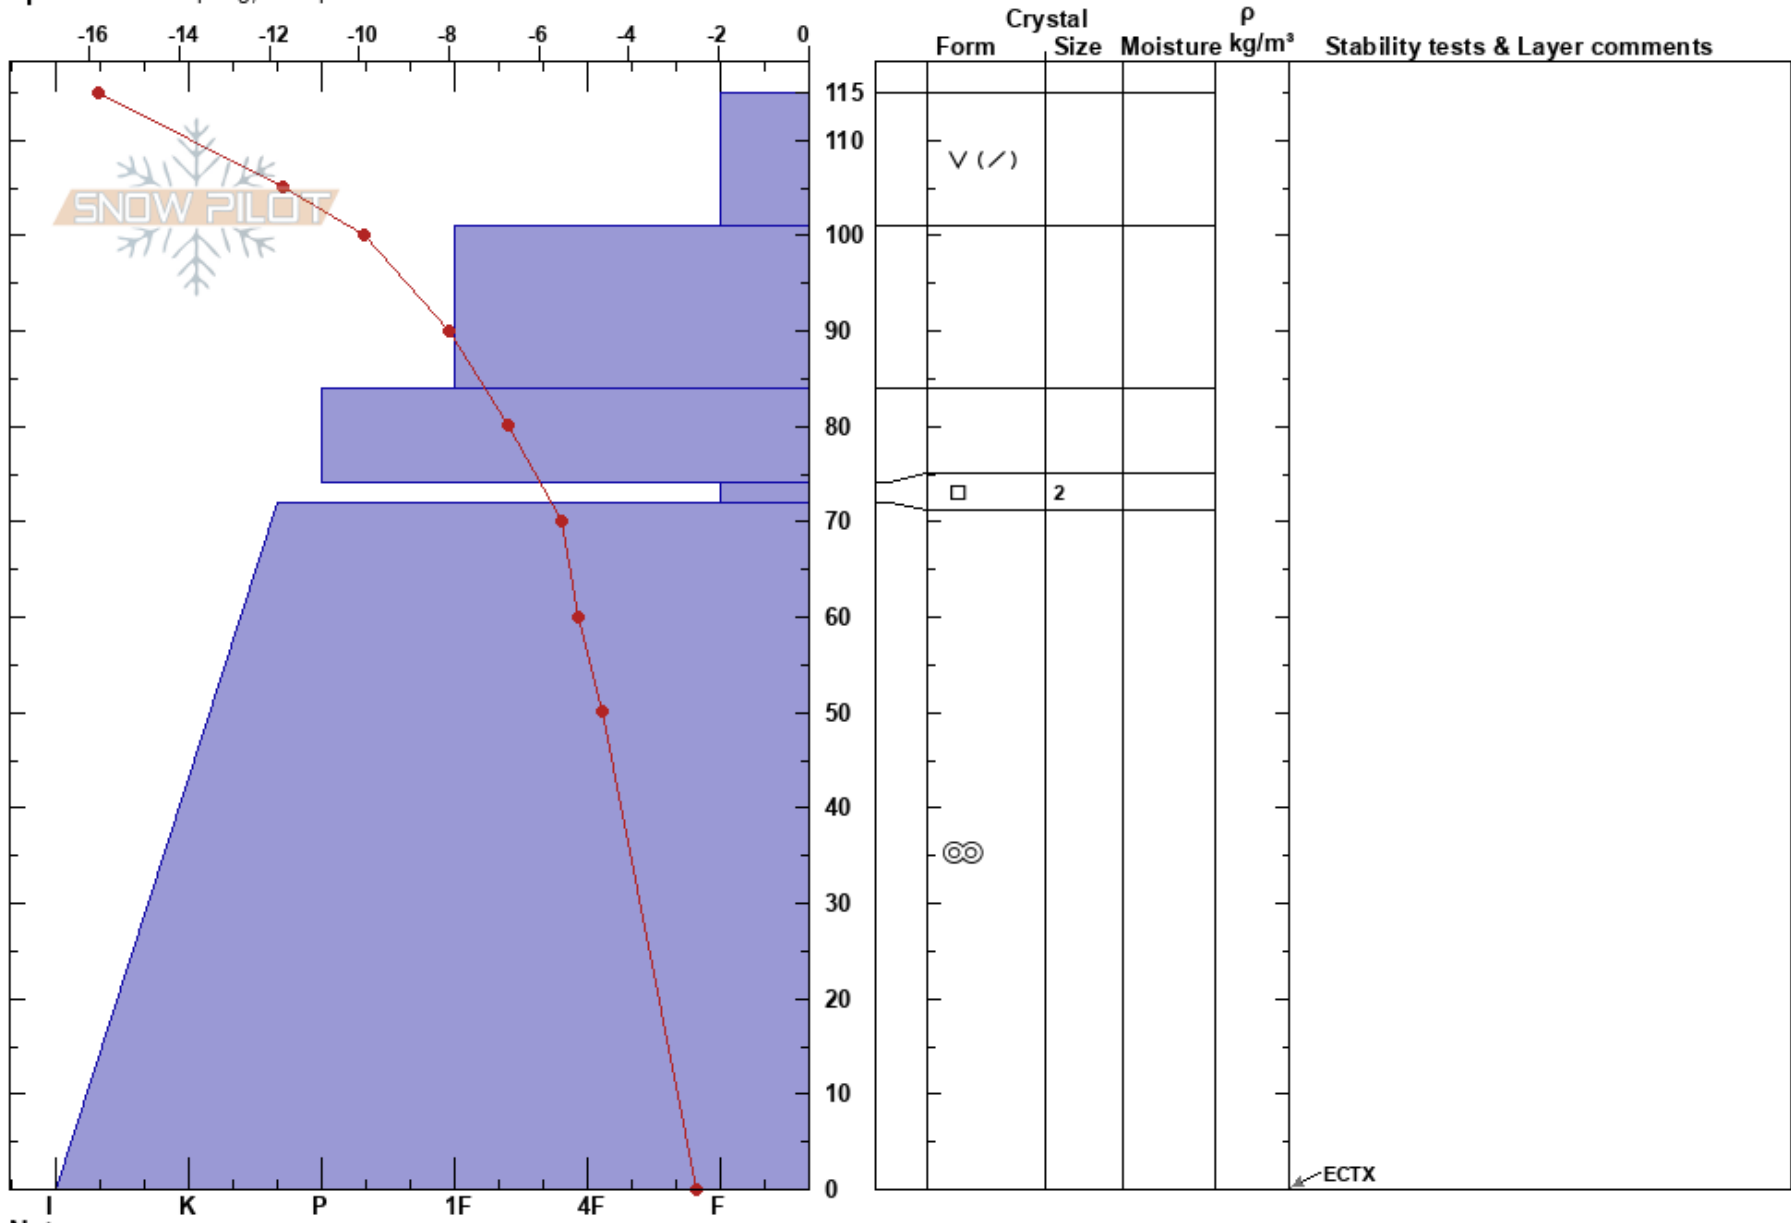

Kittelbotten  
 Västra Vindelfjällen  
 Sweden  
 Elevation: 840 m  
 Aspect: W

Carl-Gustaf Gustafsson  
 22/02/2022 - 11:30  
 Co-ord: 65.68987N, 15.76278E  
 Slope Angle: 22°  
 Wind Loading: no

Stability:  
 Air Temperature: -13.2°C PF: 30  
 Sky Cover: FEW  
 Precipitation: NO  
 Wind: N Light Breeze

Layer Notes:

Specifics: Collapsing, widespread

Notes: