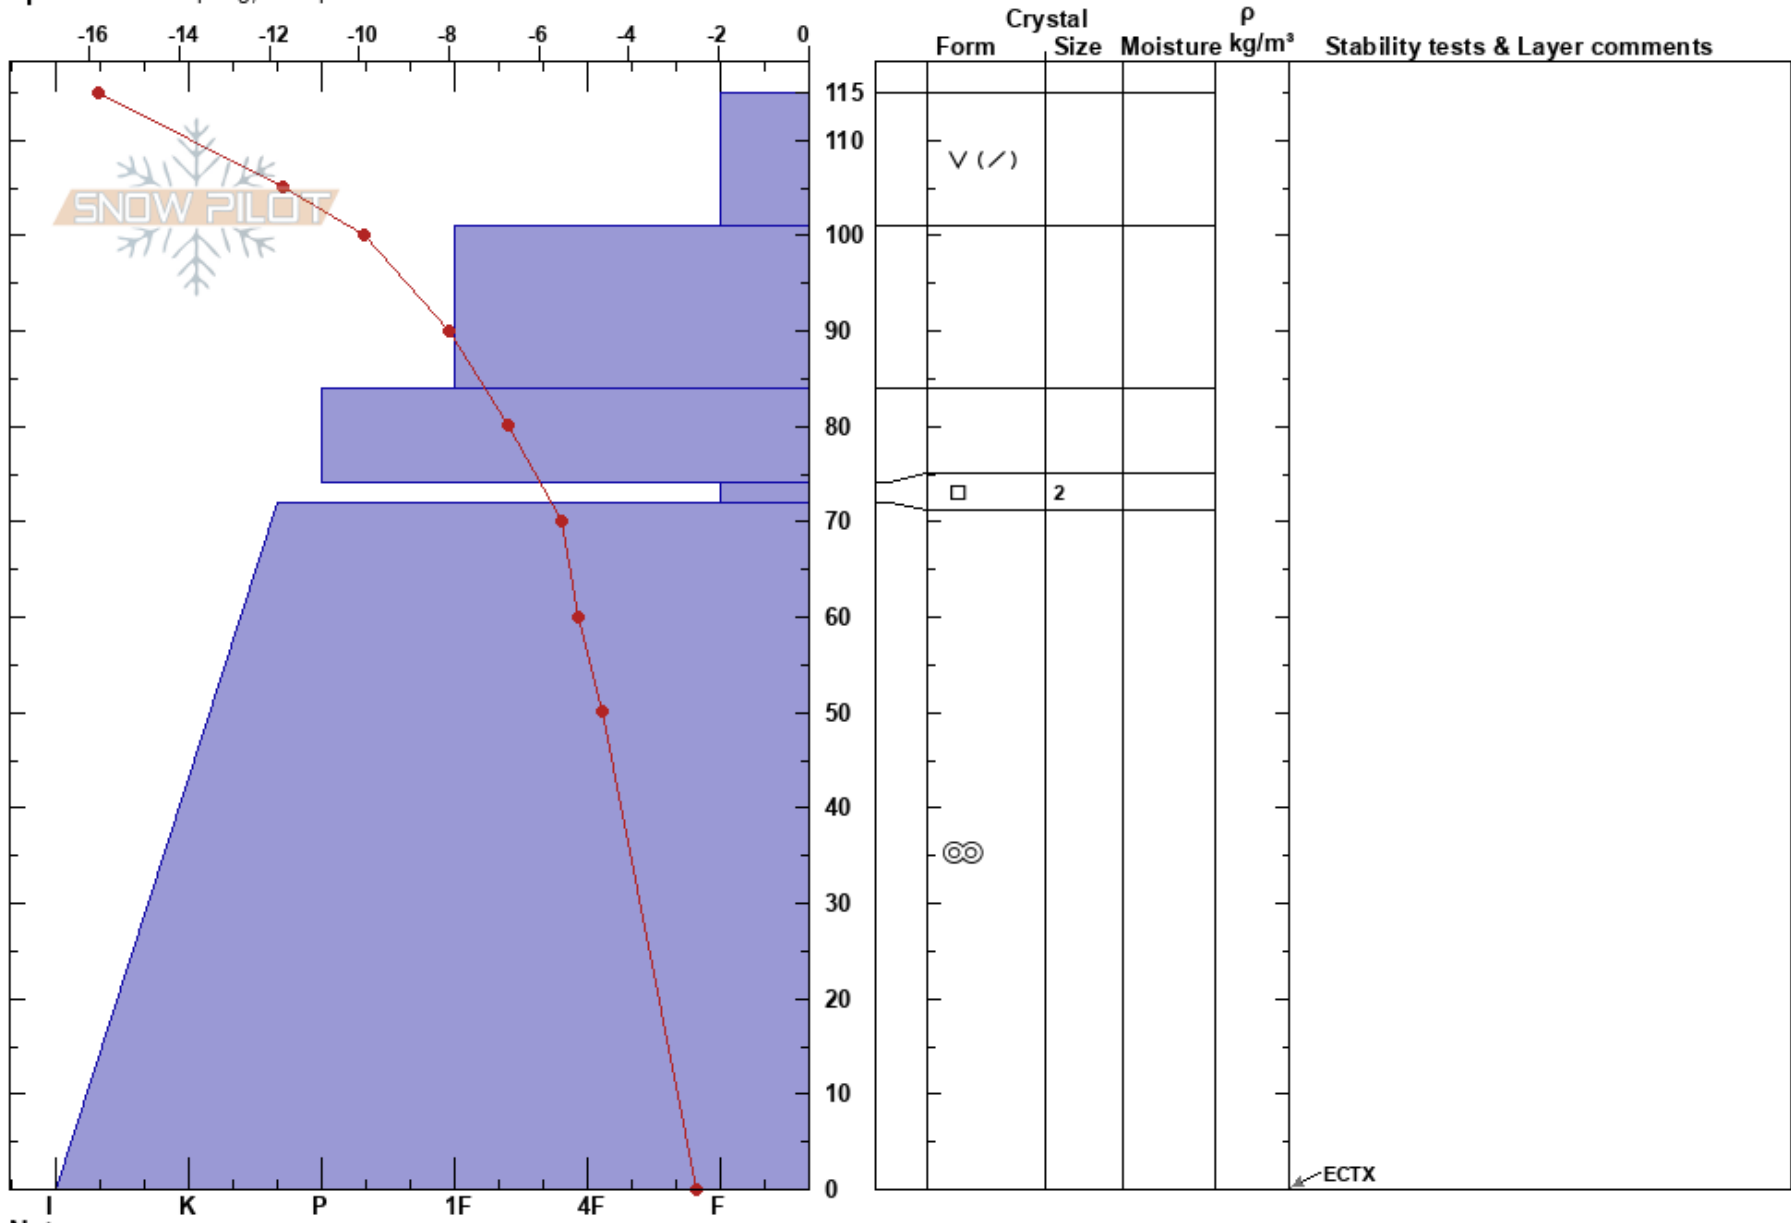

Kittelbotten
 Västra Vindelfjällen
 Sweden
 Elevation: 840 m
 Aspect: W

Carl-Gustaf Gustafsson
 22/02/2022 - 11:30
 Co-ord: 65.68987N, 15.76278E
 Slope Angle: 22°
 Wind Loading: no

Stability:
 Air Temperature: -13.2°C PF: 30
 Sky Cover: FEW
 Precipitation: NO
 Wind: N Light Breeze

Layer Notes:

Specifics: Collapsing, widespread

Notes: