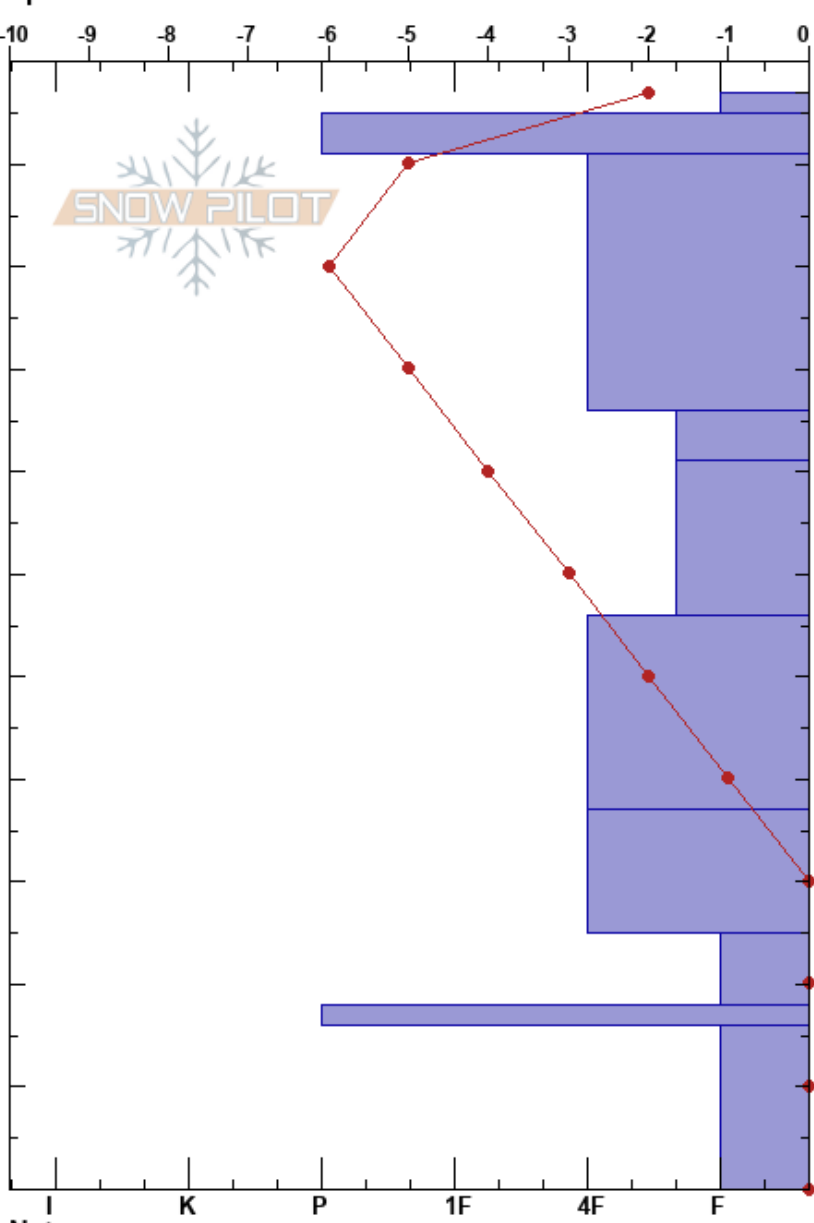

02-13-22 Snowpit 2
 Wasatch Range
 UT
 Elevation: 2756 m
 Aspect: 150°
 Specifics:

Cynthia Vazquez
 02/13/2022 - 10:15am
 Co-ord: 40.61721N, -111.57280W
 Slope Angle: 25°
 Wind Loading:

Stability:
 Air Temperature: -2°C
 Sky Cover:
 Precipitation: NO
 Wind: Calm

Layer Notes:

Height (cm)	Crystal		Moisture	ρ kg/m ³	Stability tests & Layer comments
	Form	Size			
107					
100	/			135	← CT1, Q1 @101cm
90				140	
80				168	
70	□ (•)	0.5 (0.5)		303	← CT7 @73cm
60	□ (•)	0.5 (0.5)		297	
50	□ (•)	0.5 (0.5)		289	
40				286	
30	□	0.5		298	← CT11, Q2 @30cm
20	□	0.5		316	
10	⊙			302	
0	□	0.5			