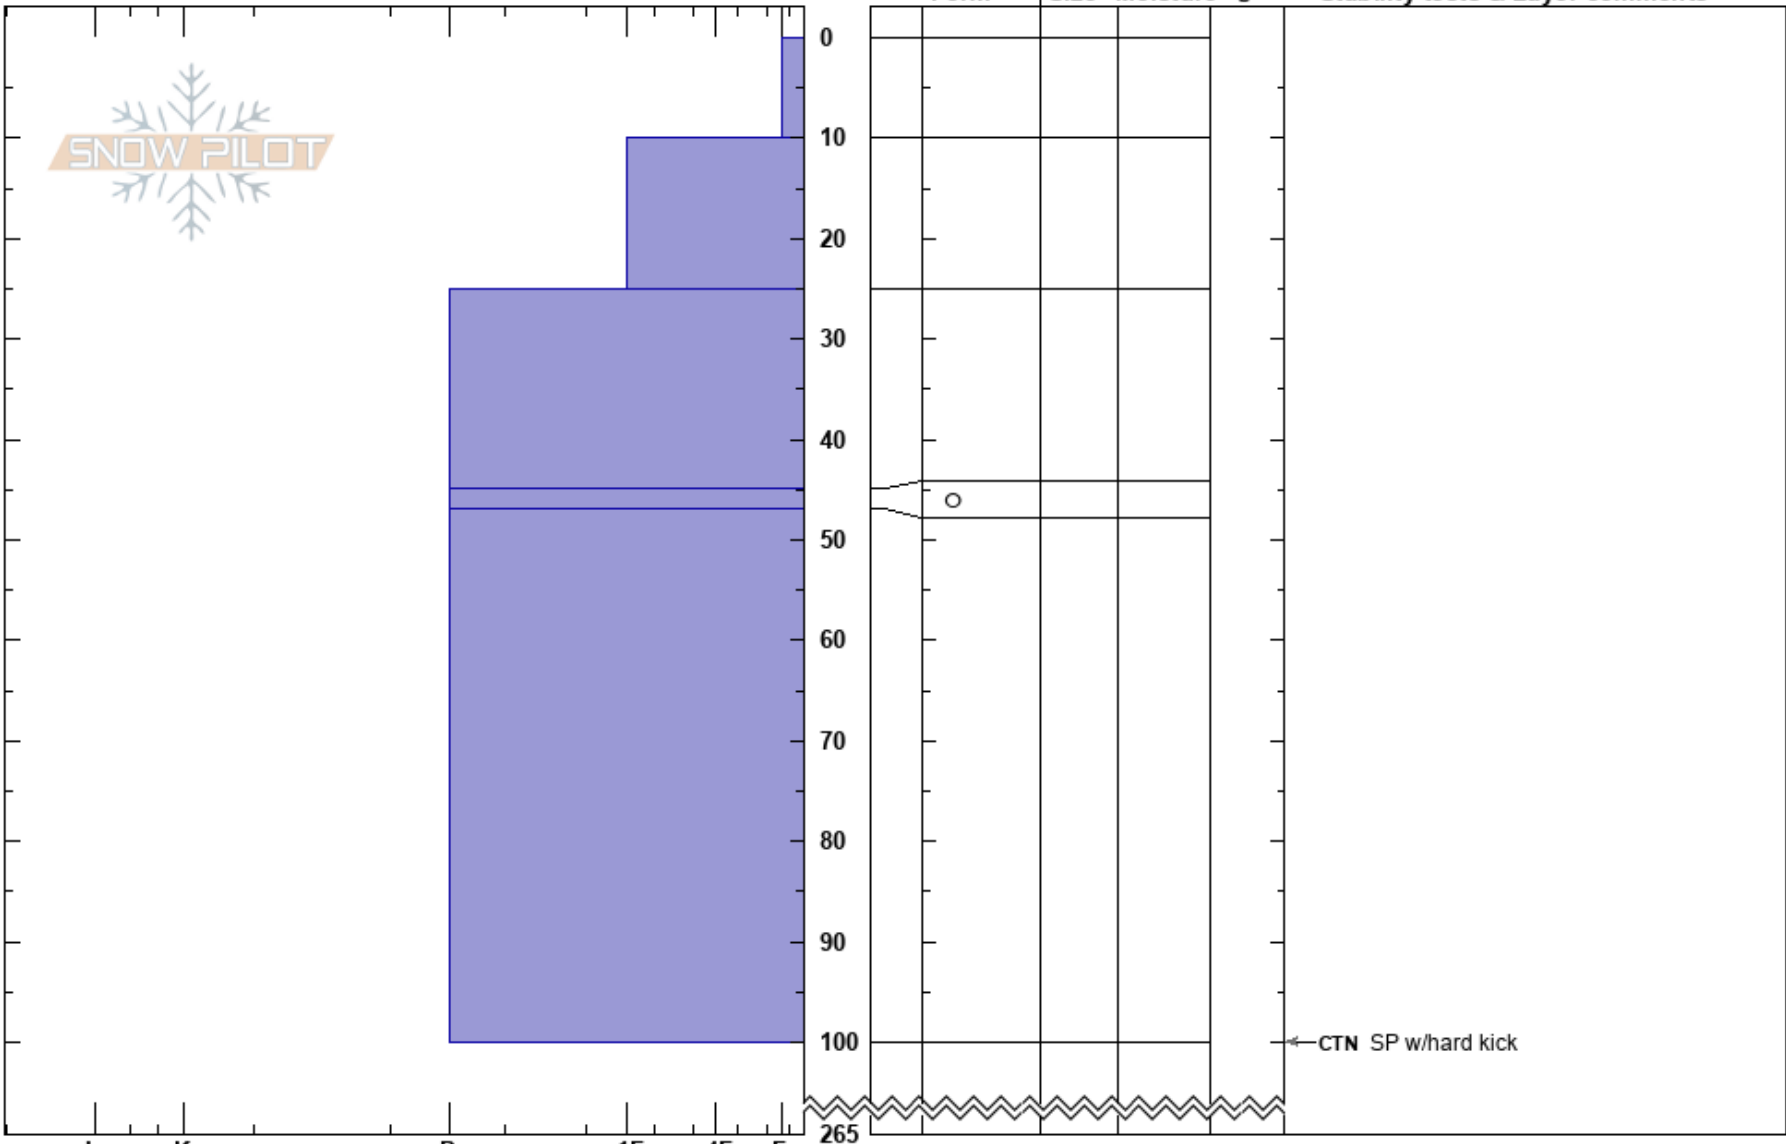

Chicago/Mitre Shoulder
 Coast Mountains
 BC
 Elevation: 1575 m
 Aspect: W
 Specifics:

Last Frontier Heliskiing
 21/02/2022 - 13:00
 Co-ord:
 Slope Angle: 0°
 Wind Loading:

Stability:
 Air Temperature:
 Sky Cover:
 Precipitation:
 Wind:

HS:265
 Layer Notes:
 45-47cm: Problematic layer

Notes: