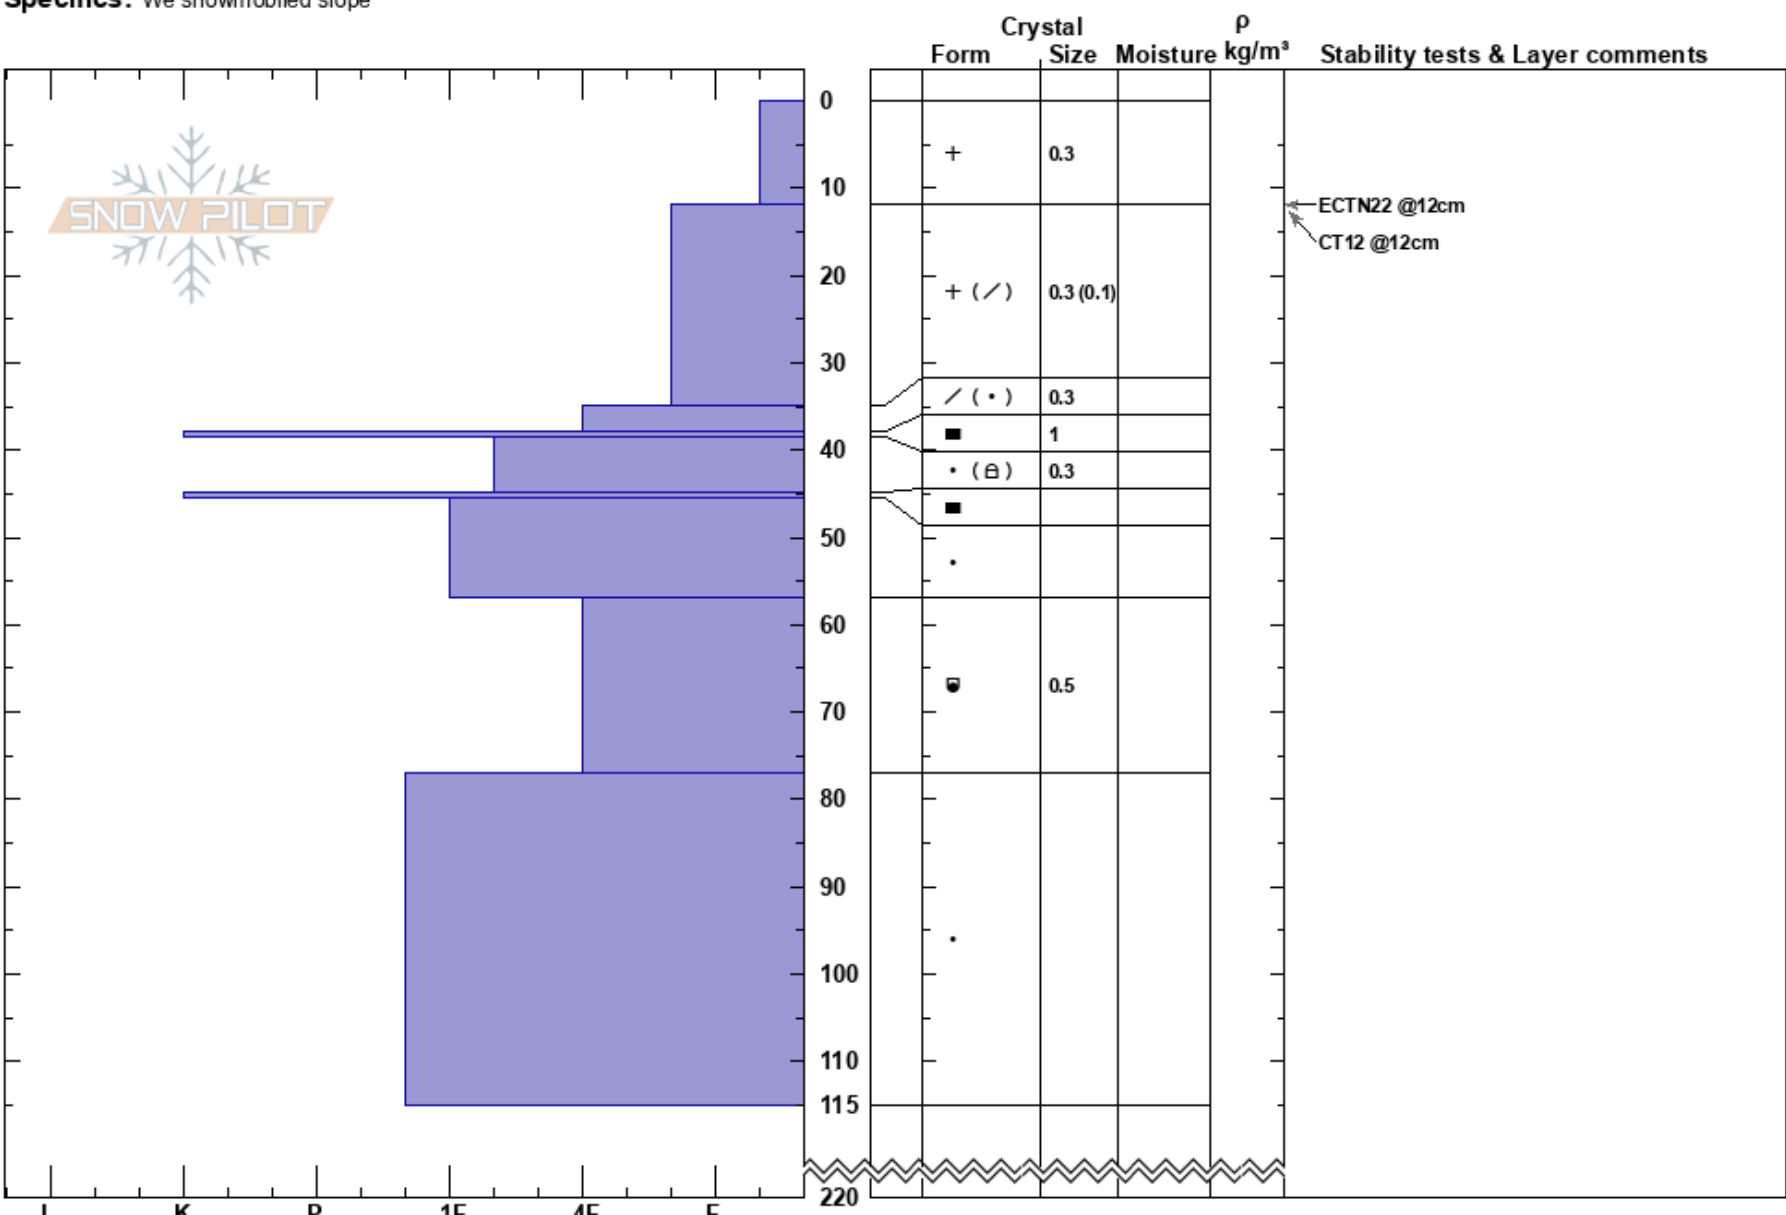

Lake Elsina
 Missions
 MT
 Elevation: 6933 ft
 Aspect: 40°
 Specifics: We snowmobiled slope

Ryan Sorenson
 02/21/2022 - 12:00pm
 Co-ord: 47.24401N, -113.72592W
 Slope Angle: 35°
 Wind Loading: no

Stability: Good HS:220
 Air Temperature: -20°C PF: 48 0-12cm: Problematic layer
 Sky Cover: BKN
 Precipitation: S-1
 Wind: SE Light Breeze