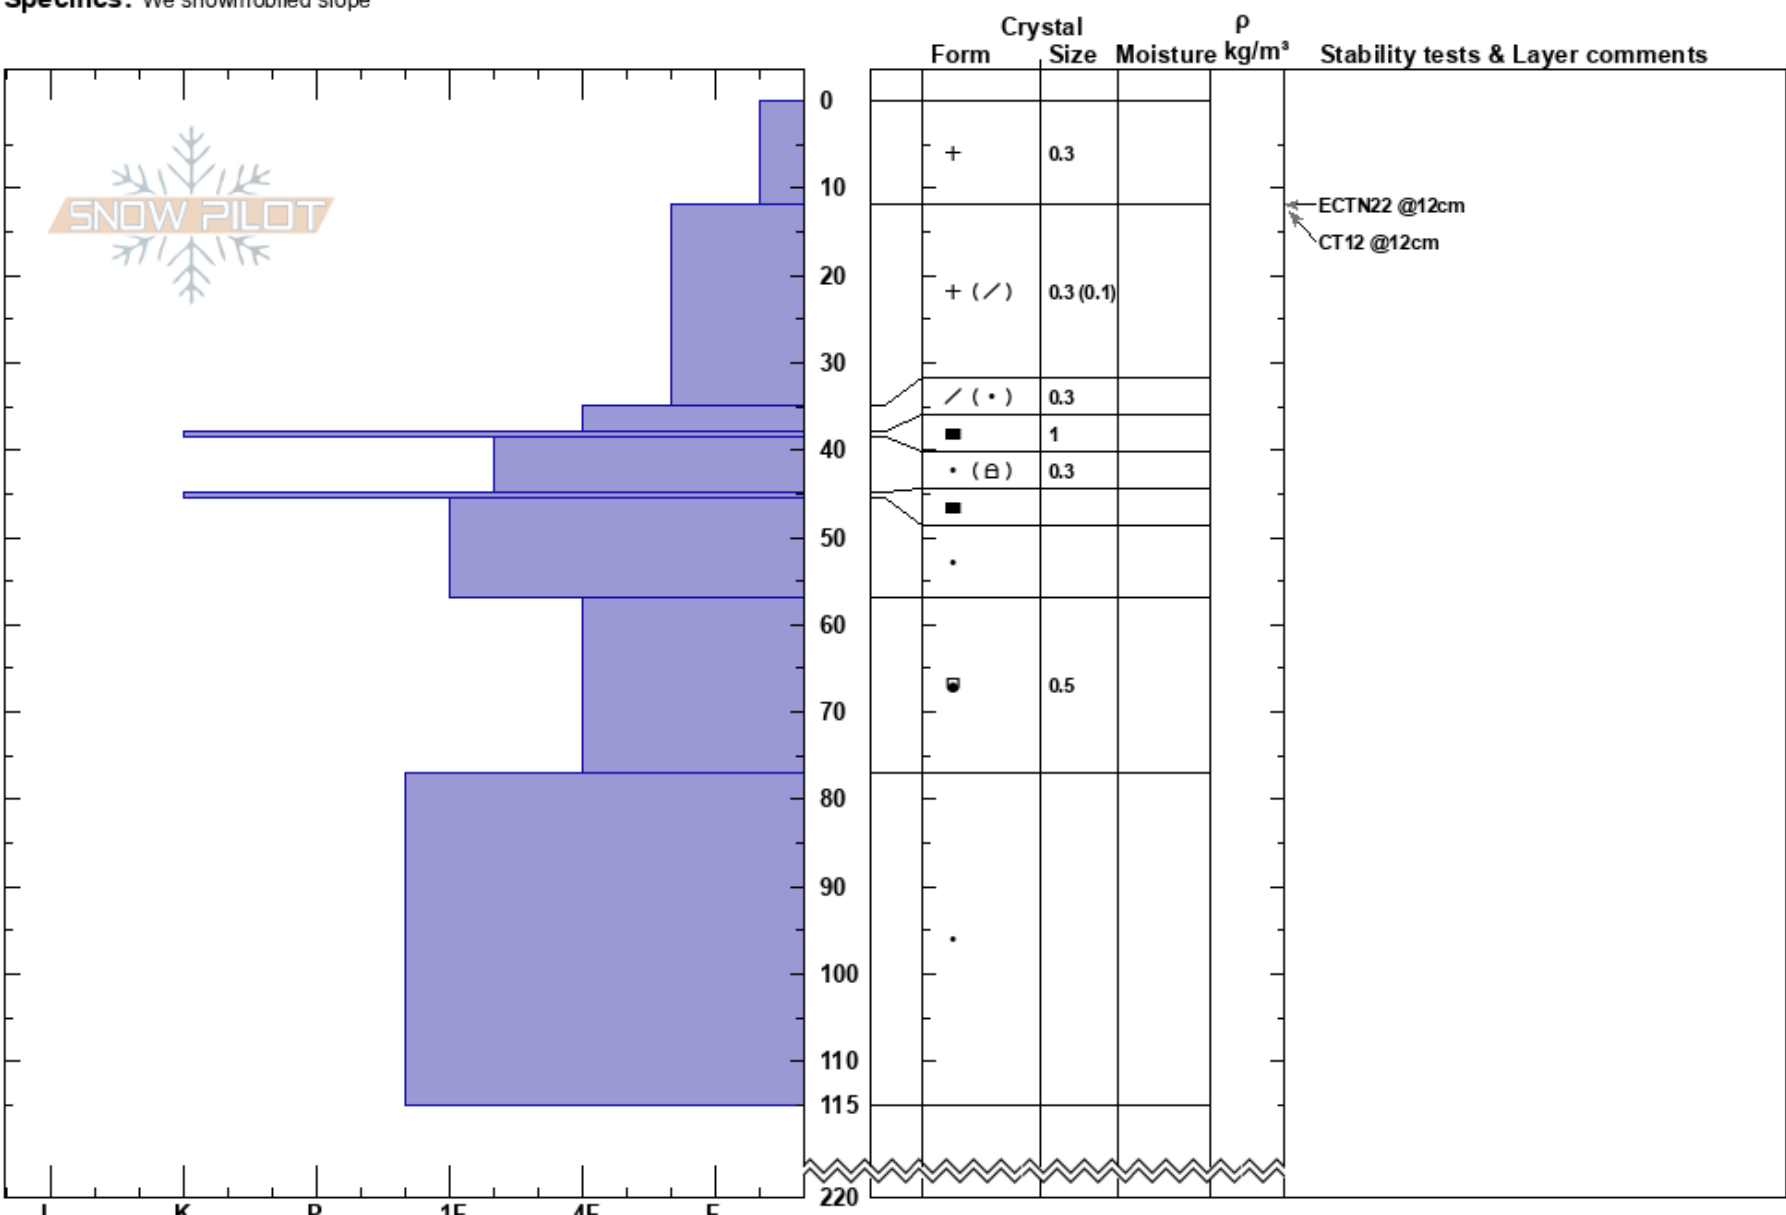

Lake Elsina  
 Missions  
 MT  
 Elevation: 6933 ft  
 Aspect: 40°  
 Specifics: We snowmobiled slope

Ryan Sorenson  
 02/21/2022 - 12:00pm  
 Co-ord: 47.24401N, -113.72592W  
 Slope Angle: 35°  
 Wind Loading: no

Stability: Good HS:220  
 Air Temperature: -20°C PF: 48 0-12cm: Problematic layer  
 Sky Cover: BKN  
 Precipitation: S-1  
 Wind: SE Light Breeze

Notes: