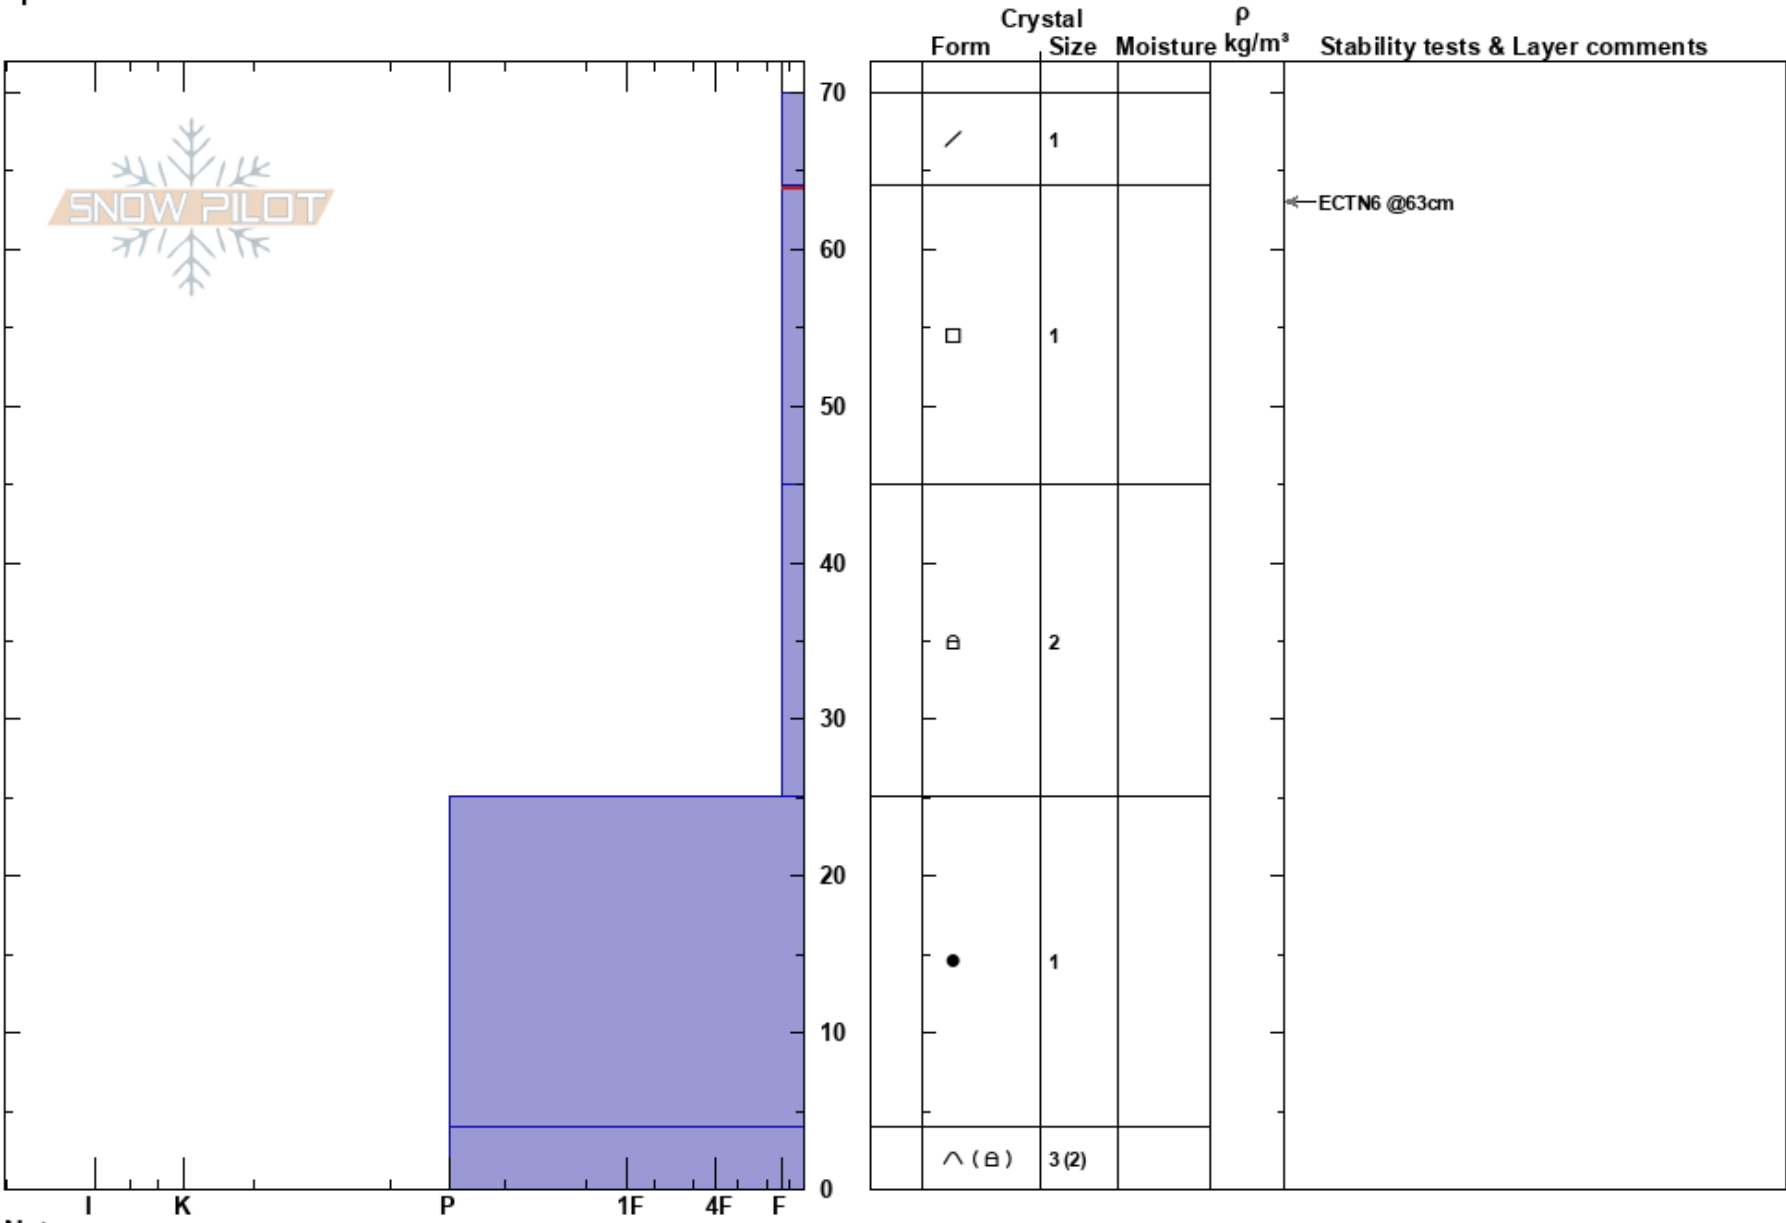

VailNarrows_NWasp
 Vail/Summit County
 CO
Elevation: 10308 ft
Aspect: 304°
Specifics:

Ron Simenhois
 02/21/2022 - 3:25pm
Co-ord: 39.57950N, -106.24741E
Slope Angle: 32°
Wind Loading: no

Stability: **HS:** 70
Air Temperature: -2°C **PS:** 30 64-45cm: Problematic layer
Sky Cover: BKN
Precipitation: NO
Wind: SW Light Breeze