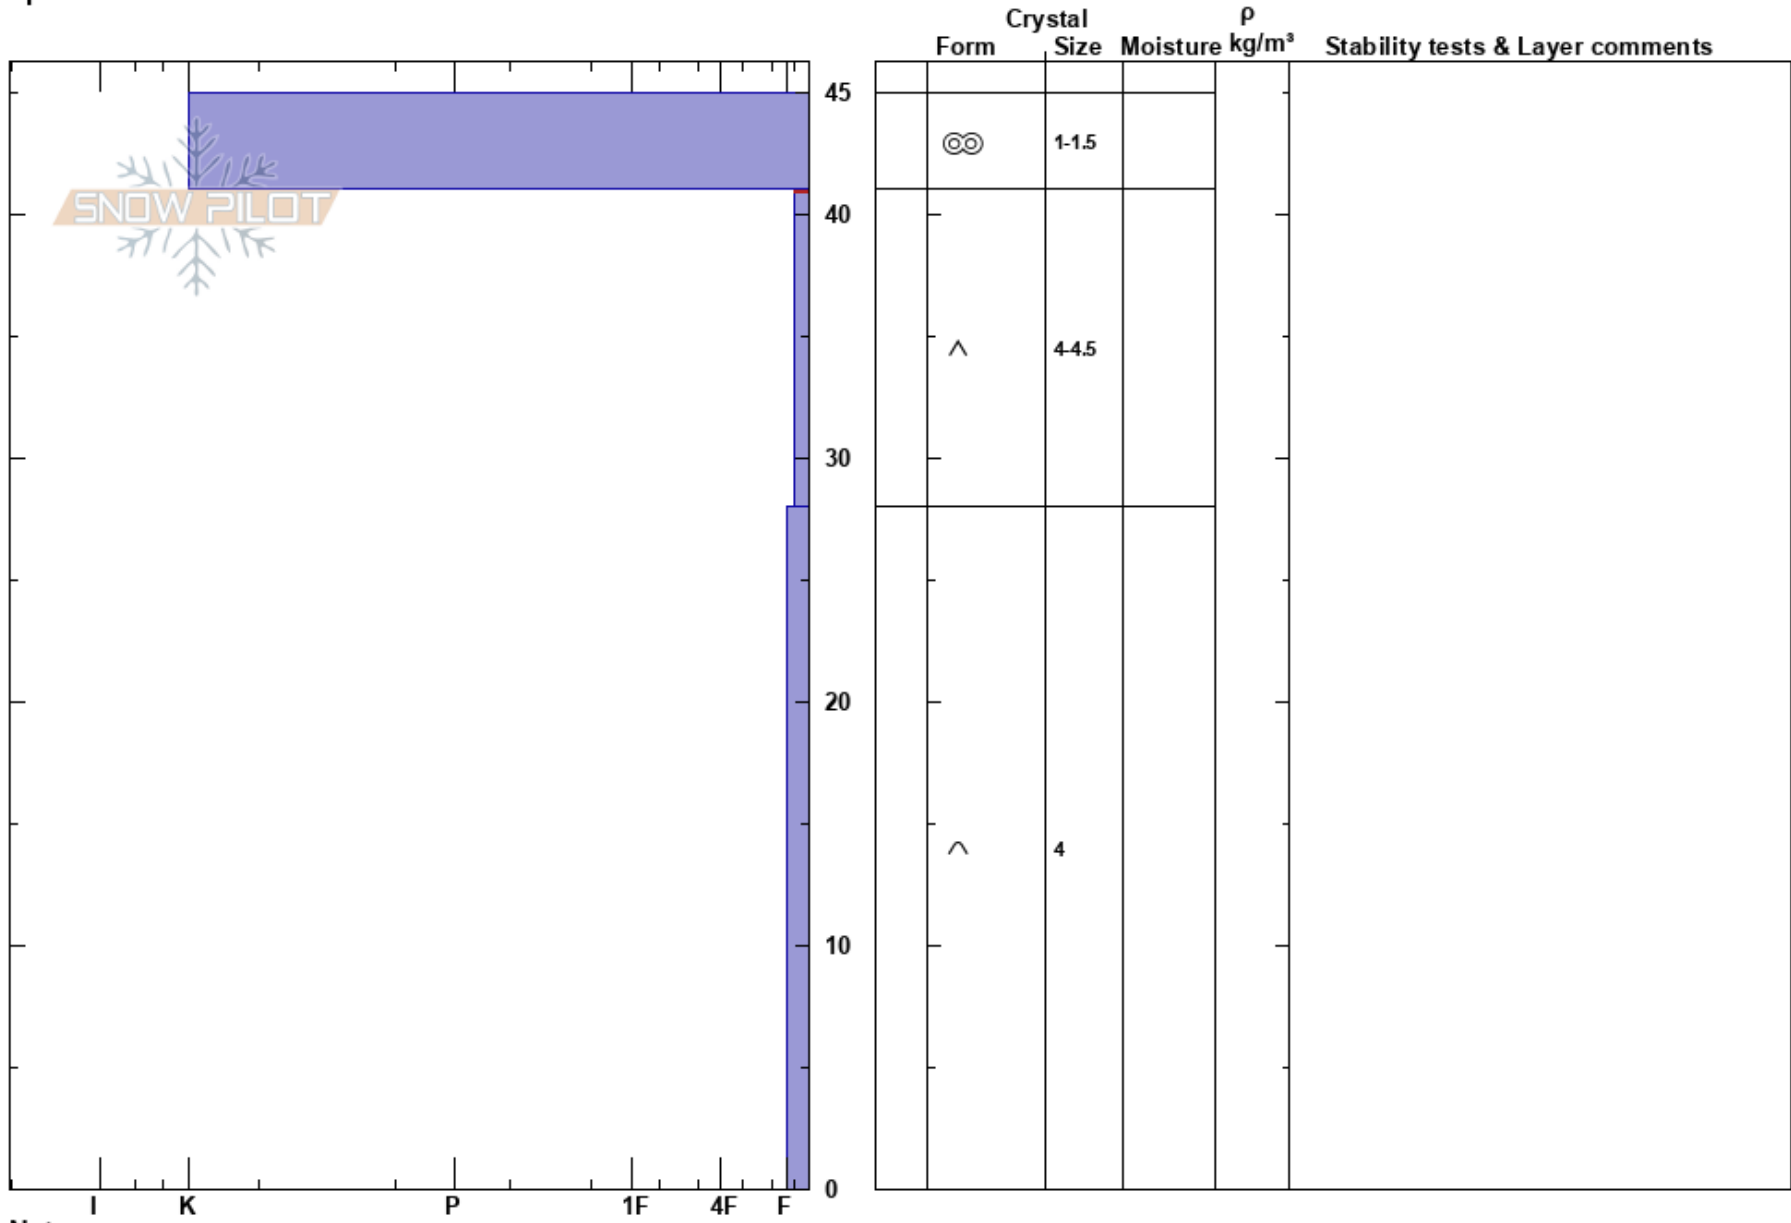

VailNarrows_Wasp
 Vail/Summit County
 CO
Elevation: 10246 ft
Aspect: 267°
Specifics:

Ron Simenhois
 02/21/2022 - 1:10pm
Co-ord: 39.57890N, -106.24775E
Slope Angle: 29°
Wind Loading: no

Stability: **HS:**45 **Layer Notes:**
Air Temperature: -2°C **PS:** 15 41-28cm: Problematic layer
Sky Cover: BKN
Precipitation: NO
Wind: SW Light Breeze