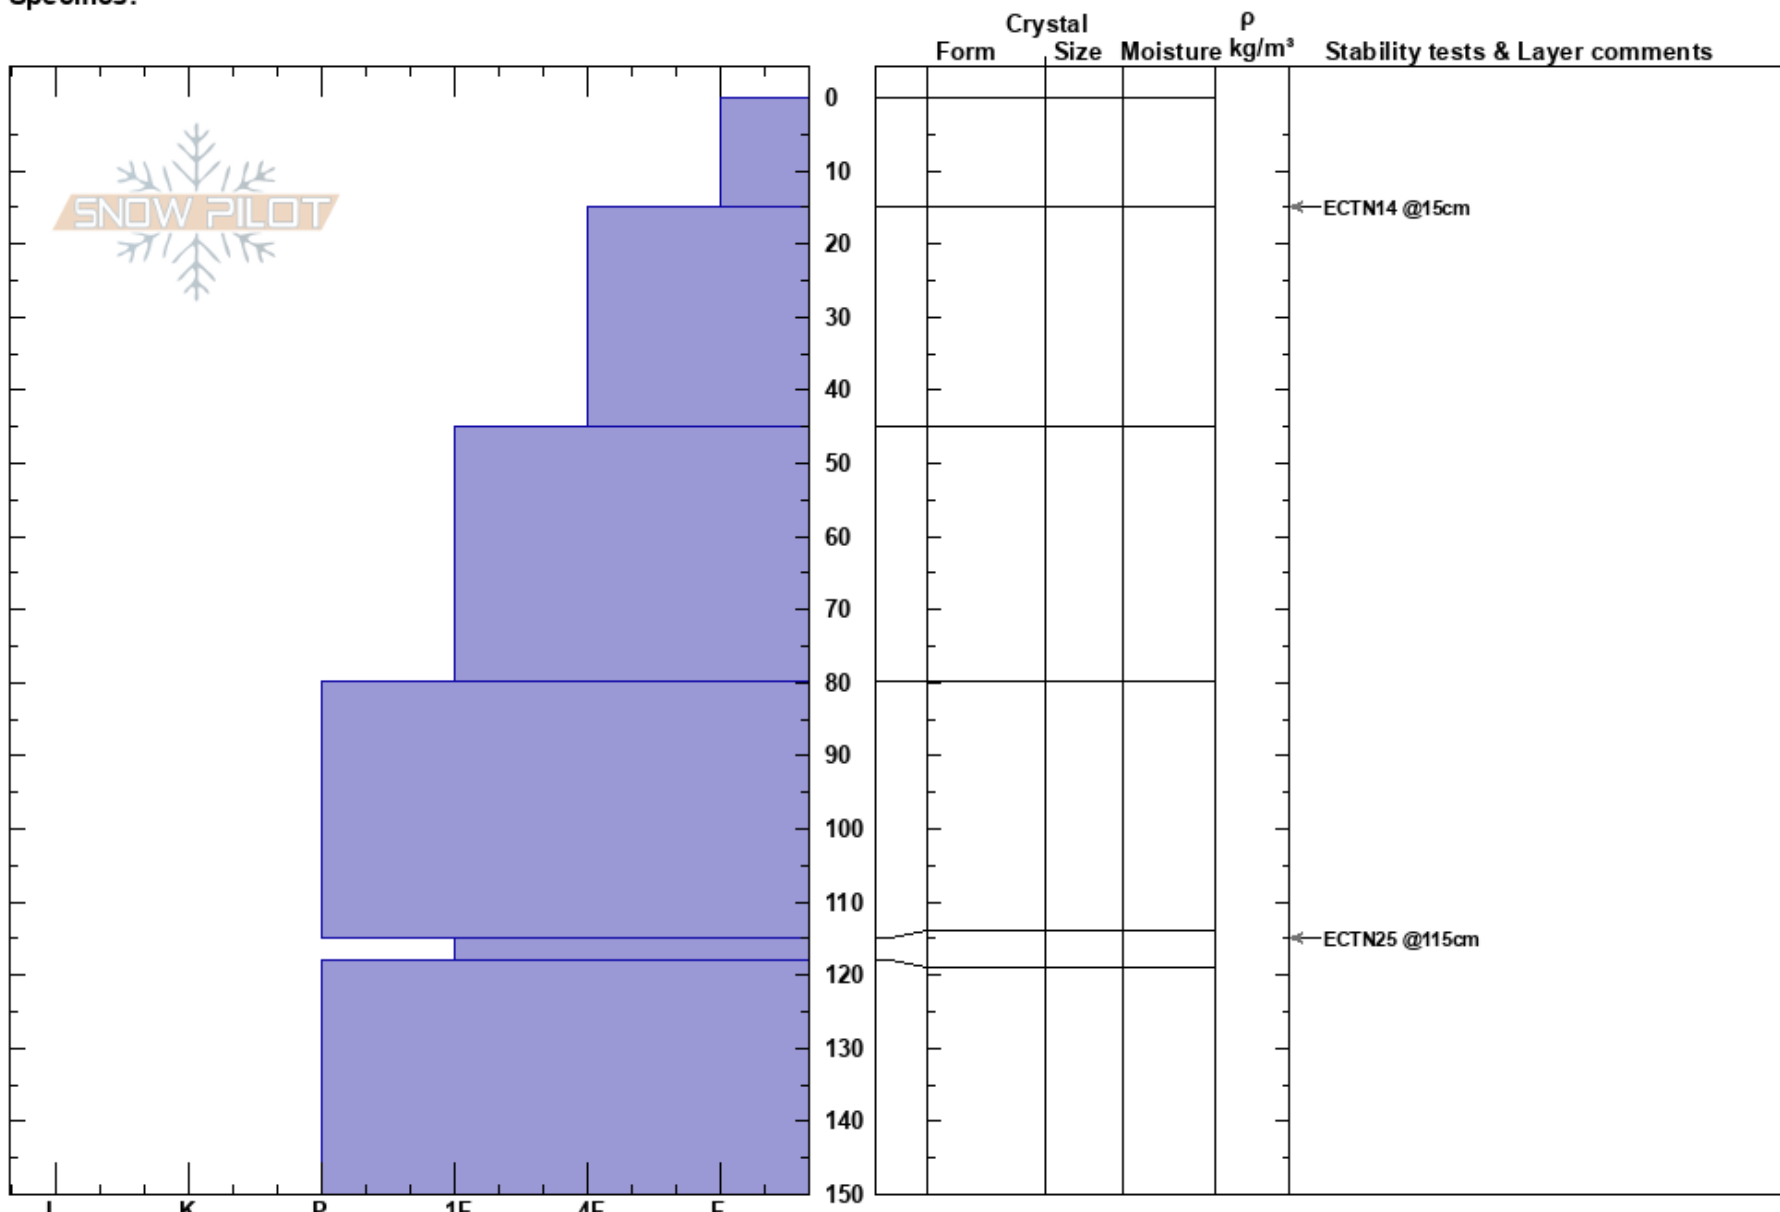

Chick Flicks  
 Chugach Range  
 AK  
 Elevation: 5164 ft  
 Aspect: W  
 Specifics:

Damian Jackson  
 02/20/2022 - 11:40am  
 Co-ord: 60.90258N, -145.24713W  
 Slope Angle: 24°  
 Wind Loading:

Stability:  
 Air Temperature:  
 Sky Cover:  
 Precipitation:  
 Wind:

Layer Notes:  
 115-118cm: Problematic layer

**Notes:** Chick flicks skiers left 100' below ridgeline. Snow depth was greater than a 3m probe. Probing revealed no evidence of 24 Jan crust or Nov FC and thus a favorable structure. No propagation with ECT. Surface was decomposing powder snow on the denser side. Great skiing.