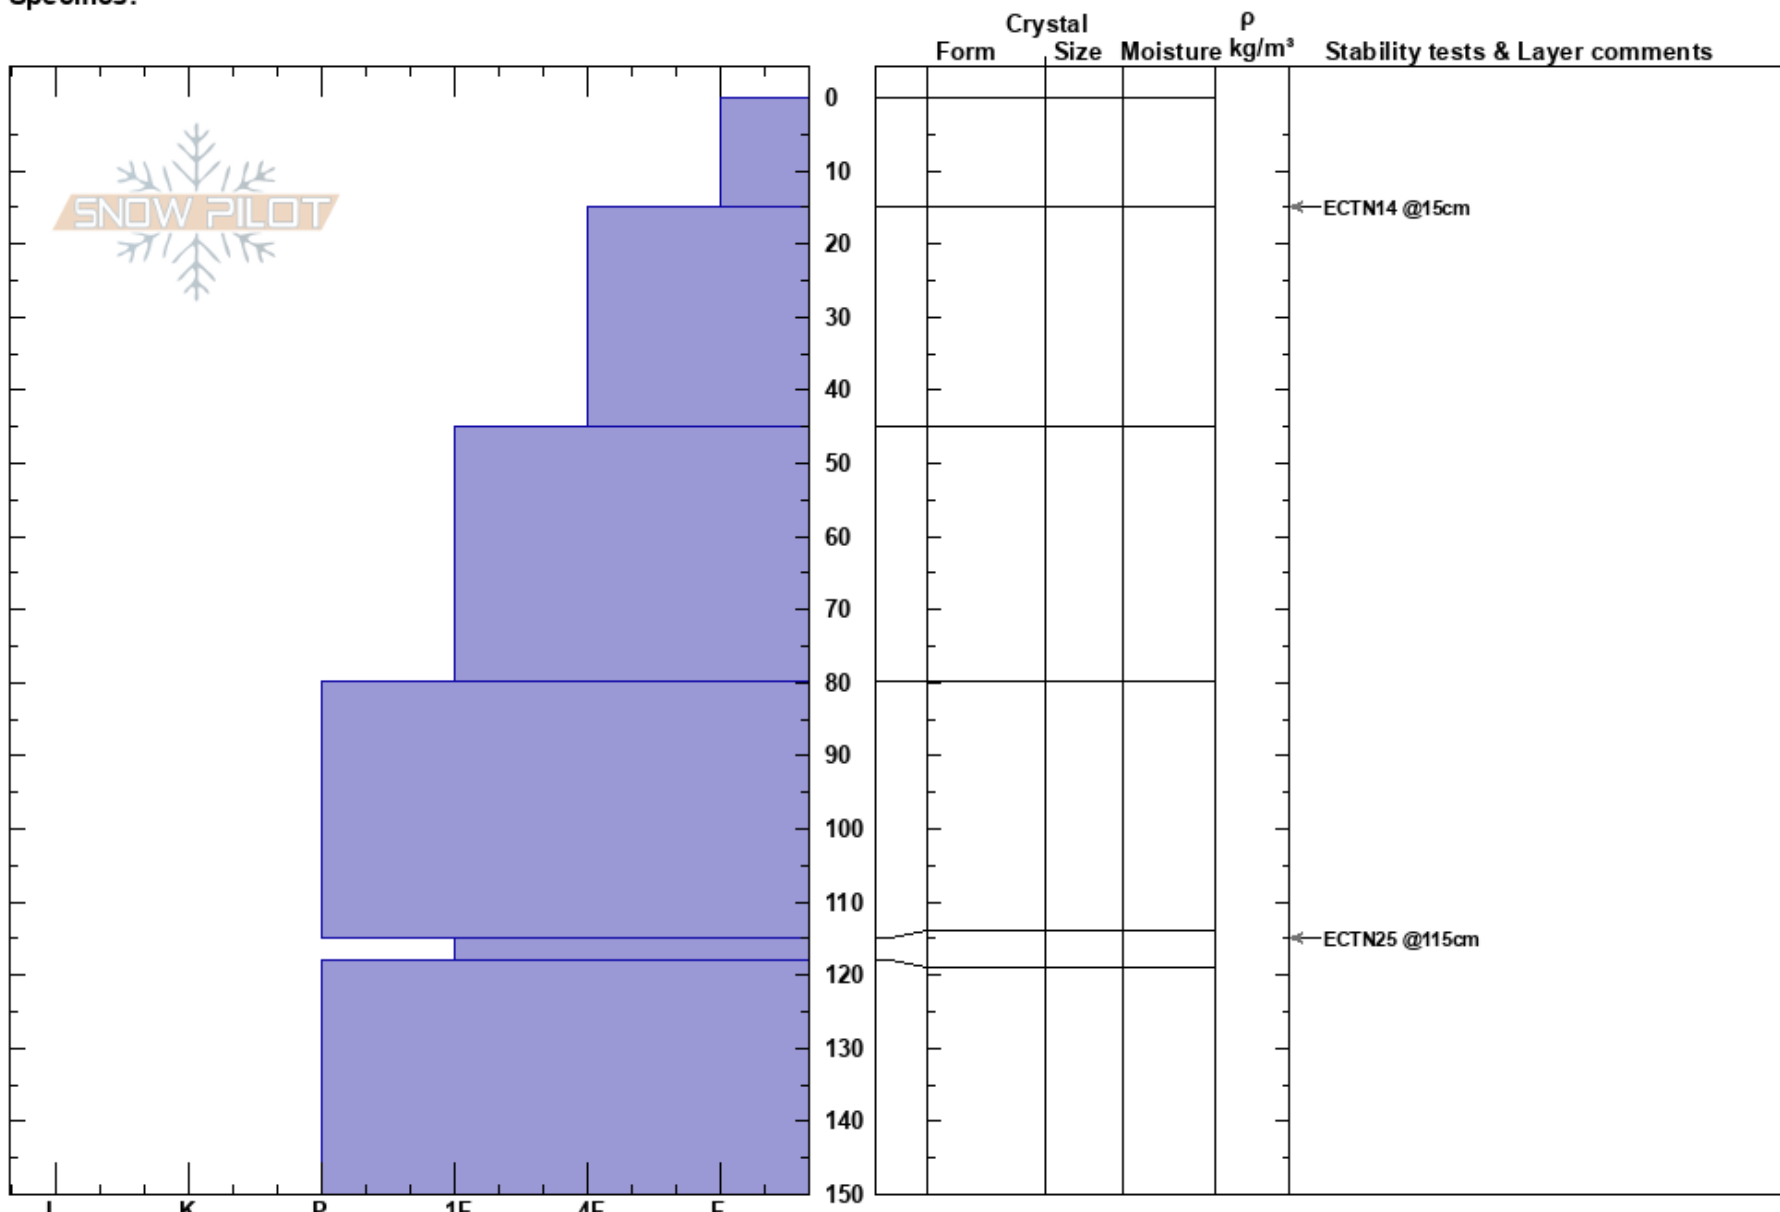

Chick Flicks
 Chugach Range
 AK
 Elevation: 5164 ft
 Aspect: W
 Specifics:

Damian Jackson
 02/20/2022 - 11:40am
 Co-ord: 60.90258N, -145.24713W
 Slope Angle: 24°
 Wind Loading:

Stability:
 Air Temperature:
 Sky Cover:
 Precipitation:
 Wind:

Layer Notes:
 115-118cm: Problematic layer

Notes: Chick flicks skiers left 100' below ridgeline. Snow depth was greater than a 3m probe. Probing revealed no evidence of 24 Jan crust or Nov FC and thus a favorable structure. No propagation with ECT. Surface was decomposing powder snow on the denser side. Great skiing.