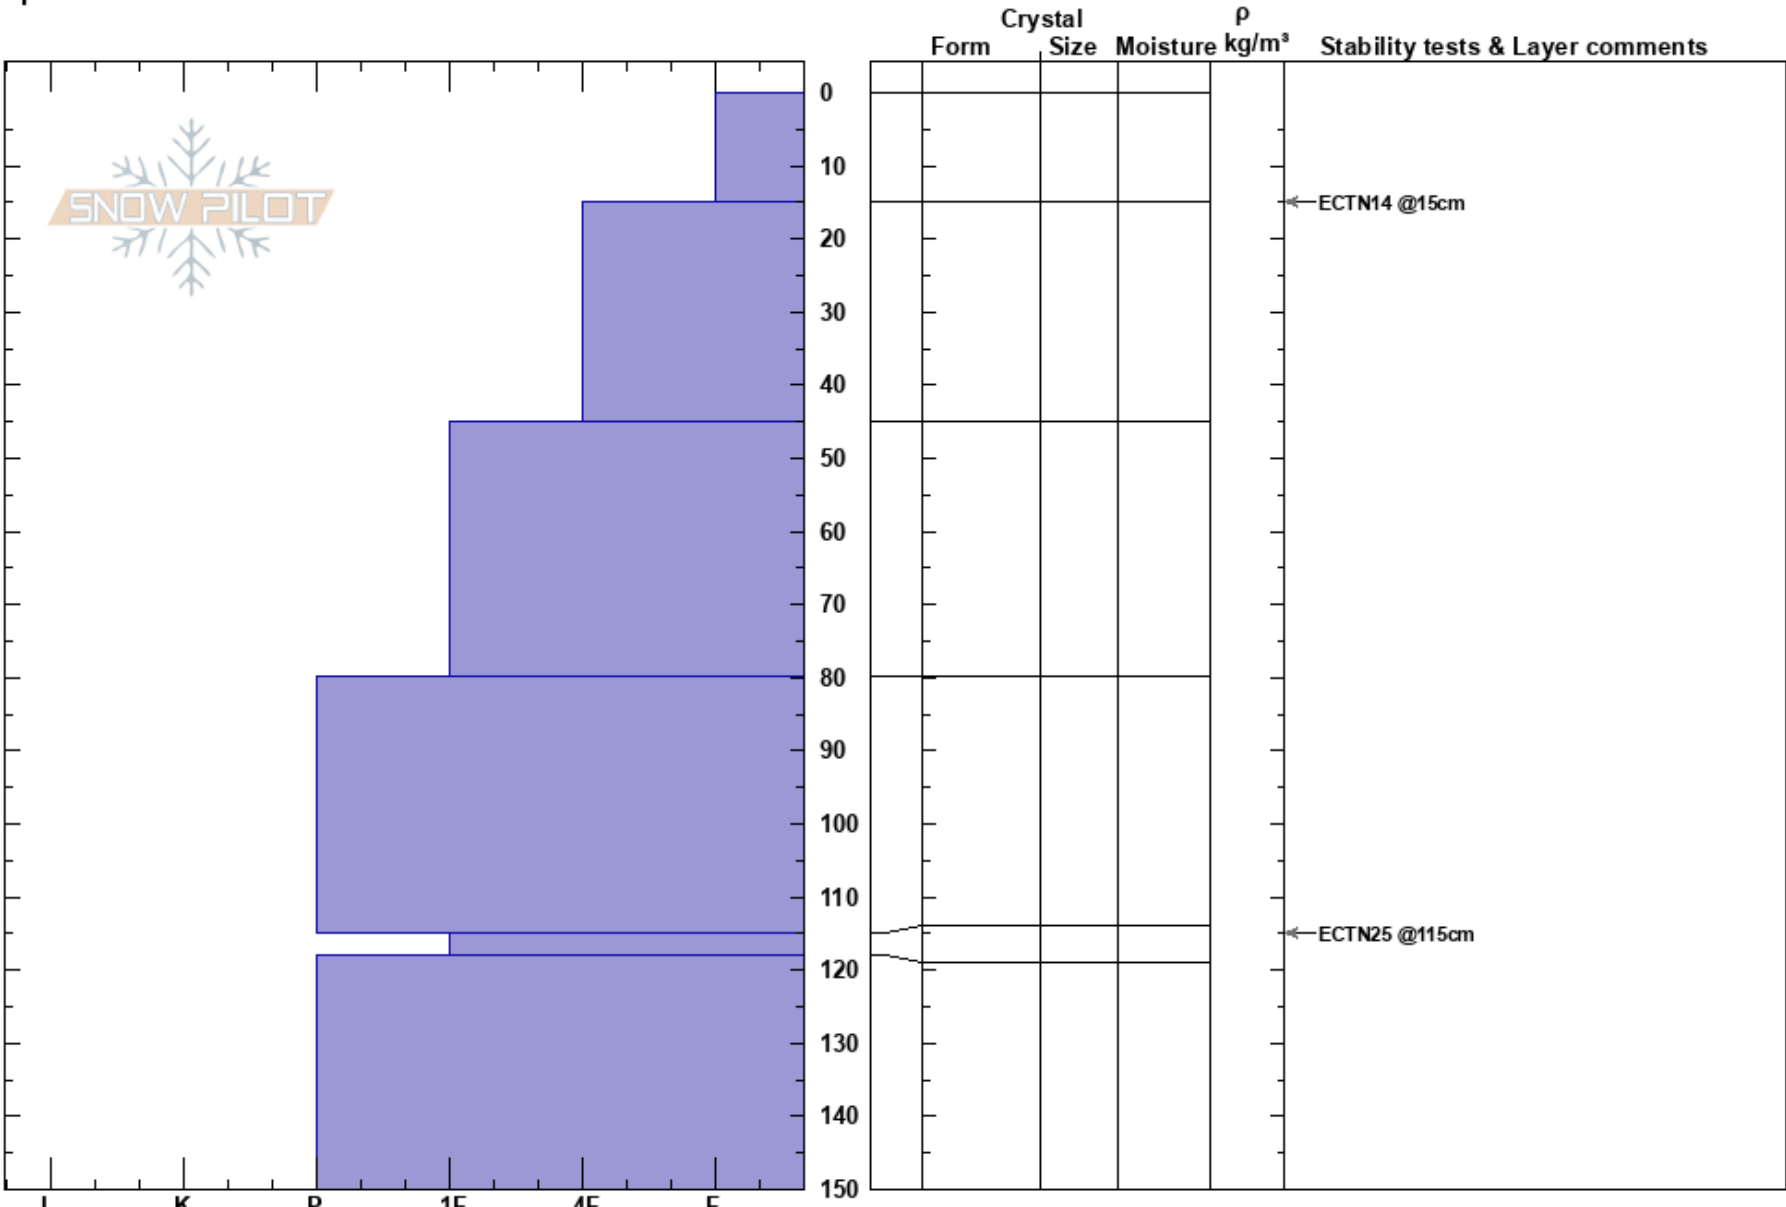

Chick Flicks
 Chugach Range
 AK
 Elevation: 5164 ft
 Aspect: W
 Specifics:

Damian Jackson
 02/20/2022 - 11:40am
 Co-ord: 60.90258N, -145.24713W
 Slope Angle: 24°
 Wind Loading:

Stability:
 Air Temperature:
 Sky Cover:
 Precipitation:
 Wind:

Layer Notes:
 115-118cm: Problematic layer

Notes: Chick flicks skiers left 100' below ridgeline. Snow depth was greater than a 3m probe. Probing revealed no evidence of 24 Jan crust or Nov FC and thus a favorable structure. No propagation with ECT. Surface was decomposing powder snow on the denser side. Great skiing.