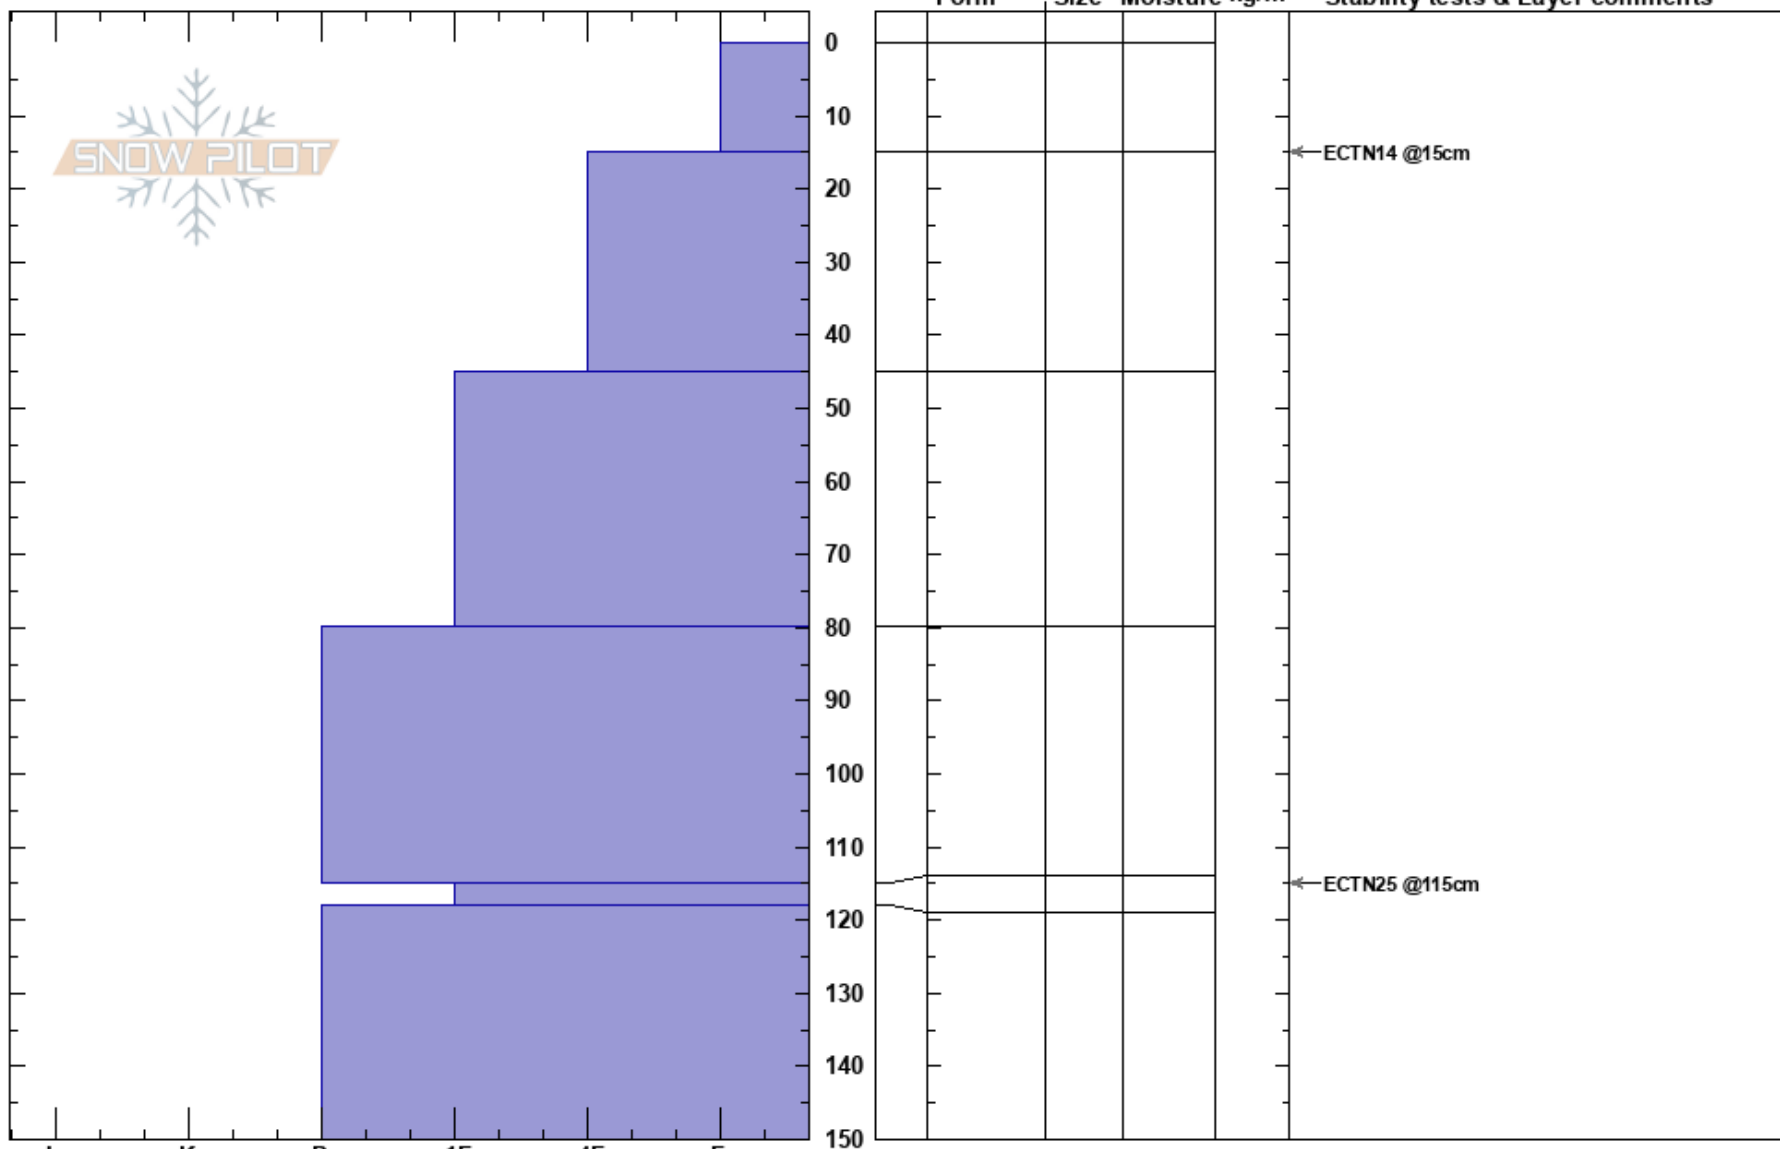

Chick Flicks
 Chugach Range
 AK
 Elevation: 5164 ft
 Aspect: W
 Specifics:

Damian Jackson
 02/20/2022 - 11:40am
 Co-ord: 60.90258N, -145.24713W
 Slope Angle: 24°
 Wind Loading:

Stability:
 Air Temperature:
 Sky Cover:
 Precipitation:
 Wind:

Layer Notes:
 115-118cm: Problematic layer

Notes: Chick flicks skiers left 100' below ridgeline. Snow depth was greater than a 3m probe. Probing revealed no evidence of 24 Jan crust or Nov FC and thus a favorable structure. No propagation with ECT. Surface was decomposing powder snow on the denser side. Great skiing.