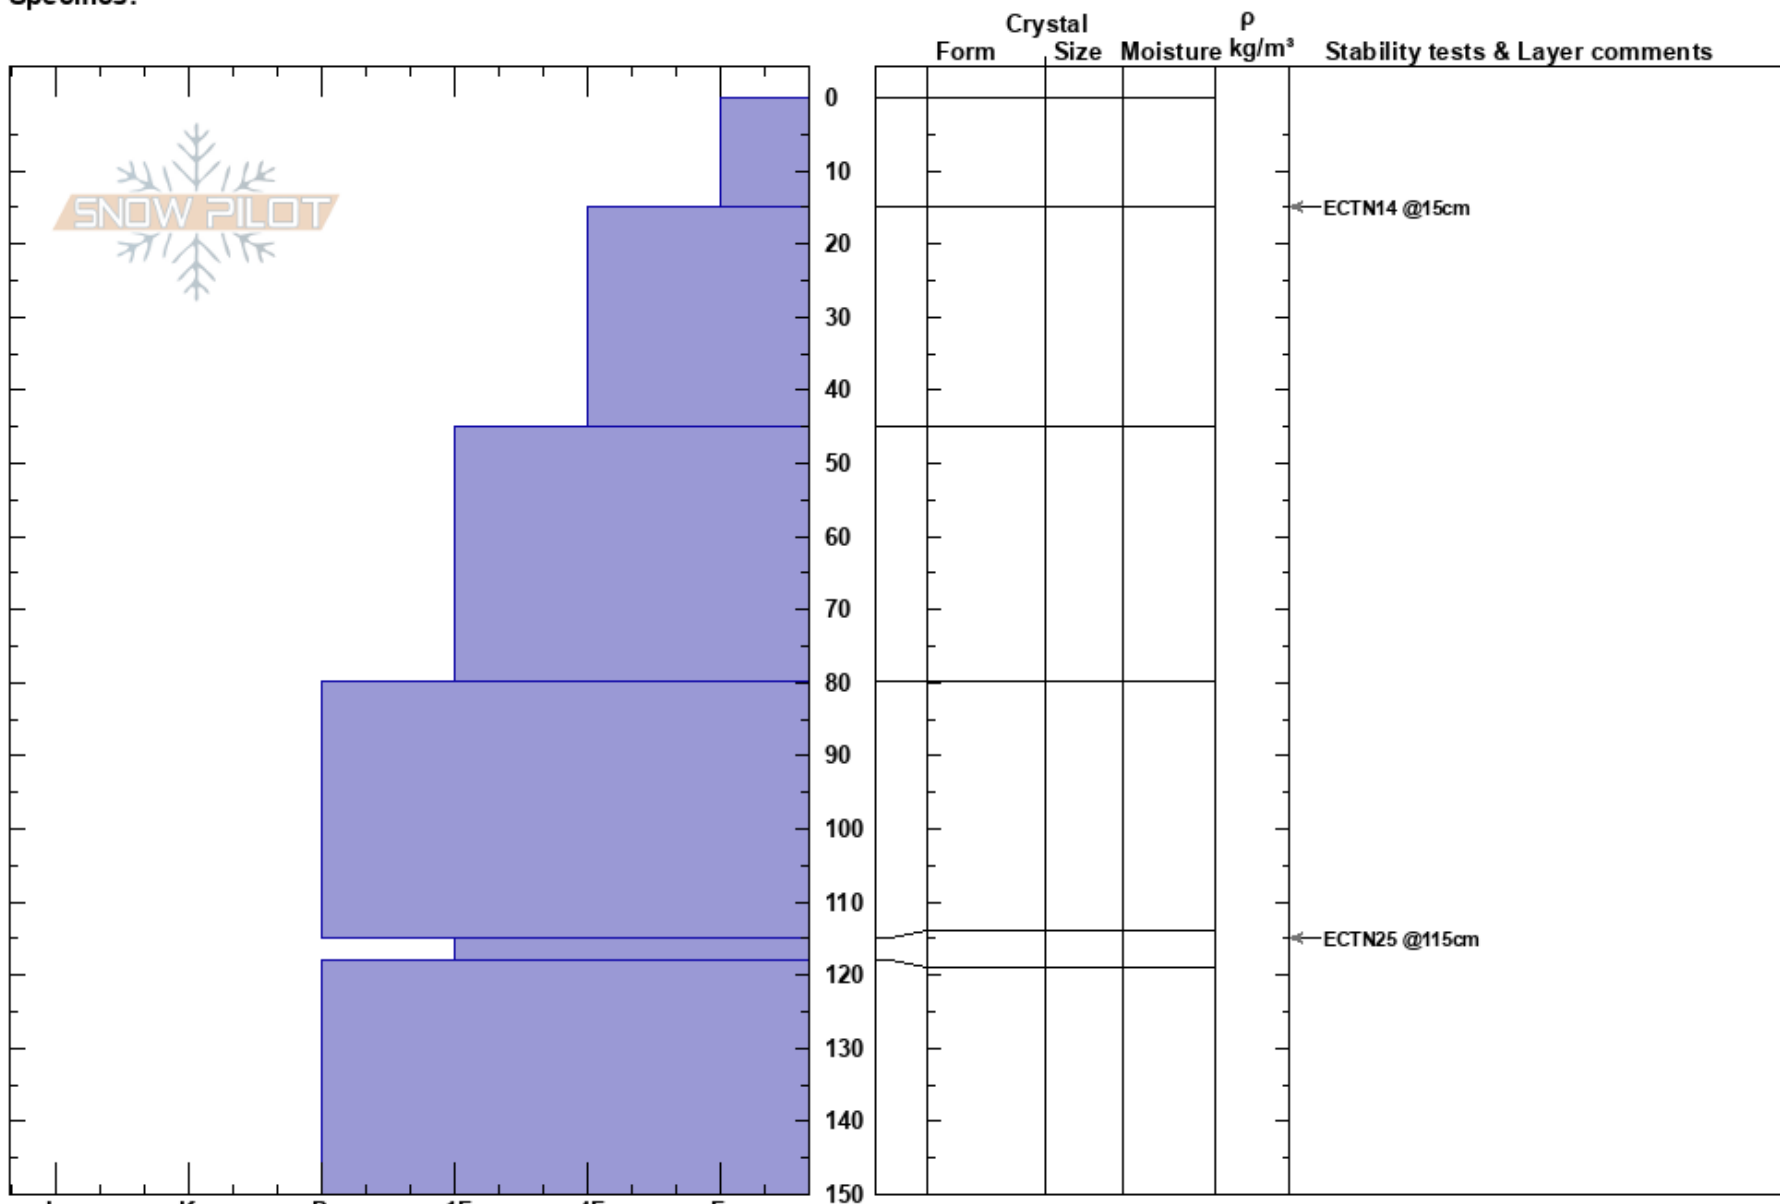

Chick Flicks  
 Chugach Range  
 AK  
 Elevation: 5164 ft  
 Aspect: W  
 Specifics:

Damian Jackson  
 02/20/2022 - 11:40am  
 Co-ord: 60.90258N, -145.24713W  
 Slope Angle: 24°  
 Wind Loading:

Stability:  
 Air Temperature:  
 Sky Cover:  
 Precipitation:  
 Wind:

Layer Notes:  
 115-118cm: Problematic layer

**Notes:** Chick flicks skiers left 100' below ridgeline. Snow depth was greater than a 3m probe. Probing revealed no evidence of 24 Jan crust or Nov FC and thus a favorable structure. No propagation with ECT. Surface was decomposing powder snow on the denser side. Great skiing.