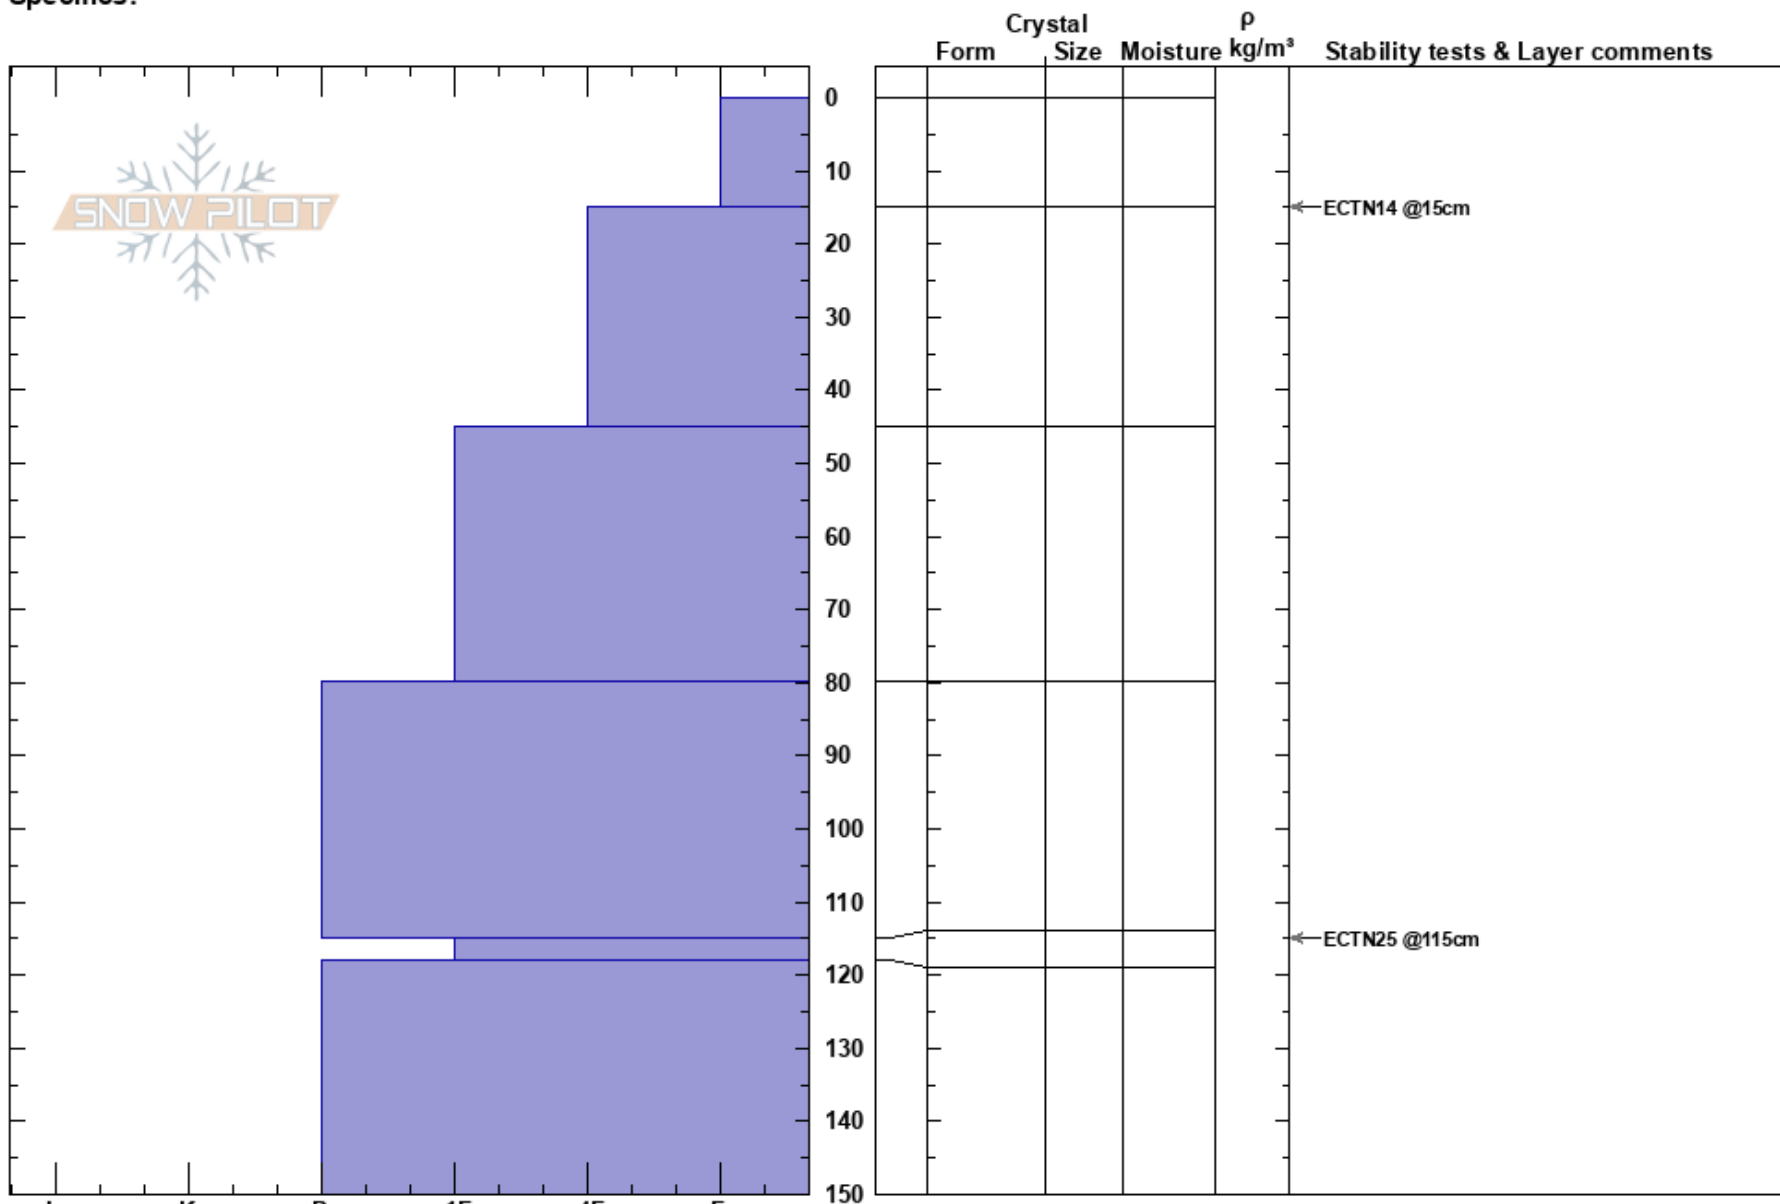

Chick Flicks
 Chugach Range
 AK
 Elevation: 5164 ft
 Aspect: W
 Specifics:

Damian Jackson
 02/20/2022 - 11:40am
 Co-ord: 60.90258N, -145.24713W
 Slope Angle: 24°
 Wind Loading:

Stability:
 Air Temperature:
 Sky Cover:
 Precipitation:
 Wind:

Layer Notes:
 115-118cm: Problematic layer

Notes: Chick flicks skiers left 100' below ridgeline. Snow depth was greater than a 3m probe. Probing revealed no evidence of 24 Jan crust or Nov FC and thus a favorable structure. No propagation with ECT. Surface was decomposing powder snow on the denser side. Great skiing.