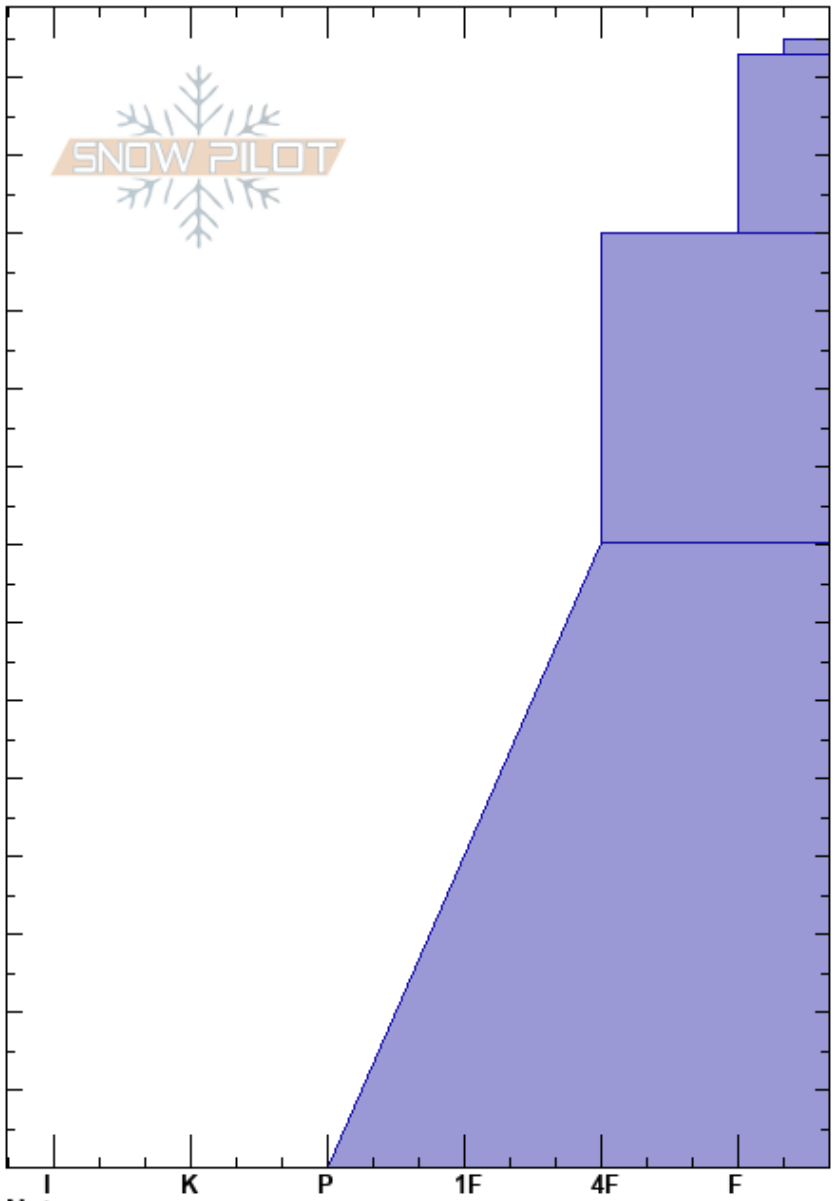

Posses socks
 Chugach Range
 AK
 Elevation: 3088 ft
 Aspect: NW
 Specifics:

Ryan Smeeding
 02/20/2022 - 10:30am
 Co-ord: 60.91429N, -148.70665W
 Slope Angle: 36°
 Wind Loading:

Stability:
 Air Temperature: 26°F
 Sky Cover: SCT
 Precipitation: NO
 Wind: Calm

PF: 40
 PS: 15 145-143cm: Problematic layer

Depth (cm)	Crystal		Moisture	ρ kg/m ³	Stability tests & Layer comments
	Form	Size			
145	V	3			
140	V	2-3			
130	+				
120					← ECTN18 @122cm BRK/non planar
100	•				
80					
40	•				

Notes: posses socks @300' above skiers left tube
 good powder w/no rime on top no drizzle layer found in middle
 difficult to break apart column after prying off!