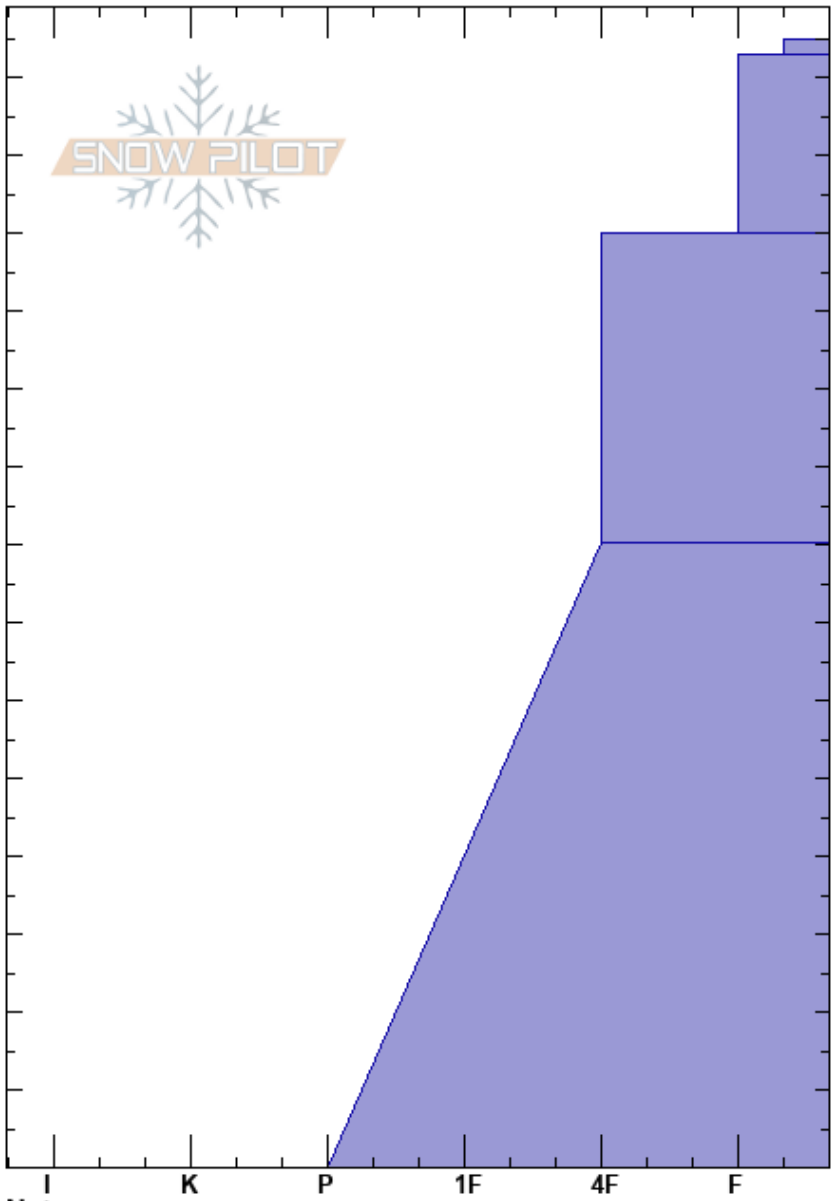

Posses socks  
 Chugach Range  
 AK  
 Elevation: 3088 ft  
 Aspect: NW  
 Specifics:

Ryan Smeeding  
 02/20/2022 - 10:30am  
 Co-ord: 60.91429N, -148.70665W  
 Slope Angle: 36°  
 Wind Loading:

Stability:  
 Air Temperature: 26°F  
 Sky Cover: SCT  
 Precipitation: NO  
 Wind: Calm

PF: 40  
 PS: 15 145-143cm: Problematic layer

Crystal Form	Crystal Size	Moisture	$\rho$ kg/m <sup>3</sup>	Stability tests & Layer comments
V	3			
V	2-3			
+				
•				
•				

← ECTN18 @122cm BRK/non planar

**Notes:** posses socks @300' above skiers left tube  
 good powder w/no rime on top no drizzle layer found in middle  
 difficult to break apart column after prying off!