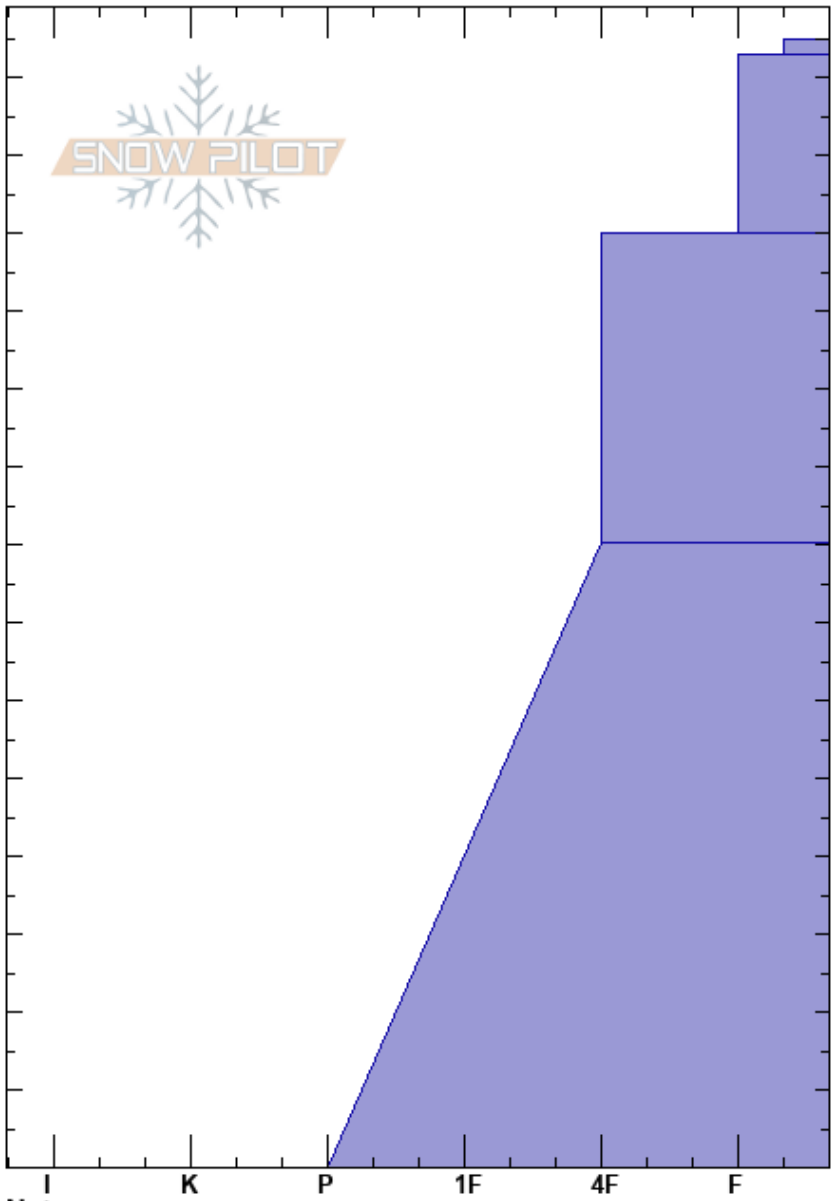

Posses socks  
 Chugach Range  
 AK  
 Elevation: 3088 ft  
 Aspect: NW  
 Specifics:

Ryan Smeeding  
 02/20/2022 - 10:30am  
 Co-ord: 60.91429N, -148.70665W  
 Slope Angle: 36°  
 Wind Loading:

Stability: **Air Temperature:** 26°F  
**Sky Cover:** SCT  
**Precipitation:** NO  
**Wind:** Calm

**PF:** 40 **Layer Notes:**  
**PS:** 15 145-143cm: Problematic layer

| Depth (cm) | Crystal |      | Moisture | $\rho$ kg/m <sup>3</sup> | Stability tests & Layer comments |
|------------|---------|------|----------|--------------------------|----------------------------------|
|            | Form    | Size |          |                          |                                  |
| 145        | V       | 3    |          |                          |                                  |
| 140        | V       | 2-3  |          |                          |                                  |
| 130        | +       |      |          |                          |                                  |
| 120        |         |      |          |                          | ← ECTN18 @122cm BRK/non planar   |
| 100        | •       |      |          |                          |                                  |
| 80         |         |      |          |                          |                                  |
| 40         | •       |      |          |                          |                                  |

**Notes:** posses socks @300' above skiers left tube  
 good powder w/no rime on top no drizzle layer found in middle  
 difficult to break apart column after prying off!