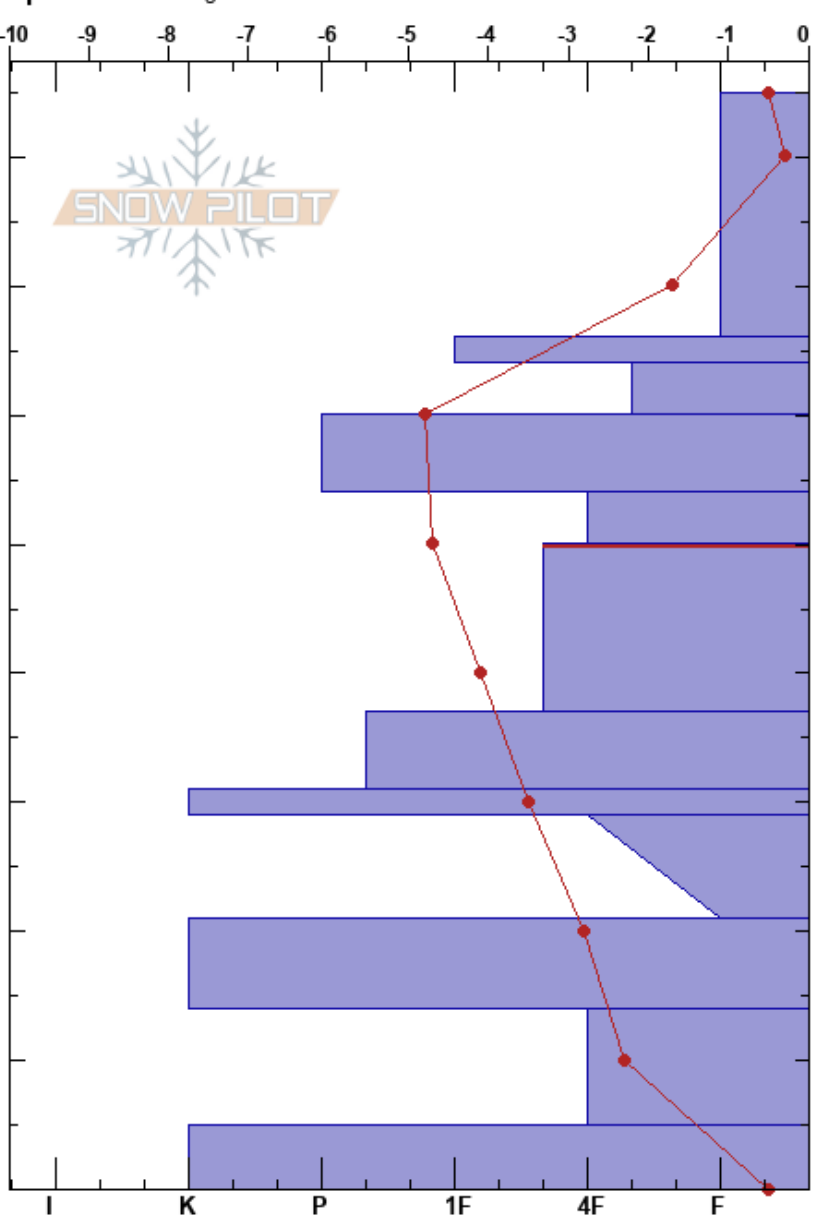

1 L Of Castle Rock A-Z  
 Madison Range-N  
 MT  
 Elevation: 9923 ft  
 Aspect: SE  
 Specifics: Pit dug in a Ski Area

Neil Laskowski  
 02/21/2022 - 1:00pm  
 Co-ord: 45.28297N, -111.44375W  
 Slope Angle: 35°  
 Wind Loading: previous

Stability: **HS:85**  
 Air Temperature: -12.2°C  
 Sky Cover: FEW  
 Precipitation: NO  
 Wind: NW Calm

Layer Notes:  
 50-37cm: Problematic layer

Form	Crystal Size	Moisture	$\rho$ kg/m <sup>3</sup>	Stability tests & Layer comments
+ ( / )	0.3			
•	0.3			← CT9, Q1 @64cm
/ ( □ )	0.3			
⊙ ⊙	0.5-1			
□	0.5			← CT11, Q2 @50cm ← ECTN12 @50cm
□	1			
■ ( □ )	3(1)			
⊙ ⊙				
^	4			
■				
^	4			
□				