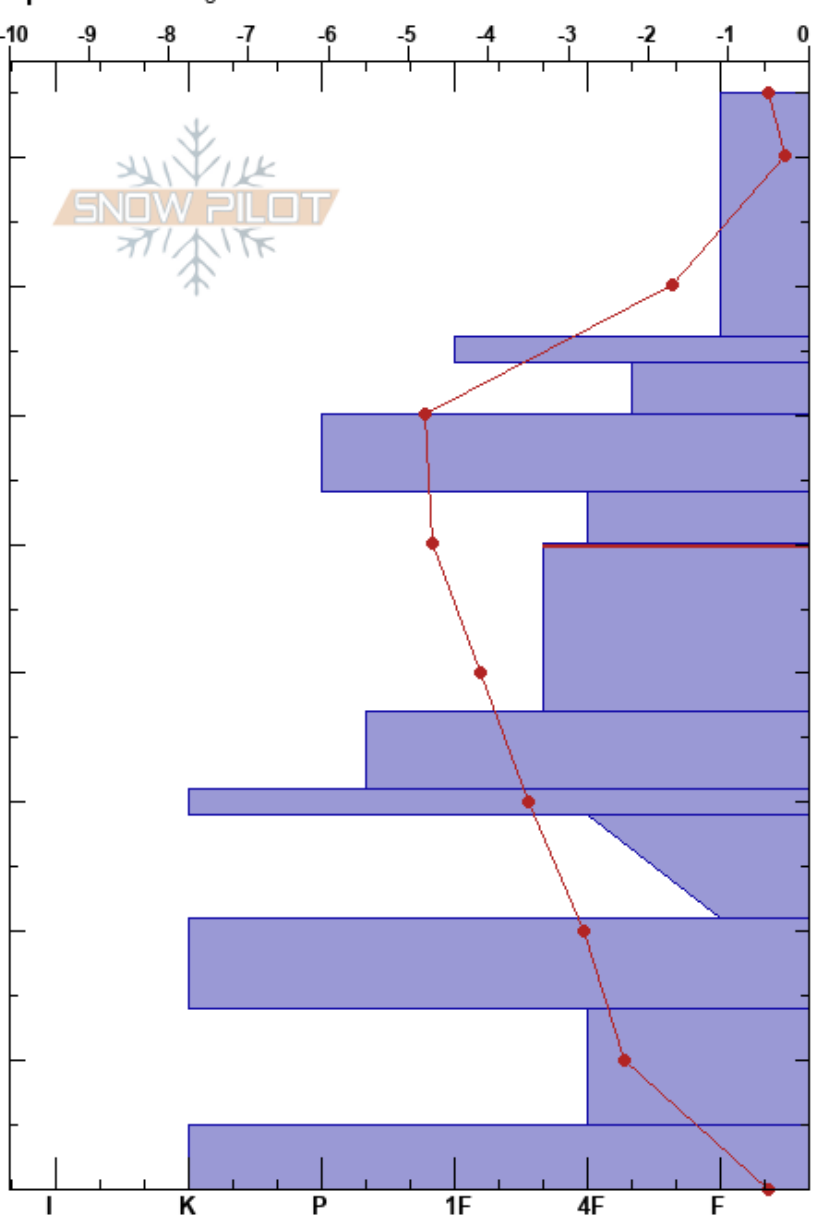

1 L Of Castle Rock A-Z
 Madison Range-N
 MT
 Elevation: 9923 ft
 Aspect: SE
 Specifics: Pit dug in a Ski Area

Neil Laskowski
 02/21/2022 - 1:00pm
 Co-ord: 45.28297N, -111.44375W
 Slope Angle: 35°
 Wind Loading: previous

Stability: **HS:85**
 Air Temperature: -12.2°C
 Sky Cover: FEW
 Precipitation: NO
 Wind: NW Calm

Layer Notes:
 50-37cm: Problematic layer

Form	Crystal Size	Moisture	ρ kg/m ³	Stability tests & Layer comments
+ (/)	0.3			
•	0.3			← CT9, Q1 @64cm
/ (□)	0.3			
⊙ ⊙	0.5-1			
□	0.5			← CT11, Q2 @50cm ← ECTN12 @50cm
□	1			
■ (□)	3(1)			
⊙ ⊙				
^	4			
■				
^	4			
□				