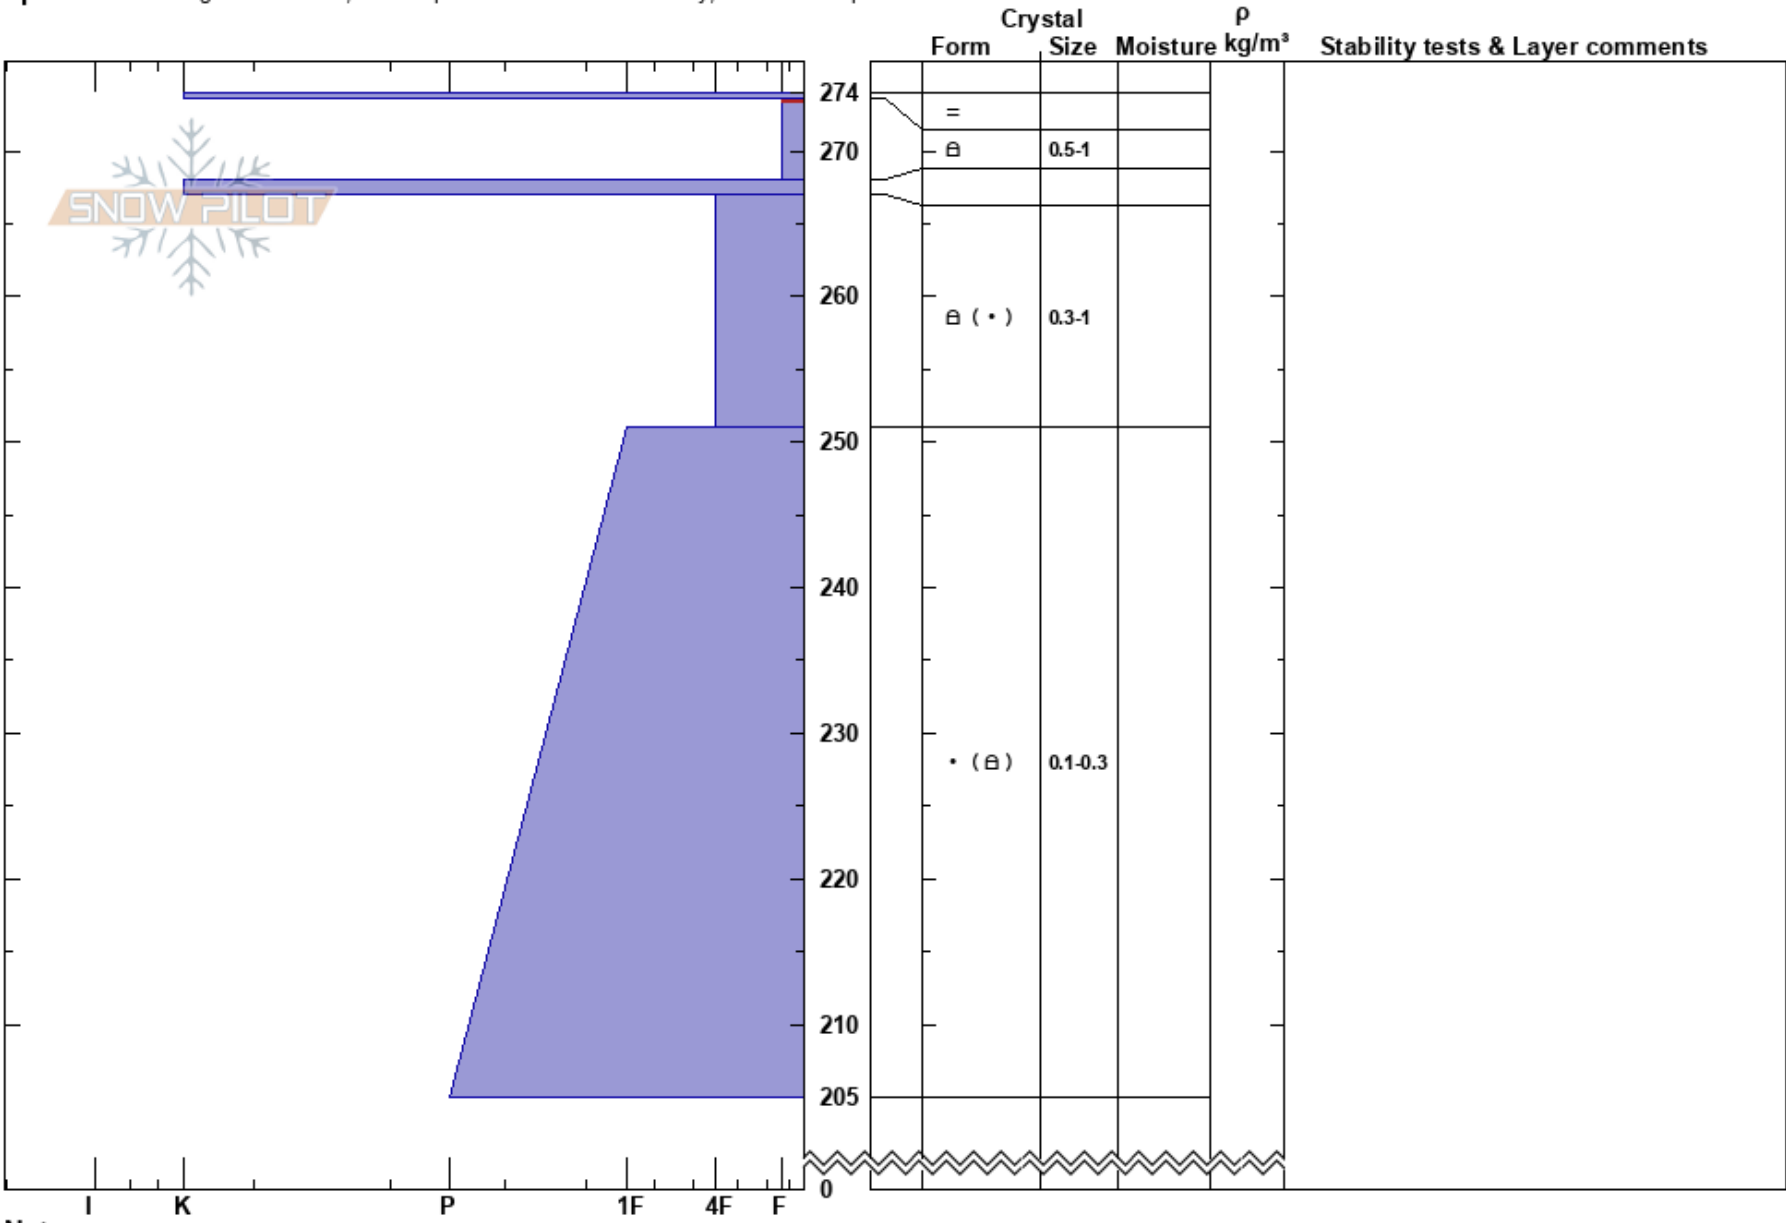

Lower Ant Farm
 Sierra Nevada
 CA
 Elevation: 7775 ft
 Aspect: 11°
 Specifics: Pit dug in a Ski Area; Pit is representative of backcountry; We skied slope

Christopher Dunbar
 02/20/2022 - 11:00am
 Co-ord: 10S 730017E 4352467N
 Slope Angle: 29°
 Wind Loading: no

Stability:
 Air Temperature:
 Sky Cover: CLR
 Precipitation: NO
 Wind: NE Light Breeze

HS:274
 PF: 5 273.5-268cm: Problematic layer
 PS: 0

Notes: