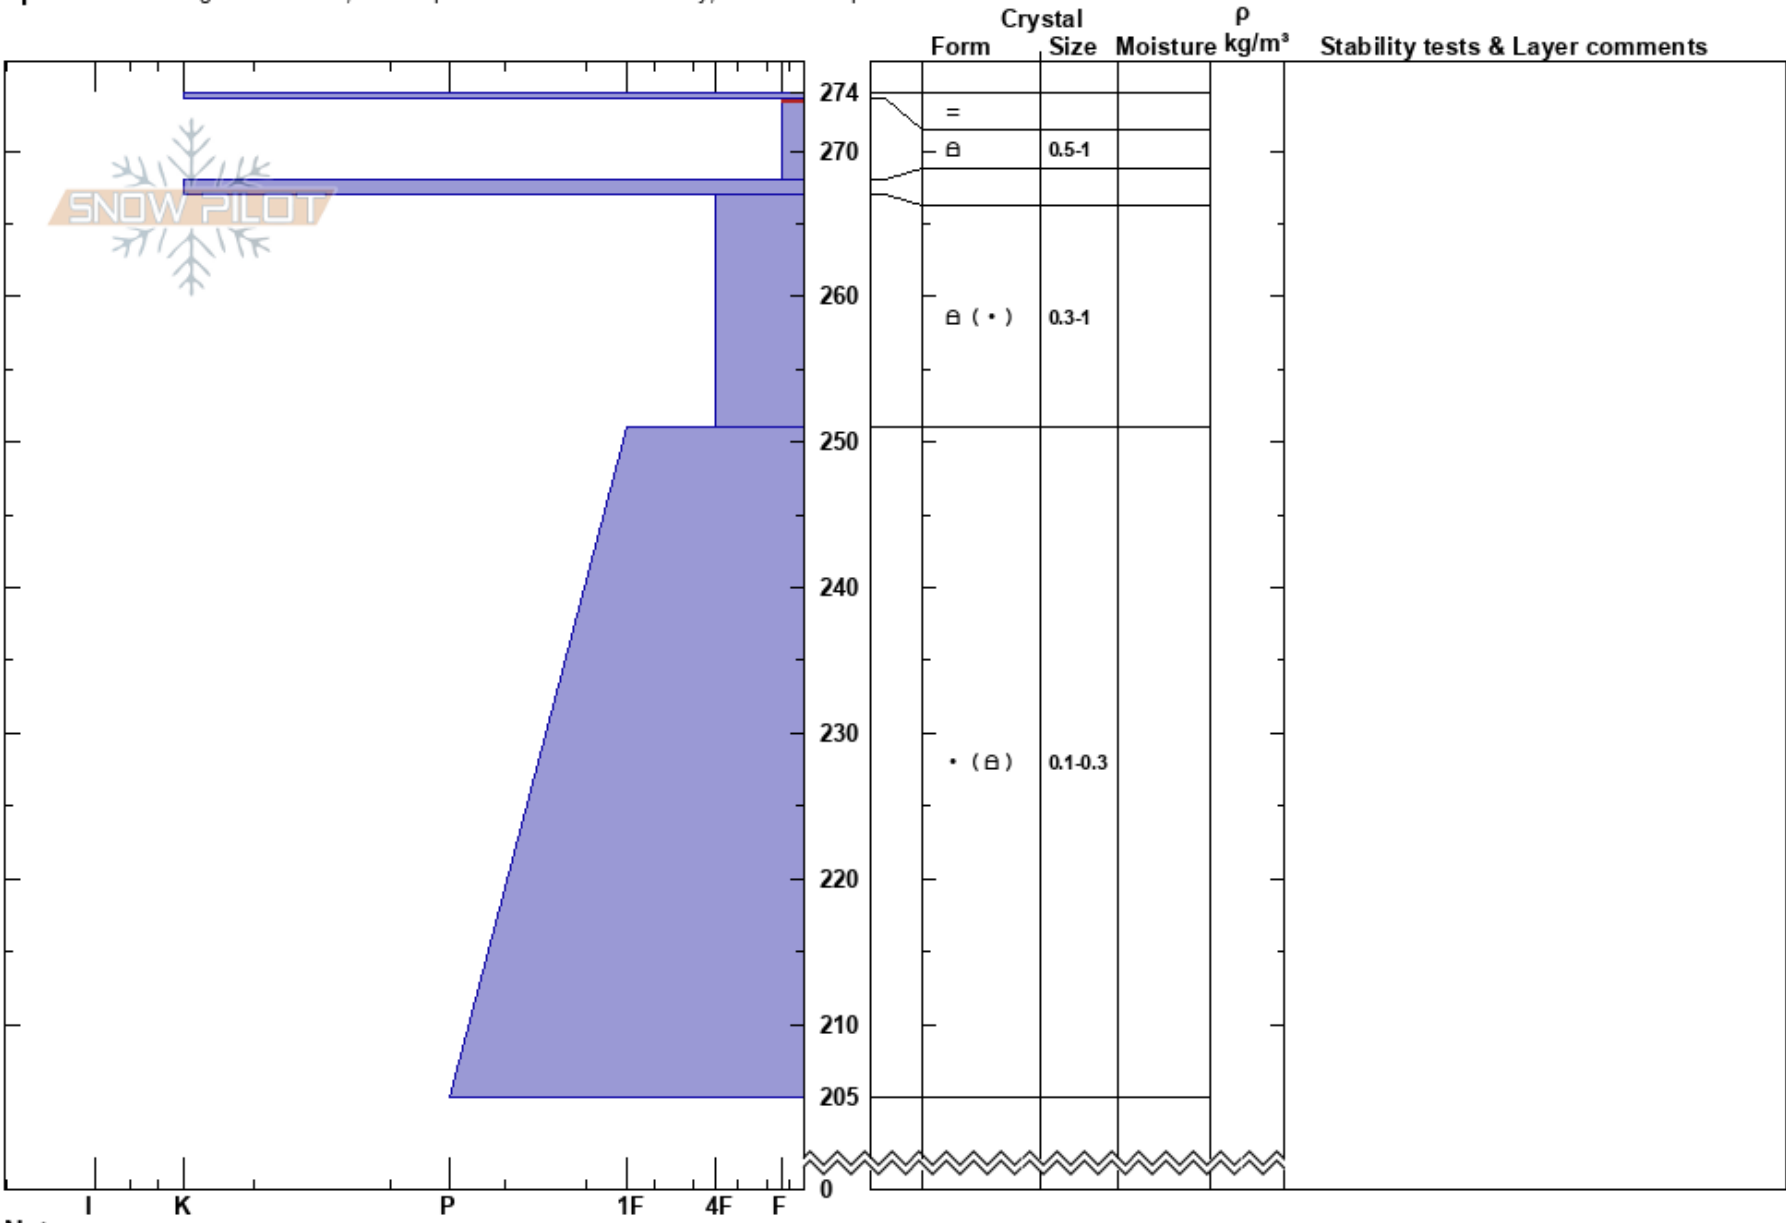

Lower Ant Farm
 Sierra Nevada
 CA
 Elevation: 7775 ft
 Aspect: 11°
 Specifics: Pit dug in a Ski Area; Pit is representative of backcountry; We skied slope

Christopher Dunbar
 02/20/2022 - 11:00am
 Co-ord: 10S 730017E 4352467N
 Slope Angle: 29°
 Wind Loading: no

Stability:
 Air Temperature:
 Sky Cover: CLR
 Precipitation: NO
 Wind: NE Light Breeze

HS:274
 PF: 5
 PS: 0
 273.5-268cm: Problematic layer

Layer Notes:

Notes: