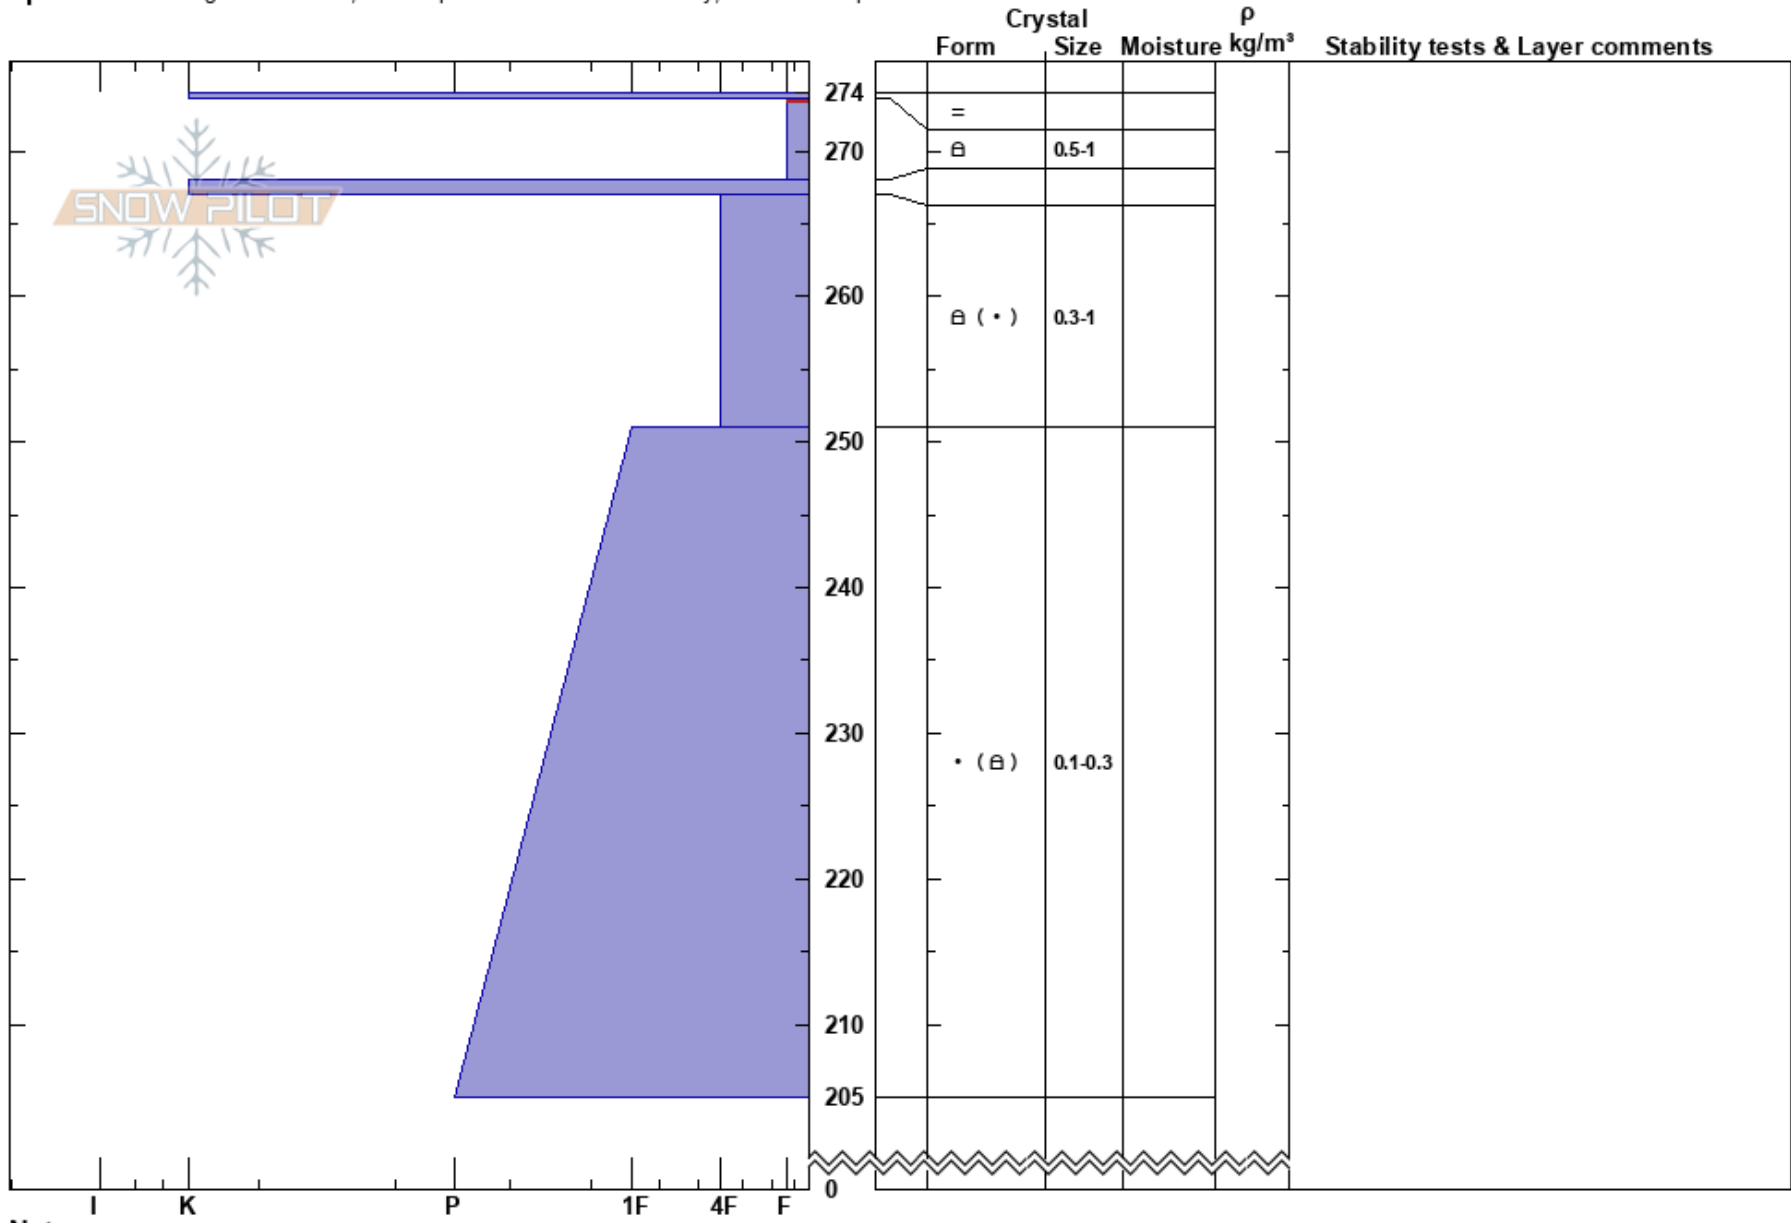

Lower Ant Farm  
 Sierra Nevada  
 CA  
 Elevation: 7775 ft  
 Aspect: 11°

Christopher Dunbar  
 02/20/2022 - 11:00am  
 Co-ord: 10S 730017E 4352467N  
 Slope Angle: 29°  
 Wind Loading: no

Stability:  
 Air Temperature:  
 Sky Cover: CLR  
 Precipitation: NO  
 Wind: NE Light Breeze

HS:274  
 PF: 5  
 PS: 0  
 273.5-268cm: Problematic layer

Layer Notes:

Specifics: Pit dug in a Ski Area; Pit is representative of backcountry; We skied slope

Notes: