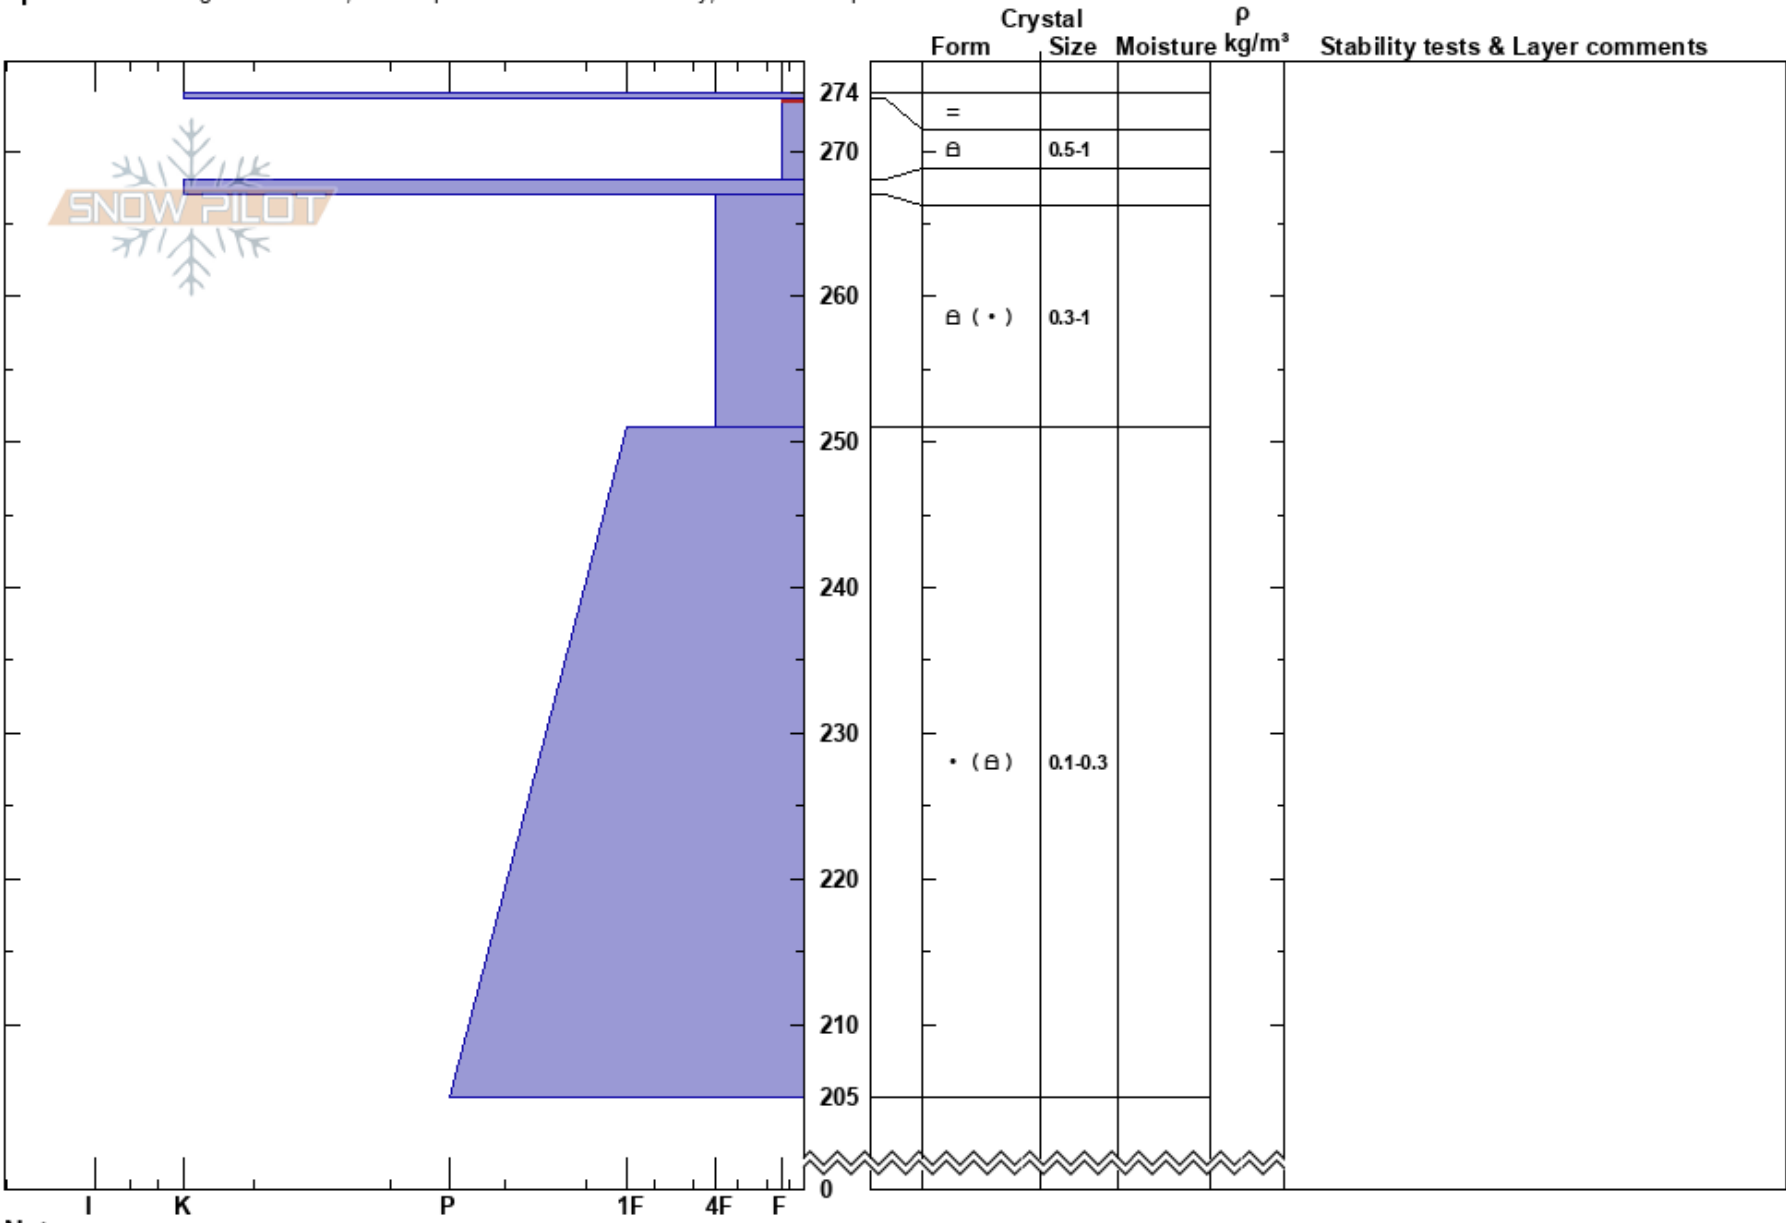

Lower Ant Farm  
 Sierra Nevada  
 CA  
 Elevation: 7775 ft  
 Aspect: 11°  
 Specifics: Pit dug in a Ski Area; Pit is representative of backcountry; We skied slope

Christopher Dunbar  
 02/20/2022 - 11:00am  
 Co-ord: 10S 730017E 4352467N  
 Slope Angle: 29°  
 Wind Loading: no

Stability:  
 Air Temperature:  
 Sky Cover: CLR  
 Precipitation: NO  
 Wind: NE Light Breeze

HS:274  
 PF: 5  
 PS: 0  
 273.5-268cm: Problematic layer

Layer Notes:

Notes: