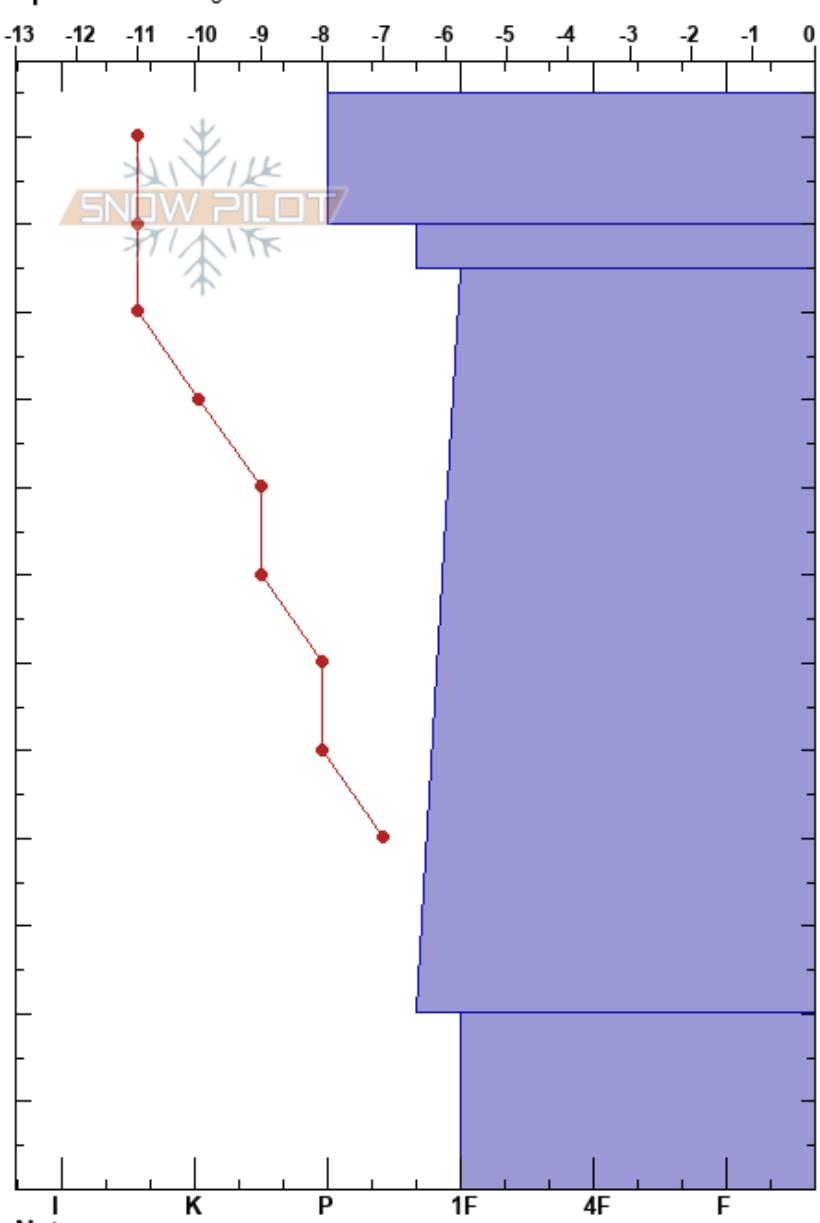

Montezuma L
 San Juan Range
 CO
 Elevation: 11640 ft
 Aspect: N
 Specifics: Pit dug in a Ski Area

Samuel Rooney
 02/21/2022 - 2:00pm
 Co-ord:
 Slope Angle: 42°
 Wind Loading: yes

Stability: **HS: 125**
 Air Temperature: -8°C **PF: 10** 20-0cm: Problematic layer
 Sky Cover: BKN **PS: 3**
 Precipitation: NO
 Wind: SW Moderate

Form	Crystal		ρ kg/m ³	Stability tests & Layer comments
	Size	Moisture		
•	1			
• (/)	0.5			← ECTN24 @105cm ← CT22, Q3 @105cm
•	0.5-1			
⊖ (^)	1-2			

Notes: